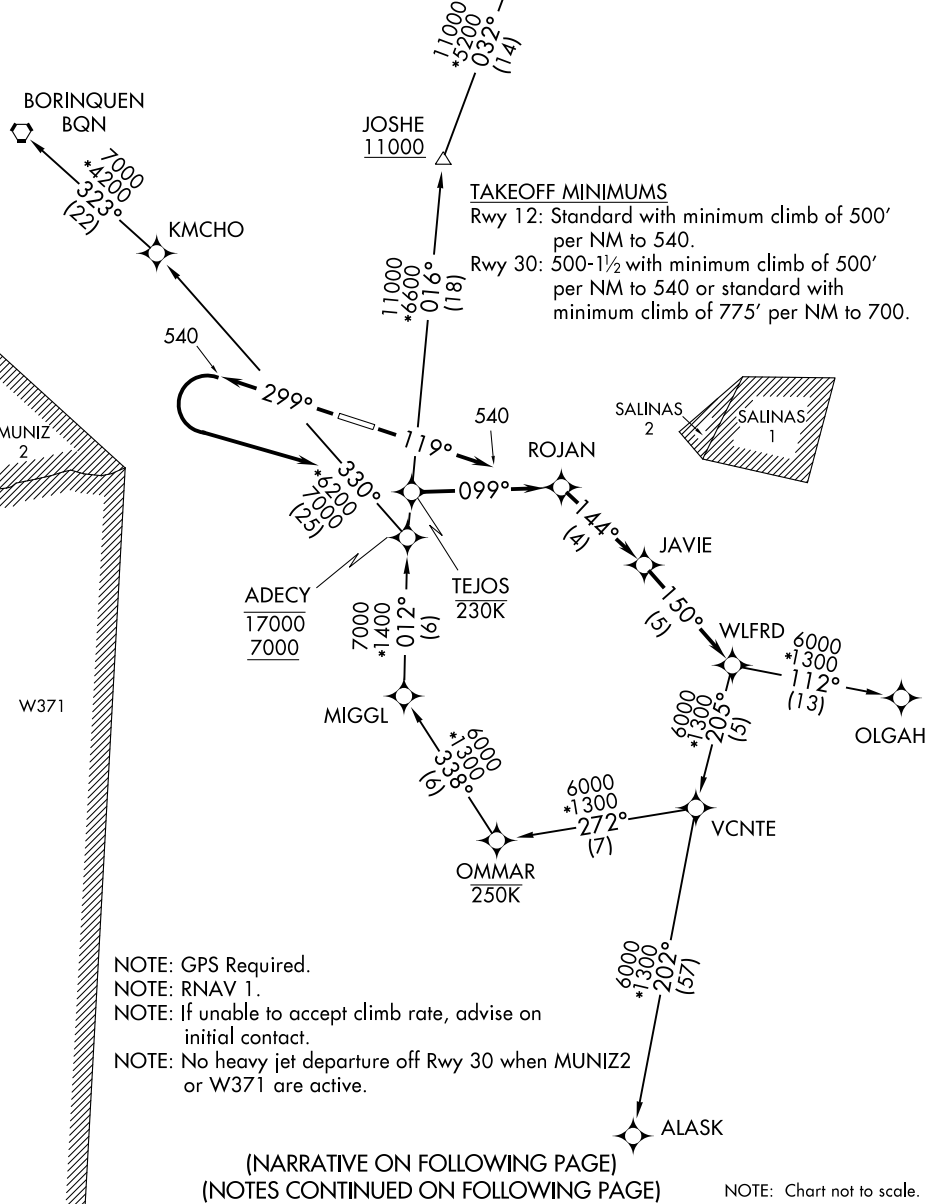

WLFRD TWO DEPARTURE (RNAV)

AL-5248 (FAA)

PONCE, PUERTO RICO

CLNC DEL
121.9
CTAF
122.7
SAN JUAN CENTER
118.75 269.0

**TOP ALTITUDE:
ASSIGNED BY ATC**

SE-3, 10 OCT 2019 to 07 NOV 2019

SE-3, 10 OCT 2019 to 07 NOV 2019

- NOTE: GPS Required.
- NOTE: RNAV 1.
- NOTE: If unable to accept climb rate, advise on initial contact.
- NOTE: No heavy jet departure off Rwy 30 when MUNIZ2 or W371 are active.

(NARRATIVE ON FOLLOWING PAGE)
(NOTES CONTINUED ON FOLLOWING PAGE)

WLFRD TWO DEPARTURE (RNAV)

PONCE, PUERTO RICO