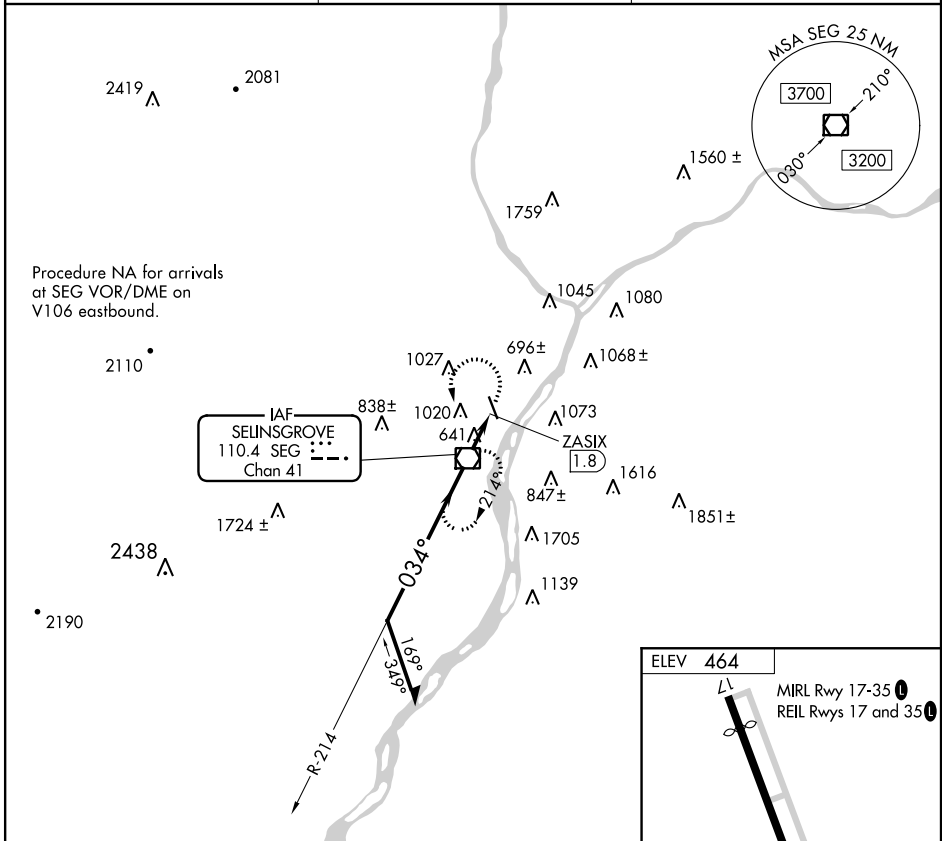

VOR/DME SEG 110.4 Chan 41	APP CRS 034°	Rwy Idg TDZE Apt Elev	N/A N/A 464
---	------------------------	-----------------------------	--

VOR-A

PENN VALLEY (SEG)

<p>⚠ Circling to Rwy 17 NA at night. When Circling to Rwy 35 at night, operational VGSI required, remain on or above VGSI glidepath until threshold.</p> <p>❄ -14°C</p>	<p>MISSED APPROACH: Climbing left turn to 3400 direct SEG VOR/DME and hold, continue climb-in-hold to 3400.</p>
---	---

ASOS 123.975	HARRISBURG APP CON 118.25 269.45	UNICOM 122.7 (CTAF) 0
------------------------	--	---------------------------------

NE-4, 10 OCT 2019 to 07 NOV 2019

NE-4, 10 OCT 2019 to 07 NOV 2019

CATEGORY	A	B	C	D
C CIRCLING	1400-1¼	936 (1000-1¼)	NA	