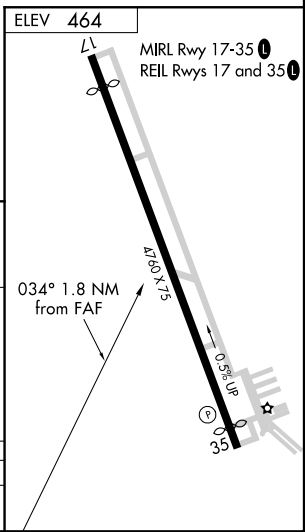

CATEGORY	A	B	C	D
C CIRCLING	1400-1¼	936 (1000-1¼)	NA