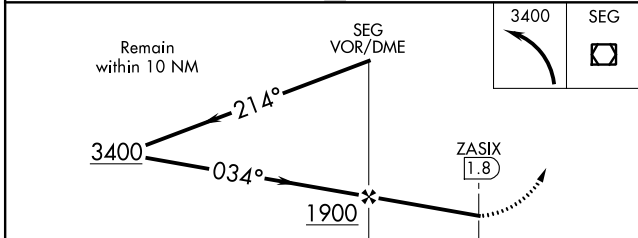

CATEGORY	A	B	C	D
C CIRCLING	1400-1¼	936 (1000-1¼)	NA