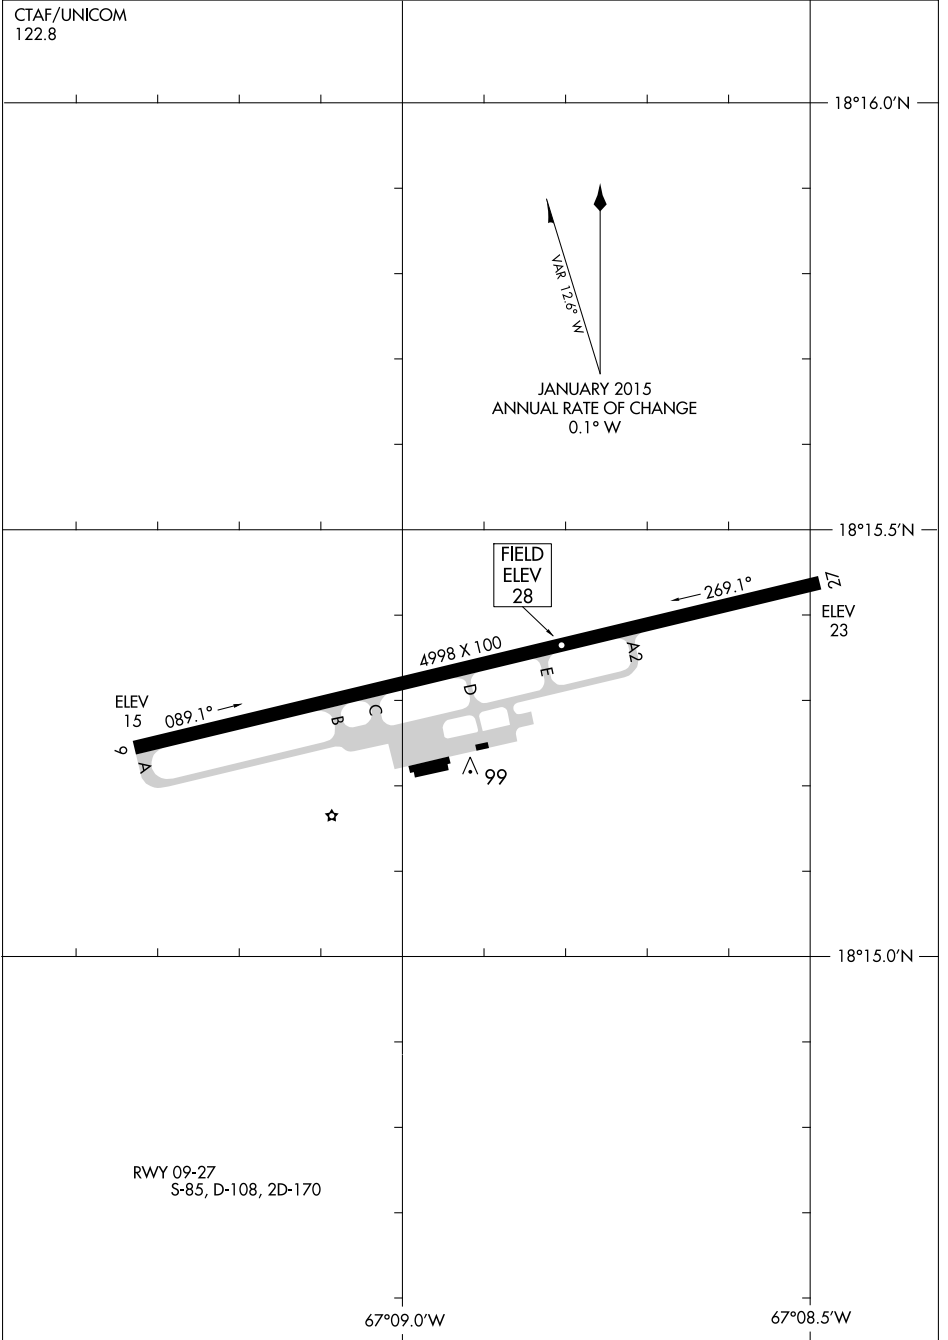

15064

AIRPORT DIAGRAM

EUGENIO MARIA DE HOSTOS (MAZ)(TJMZ)
AL-5328 (FAA)
MAYAGUEZ, PUERTO RICO

CTAF/UNICOM
122.8

SE-3, 10 OCT 2019 to 07 NOV 2019

SE-3, 10 OCT 2019 to 07 NOV 2019

RWY 09-27
S-85, D-108, 2D-170

67°09.0'W

67°08.5'W

AIRPORT DIAGRAM

15064

MAYAGUEZ, PUERTO RICO
EUGENIO MARIA DE HOSTOS (MAZ)(TJMZ)