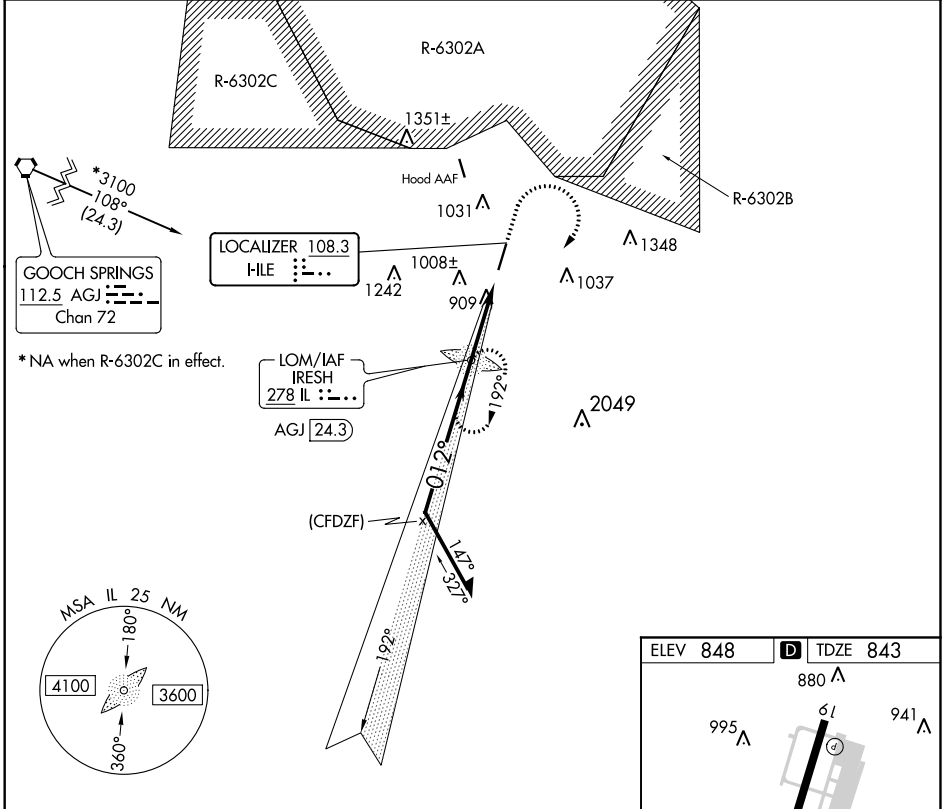

LOC I-ILE 108.3	APP CRS 012°	Rwy Idg TDZE Apt Elev	4641 843 848
---------------------------	------------------------	-----------------------------	---

LOC RWY 1
SKYLARK FIELD (I,LE)

ADF required.	MISSED APPROACH: Climb to 1500 then climbing right turn to 3100 direct IRESH LOM and hold, continue climb-in-hold to 3100.
NA Circling Rwy 19 NA at night.	

AWOS-3PT 128.575	GRAY APP CON 120.075 323.15	CLNC DEL 121.7	UNICOM 122.7 (CTAF) 0
----------------------------	---------------------------------------	--------------------------	---------------------------------

*NA when R-6302C in effect.

CATEGORY	A	B	C	D
S-1	1160-1	317 (400-1)		NA
CIRCLING	1300-1 452 (500-1)	1340-1 492 (500-1)	1440-1½ 592 (600-1½)	NA

FAF to MAP 3.6 NM					
Knots	60	90	120	150	180
Min:Sec	3:36	2:24	1:48	1:26	1:12

SC-3, 10 OCT 2019 to 07 NOV 2019

SC-3, 10 OCT 2019 to 07 NOV 2019