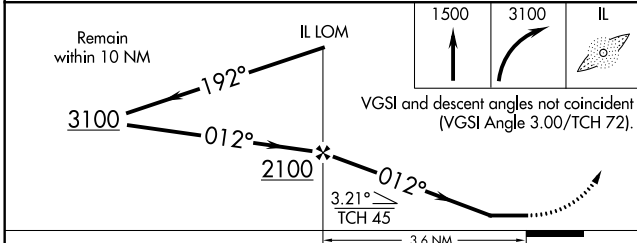

CATEGORY	A	B	C	D
S-1	1160-1	317 (400-1)		NA
CIRCLING	1300-1 452 (500-1)	1340-1 492 (500-1)	1440-1½ 592 (600-1½)	NA

FAF to MAP 3.6 NM					
Knots	60	90	120	150	180
Min:Sec	3:36	2:24	1:48	1:26	1:12

SC-3, 10 OCT 2019 to 07 NOV 2019

SC-3, 10 OCT 2019 to 07 NOV 2019