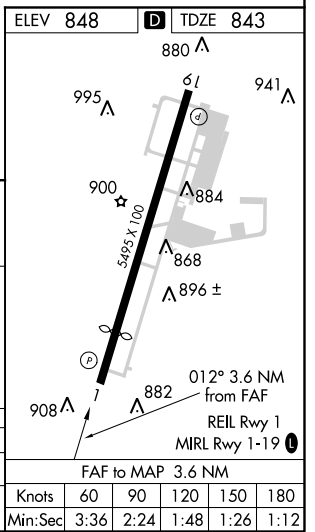

LOC I-ILE 108.3	APP CRS 012°	Rwy Idg TDZE Apt Elev	4641 843 848
---------------------------	------------------------	-----------------------------	---

LOC RWY 1
SKYLARK FIELD (I,LE)

ADF required.	MISSED APPROACH: Climb to 1500 then climbing right turn to 3100 direct IRESH LOM and hold, continue climb-in-hold to 3100.
NA Circling Rwy 19 NA at night.	

*NA when R-6302C in effect.

CATEGORY	A	B	C	D
S-1	1160-1	317 (400-1)		NA
CIRCLING	1300-1 452 (500-1)	1340-1 492 (500-1)	1440-1½ 592 (600-1½)	NA

FAF to MAP 3.6 NM					
Knots	60	90	120	150	180
Min:Sec	3:36	2:24	1:48	1:26	1:12