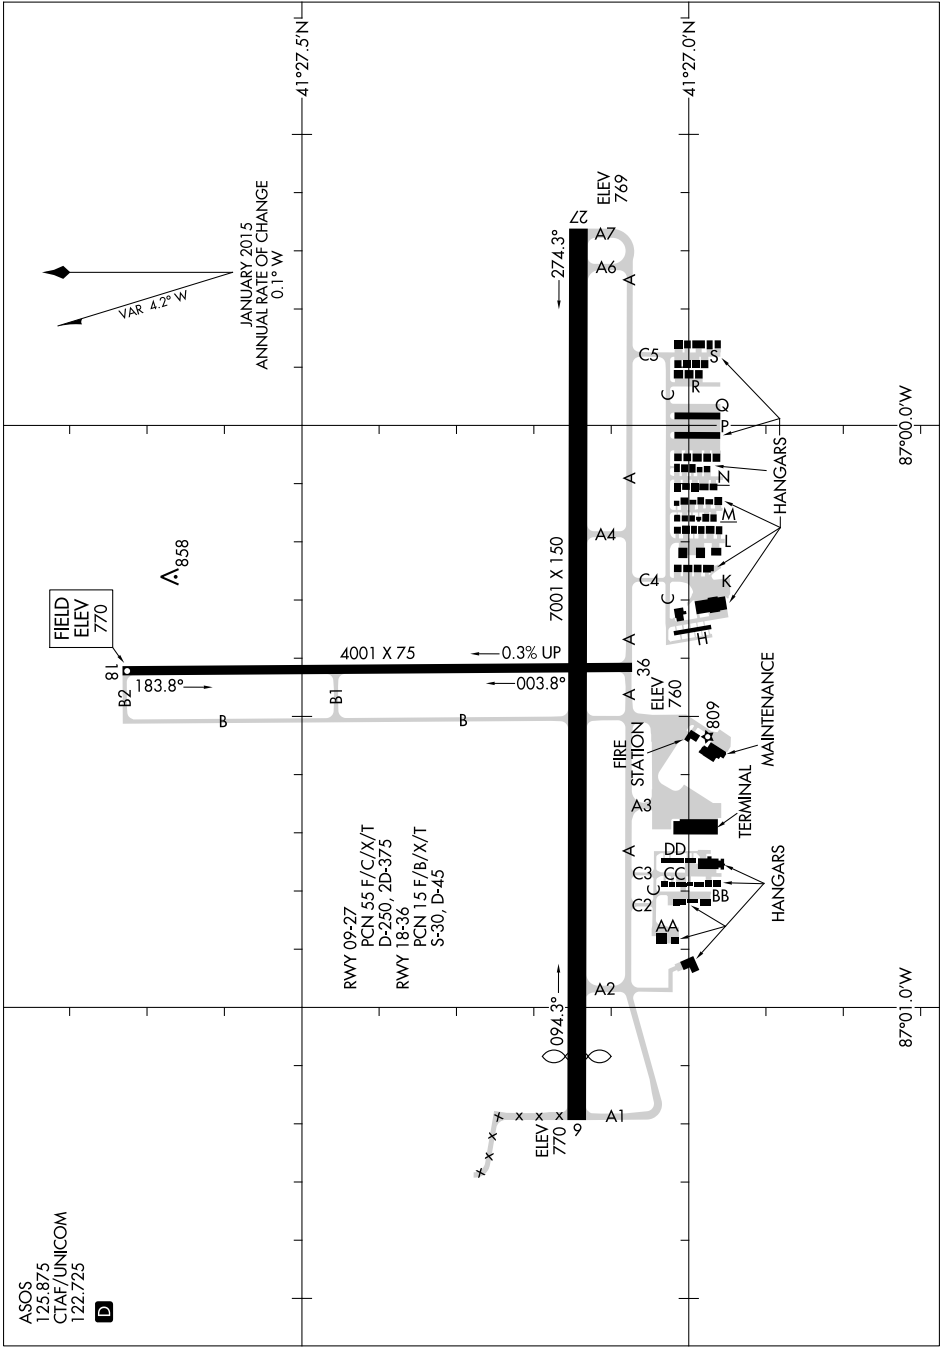

# AIRPORT DIAGRAM

AL-5460 (FAA)

PORTER COUNTY RGNL (VPZ)  
VALPARAISO, INDIANA

EC-2, 10 OCT 2019 to 07 NOV 2019

EC-2, 10 OCT 2019 to 07 NOV 2019

# AIRPORT DIAGRAM

VALPARAISO, INDIANA  
PORTER COUNTY RGNL (VPZ)