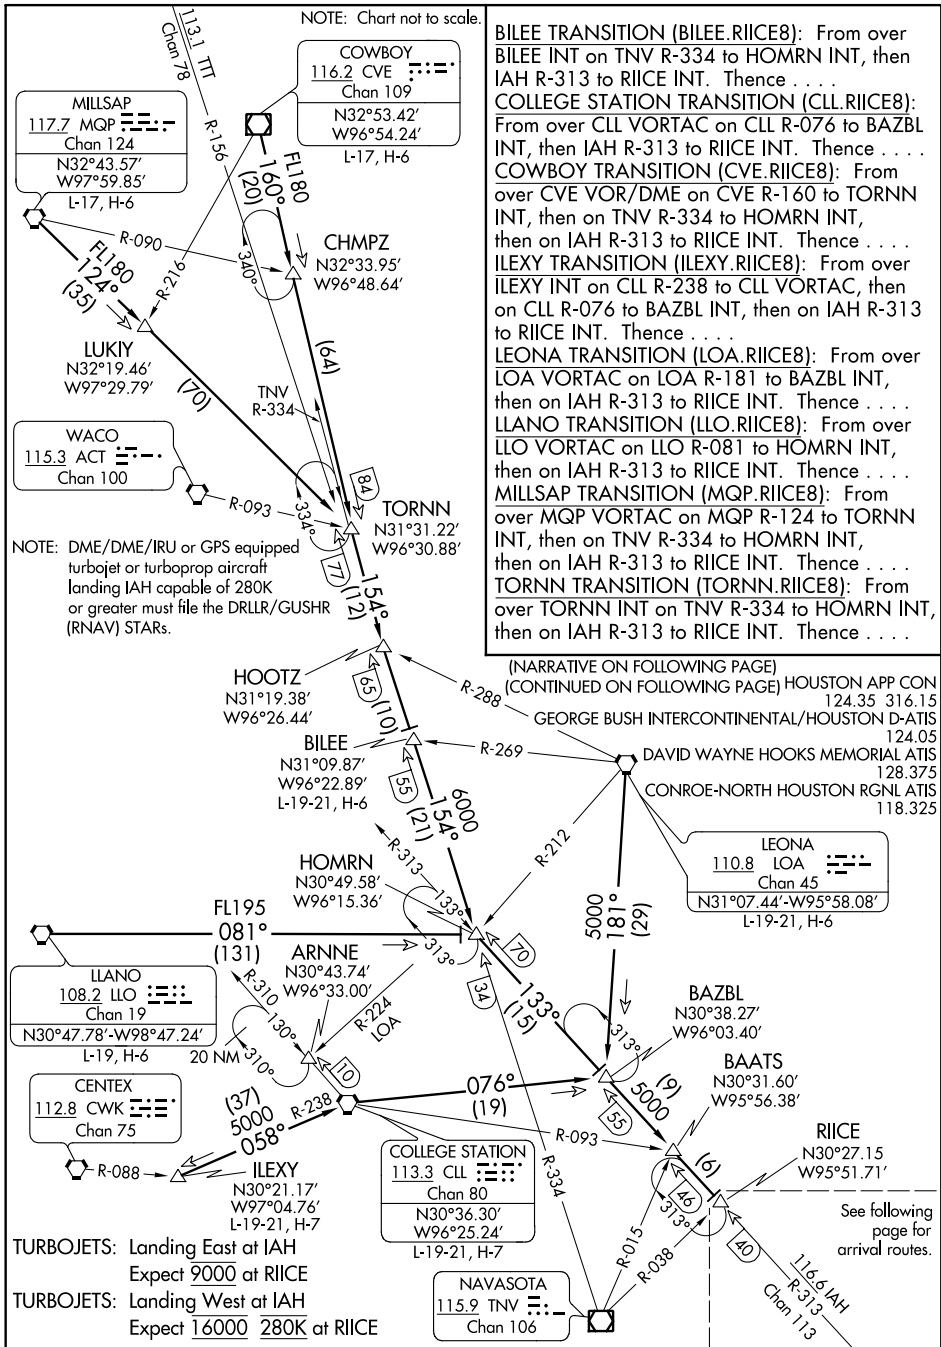

RIICE EIGHT ARRIVAL

Transition Routes

HOUSTON, TEXAS

SC-5, 10 OCT 2019 to 07 NOV 2019

SC-5, 10 OCT 2019 to 07 NOV 2019

RIICE EIGHT ARRIVAL

Transition Routes

HOUSTON, TEXAS