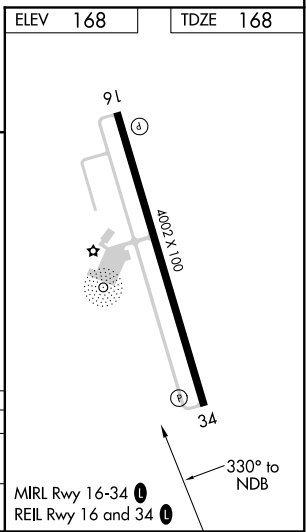

BASTROP, LOUISIANA

AL-5566 (FAA)

19115

NDB BQP 329	APP CRS 330°	Rwy ldg TDZE Apt Elev	4002 168 168

NDB RWY 34

MOREHOUSE MEMORIAL (BQP)

⚠ When local altimeter setting not received, use Monroe altimeter setting and increase all MDA 60 feet and Cat C visibility ¼ mile.

MISSED APPROACH: Climb to 1000 then climbing right turn to 2000 direct BQP NDB and hold.

AWOS-3PT 118.375	MONROE APP CON * 126.9 307.9	GCO 135.075	UNICOM 122.8 (CTAF)

CATEGORY	A	B	C	D
S-34	820-1	652 (700-1)	820-1¾ 652 (700-1¾)	NA
CIRCLING	820-1	652 (700-1)	820-1¾ 652 (700-1¾)	NA

BASTROP, LOUISIANA
Amdt 6B 10MAR11

32°45'N-91°53'W

MOREHOUSE MEMORIAL (BQP)

NDB RWY 34

SC-4, 10 OCT 2019 to 07 NOV 2019

SC-4, 10 OCT 2019 to 07 NOV 2019