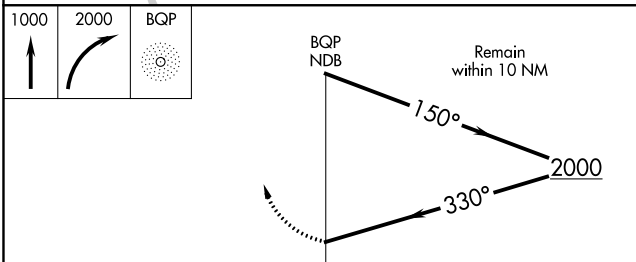

BASTROP, LOUISIANA

AL-5566 (FAA)

19115

NDB BQP 329	APP CRS 330°	Rwy ldg TDZE Apt Elev	4002 168 168

NDB RWY 34

MOREHOUSE MEMORIAL (BQP)

⚠ When local altimeter setting not received, use Monroe altimeter setting and increase all MDA 60 feet and Cat C visibility ¼ mile.

MISSED APPROACH: Climb to 1000 then climbing right turn to 2000 direct BQP NDB and hold.

AWOS-3PT 118.375	MONROE APP CON * 126.9 307.9	GCO 135.075	UNICOM 122.8 (CTAF)

CATEGORY	A	B	C	D
S-34	820-1	652 (700-1)	820-1¾ 652 (700-1¾)	NA
CIRCLING	820-1	652 (700-1)	820-1¾ 652 (700-1¾)	NA

BASTROP, LOUISIANA
Amdt 6B 10MAR11

32°45'N-91°53'W

MOREHOUSE MEMORIAL (BQP)

NDB RWY 34

SC-4, 10 OCT 2019 to 07 NOV 2019

SC-4, 10 OCT 2019 to 07 NOV 2019