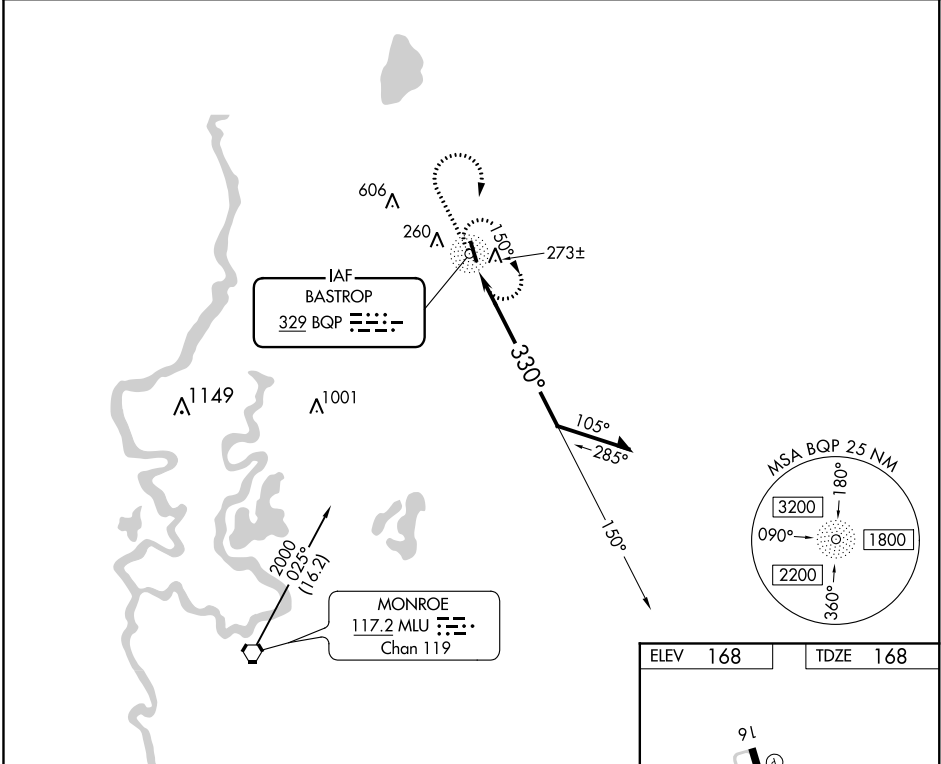

BASTROP, LOUISIANA

AL-5566 (FAA)

19115

NDB BQP 329	APP CRS 330°	Rwy ldg TDZE Apt Elev	4002 168 168

NDB RWY 34

MOREHOUSE MEMORIAL (BQP)

⚠ When local altimeter setting not received, use Monroe altimeter setting and increase all MDA 60 feet and Cat C visibility ¼ mile.

MISSED APPROACH: Climb to 1000 then climbing right turn to 2000 direct BQP NDB and hold.

AWOS-3PT 118.375	MONROE APP CON * 126.9 307.9	GCO 135.075	UNICOM 122.8 (CTAF)

CATEGORY	A	B	C	D
S-34	820-1	652 (700-1)	820-1¾ 652 (700-1¾)	NA
CIRCLING	820-1	652 (700-1)	820-1¾ 652 (700-1¾)	NA

BASTROP, LOUISIANA
Amdt 6B 10MAR11

32°45'N-91°53'W

MOREHOUSE MEMORIAL (BQP)

NDB RWY 34

SC-4, 10 OCT 2019 to 07 NOV 2019

SC-4, 10 OCT 2019 to 07 NOV 2019