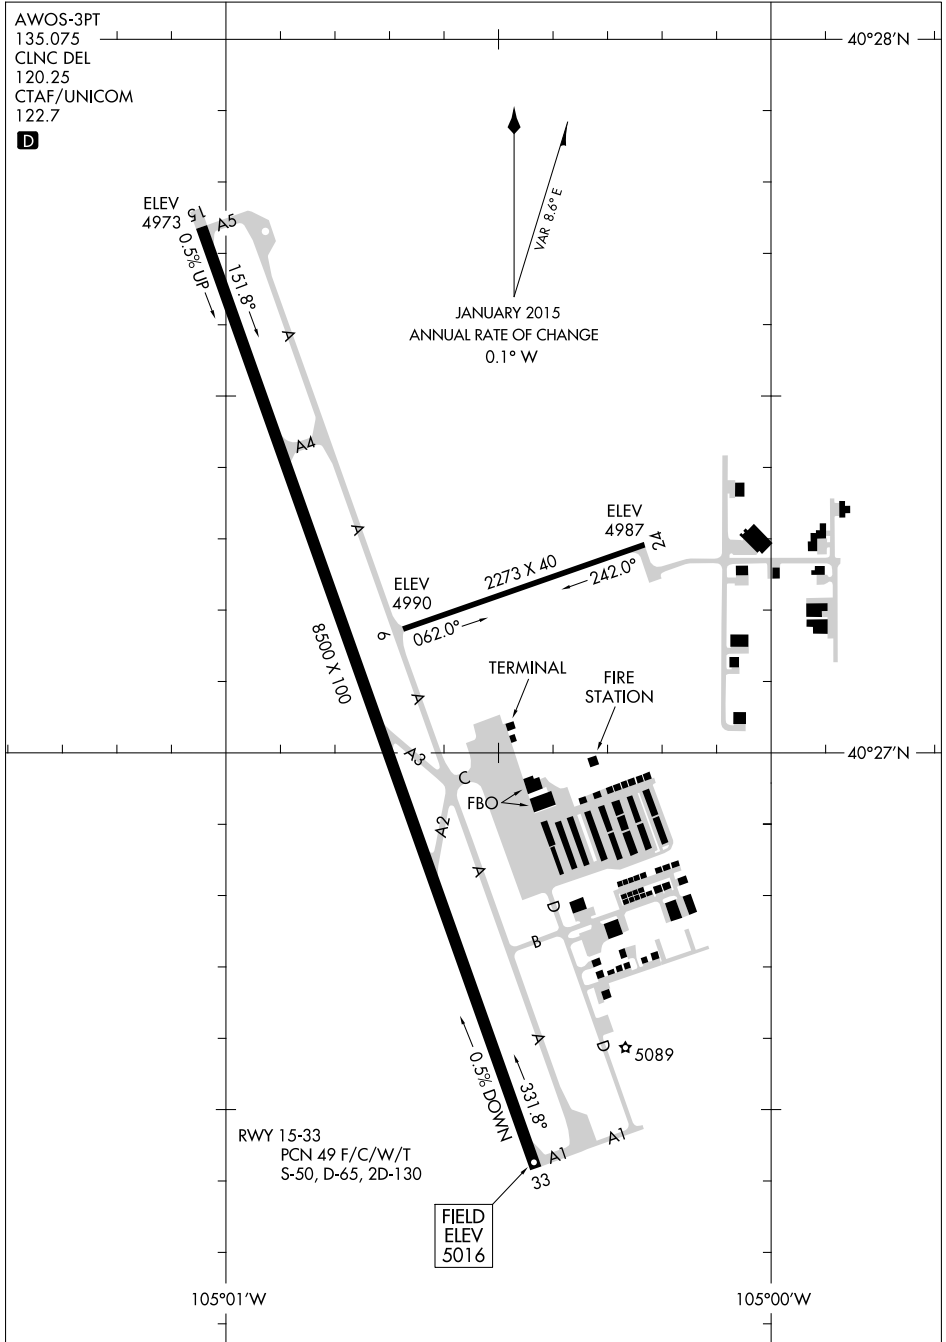

AIRPORT DIAGRAM

NORTHERN COLORADO RGNL (FNL)
FORT COLLINS/LOVELAND, COLORADO

AL-5677 (FAA)

AWOS-3PT
135.075
CLNC DEL
120.25
CTAF/UNICOM
122.7

SW-1, 10 OCT 2019 to 07 NOV 2019

SW-1, 10 OCT 2019 to 07 NOV 2019

AIRPORT DIAGRAM

FORT COLLINS/LOVELAND, COLORADO
NORTHERN COLORADO RGNL (FNL)