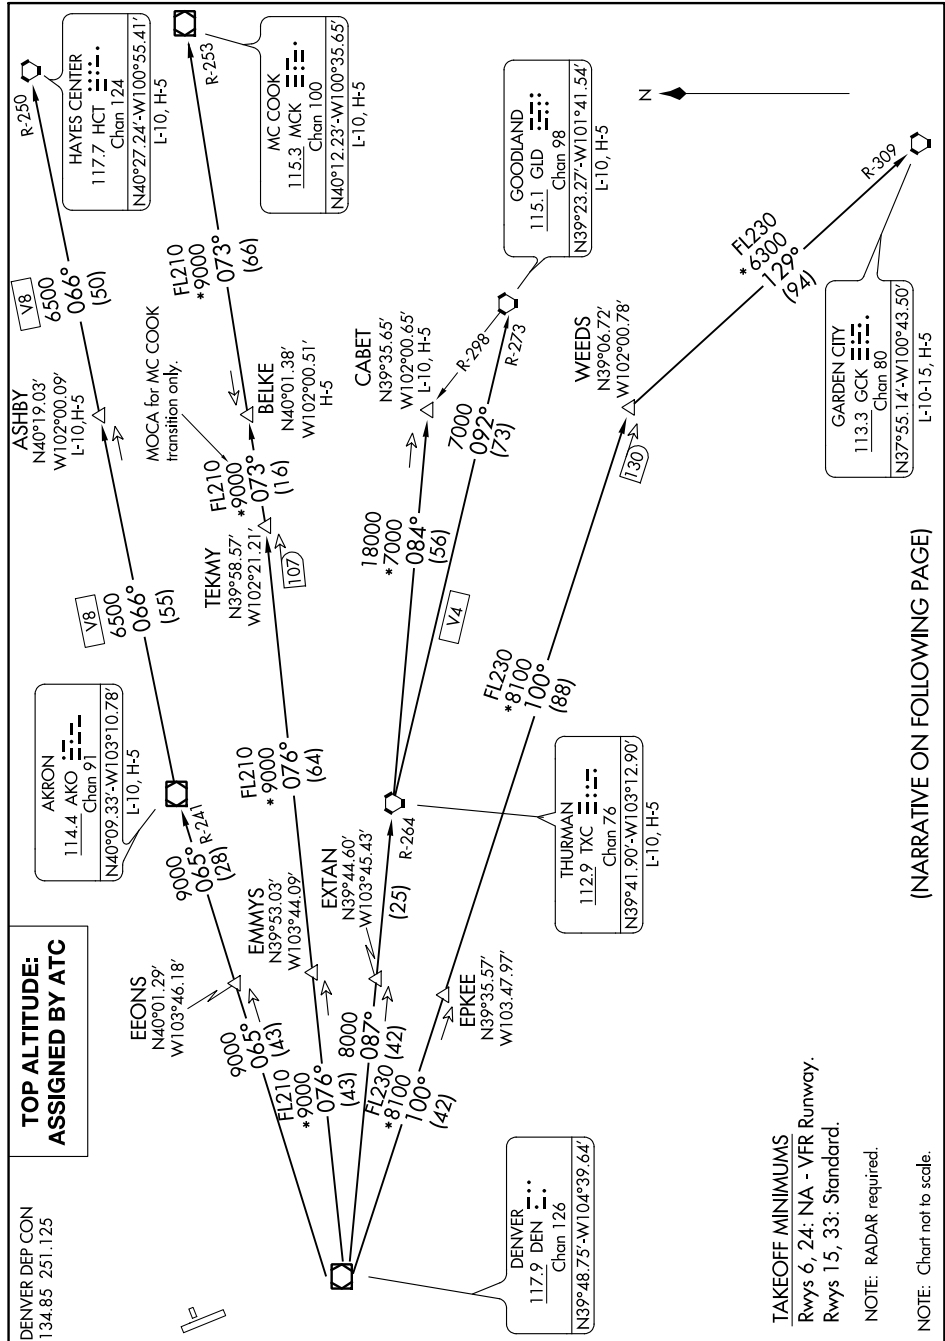

PLAINS NINE DEPARTURE

AL-5677 (FAA)

NORTHERN COLORADO RGNL (FNL)
FORT COLLINS/LOVELAND, COLORADO

6102 \NON Z 01 1919 to 07 NOV 2019 '1'-MS

**TOP ALTITUDE:
ASSIGNED BY ATC**

DENVER DEP CON
134.85 251.125

TAKEOFF MINIMUMS

Rwys 6, 24: NA - VFR Runway.
Rwys 15, 33: Standard.

NOTE: RADAR required.

NOTE: Chart not to scale.

(NARRATIVE ON FOLLOWING PAGE)

SW-1, 10 OCT 2019 to 07 NOV 2019

PLAINS NINE DEPARTURE