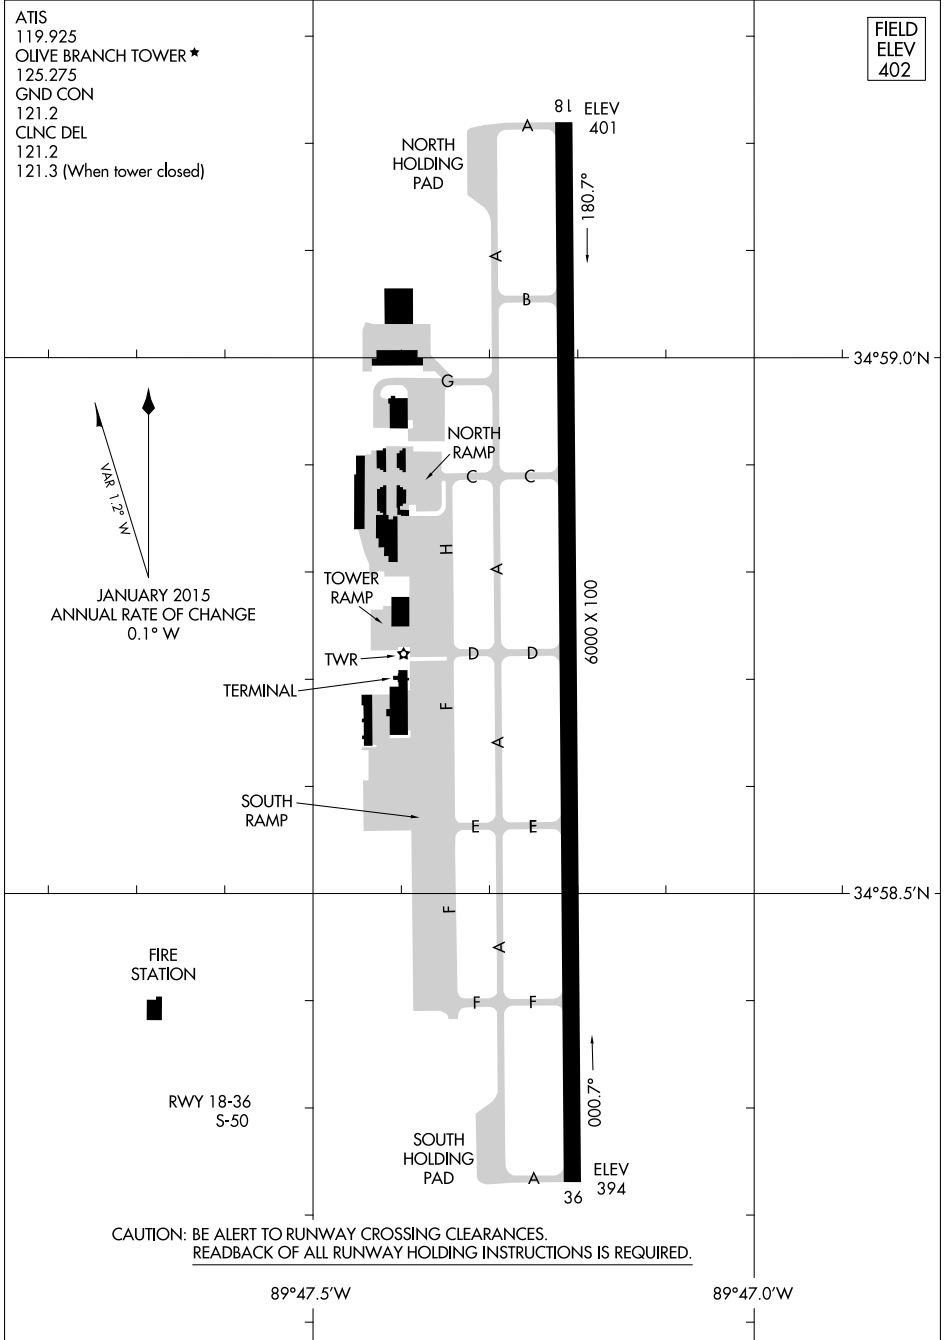

18312

# AIRPORT DIAGRAM

AL-5883 (FAA)

OLIVE BRANCH (OLV)  
OLIVE BRANCH, MISSISSIPPI

ATIS  
 119.925  
 OLIVE BRANCH TOWER ★  
 125.275  
 GND CON  
 121.2  
 CLNC DEL  
 121.2  
 121.3 (When tower closed)

FIELD ELEV 402
----------------------

SC-4, 10 OCT 2019 to 07 NOV 2019

SC-4, 10 OCT 2019 to 07 NOV 2019