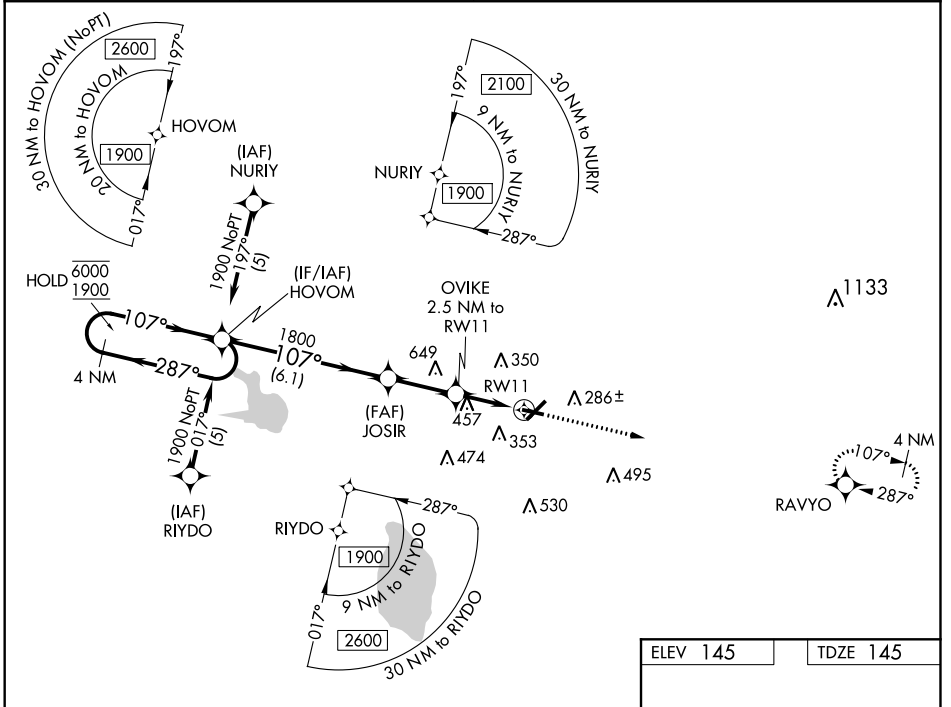

WAAS CH 86502 W11A	APP CRS 107°	Rwy Idg TDZE 145 Apt Elev 145	4001
--	------------------------	---	-------------

RNAV (GPS) RWY 11

WINTER HAVEN RGNL (GIF)

RNP APCH.

For uncompensated Baro-VNAV systems, LNAV/VNAV NA below -15°C or above 54°C. Straight-In minimums NA at night. When local altimeter setting not received, use Barlow altimeter setting and increase all DA/MDAs 20 feet. Baro-VNAV NA when using Barlow altimeter setting.

MISSED APPROACH:
Climb to 2600 direct RAVYO and hold.

ASOS 133.675	TAMPA APP CON 120.65 290.3	CLNC DEL (GCO) 121.725	UNICOM 123.05 (CTAF) 0
------------------------	--------------------------------------	----------------------------------	----------------------------------

CATEGORY	A	B	C	D
LPV DA	395-1 250 (300-1)			
LNAV/ VNAV DA	647-1¾ 502 (600-1¾)			
LNAV MDA	760-1 615 (700-1)	760-1¾ 615 (700-1¾)	760-2 615 (700-2)	
CIRCLING	760-1¾ 615 (700-1¾)		820-2¼ 675 (700-2¼)	