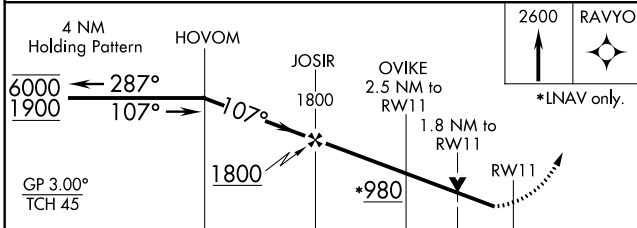

WAAS CH 86502 W11A	APP CRS 107°	Rwy Idg TDZE 145 Apt Elev 145	4001
--	------------------------	---	-------------

RNAV (GPS) RWY 11

WINTER HAVEN RGNL (GIF)

RNP APCH.

For uncompensated Baro-VNAV systems, LNAV/VNAV NA below -15°C or above 54°C. Straight-In minimums NA at night. When local altimeter setting not received, use Barlow altimeter setting and increase all DA/MDAs 20 feet. Baro-VNAV NA when using Barlow altimeter setting.

MISSED APPROACH:
Climb to 2600 direct RAVYO and hold.

ASOS 133.675	TAMPA APP CON 120.65 290.3	CLNC DEL (GCO) 121.725	UNICOM 123.05 (CTAF) 0
------------------------	--------------------------------------	----------------------------------	----------------------------------