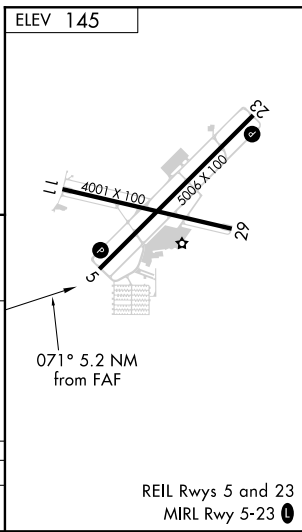

VORTAC LAL 116.0 Chan 107	APP CRS 071°	Rwy Idg TDZE Apt Elev	N/A N/A 145
---	------------------------	-----------------------------	--

VOR-A
WINTER HAVEN RGNL (GIF)

DME required.		MISSED APPROACH: Climbing left turn to 2000 direct LAL VORTAC and hold.	
<p>▼ When local altimeter setting not received, use Bartow altimeter setting and increase all MDA 20 feet.</p> <p>▲</p>		ASOS 133.675	TAMPA APP CON 120.65 290.3
		CLNC DEL (GCO) 121.725	UNICOM 123.05 (CTAF) 0

CATEGORY	A	B	C	D
CIRCLING	780-1	635 (700-1)	780-1¼ 635 (700-1¼)	820-2¼ 675 (700-2¼)

SE-3, 10 OCT 2019 to 07 NOV 2019

SE-3, 10 OCT 2019 to 07 NOV 2019