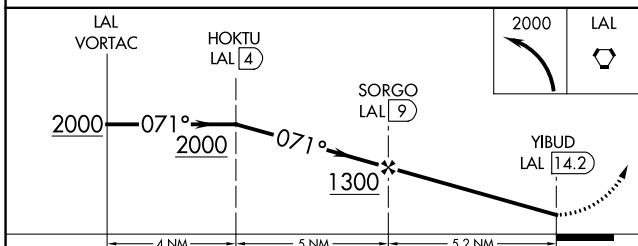

VORTAC LAL 116.0 Chan 107	APP CRS 071°	Rwy Idg TDZE Apt Elev	N/A N/A 145
---	------------------------	-----------------------------	--

VOR-A
WINTER HAVEN RGNL (GIF)

DME required.		MISSED APPROACH: Climbing left turn to 2000 direct LAL VORTAC and hold.	
<p>▼ When local altimeter setting not received, use Bartow altimeter setting and increase all MDA 20 feet.</p> <p>▲</p>		ASOS 133.675	TAMPA APP CON 120.65 290.3
		CLNC DEL (GCO) 121.725	UNICOM 123.05 (CTAF) 0

CATEGORY	A	B	C	D
CIRCLING	780-1	635 (700-1)	780-1¼ 635 (700-1¼)	820-2¼ 675 (700-2¼)

SE-3, 10 OCT 2019 to 07 NOV 2019

SE-3, 10 OCT 2019 to 07 NOV 2019