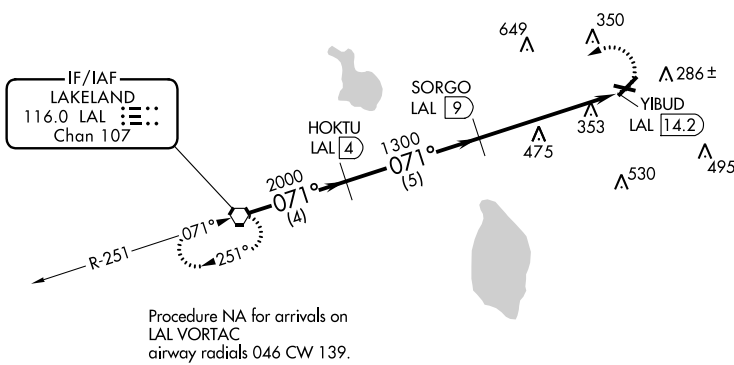

VORTAC LAL 116.0 Chan 107	APP CRS 071°	Rwy Idg TDZE Apt Elev	N/A N/A 145
---	------------------------	-----------------------------	--

VOR-A
WINTER HAVEN RGNL (GIF)

DME required.		MISSED APPROACH: Climbing left turn to 2000 direct LAL VORTAC and hold.	
<p>▼ When local altimeter setting not received, use Bartow altimeter setting and increase all MDA 20 feet.</p> <p>▲</p>		ASOS 133.675	TAMPA APP CON 120.65 290.3
		CLNC DEL (GCO) 121.725	UNICOM 123.05 (CTAF) 0

CATEGORY	A	B	C	D
CIRCLING	780-1	635 (700-1)	780-1¼ 635 (700-1¼)	820-2¼ 675 (700-2¼)

SE-3, 10 OCT 2019 to 07 NOV 2019

SE-3, 10 OCT 2019 to 07 NOV 2019