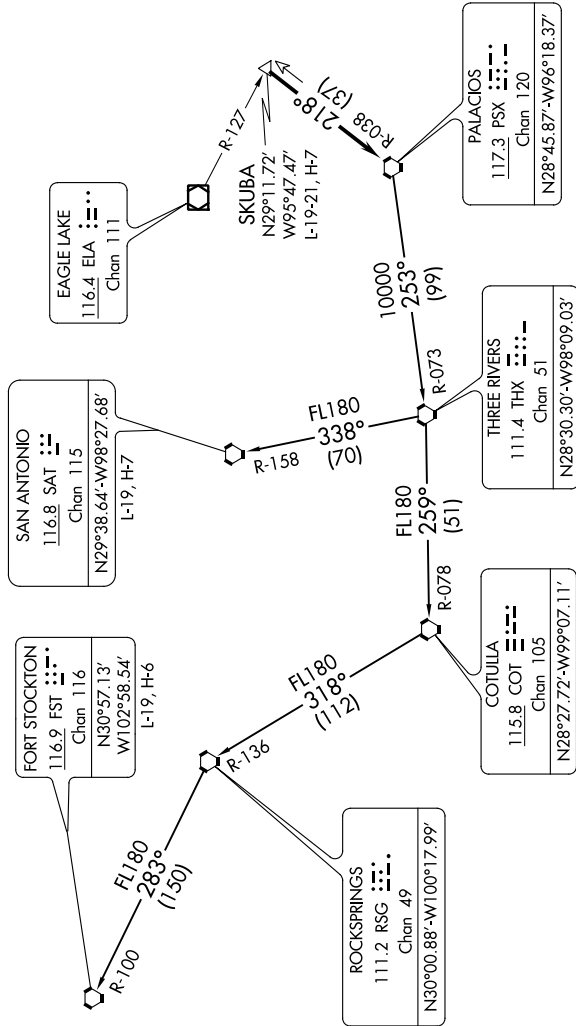

# PALACIOS ONE DEPARTURE

SC-5, 10 OCT 2019 to 07 NOV 2019

AWOS-3  
119.325  
CTAF  
123.0  
HOUSTON DEP CON  
119.7 281.4

TAKEOFF MINIMUMS  
Rwy 16, 34: Standard.

TOP ALTITUDE:  
ASSIGNED BY ATC

(NARRATIVE ON FOLLOWING PAGE)

SC-5, 10 OCT 2019 to 07 NOV 2019

NOTE: RADAR required.  
NOTE: Chart not to scale.