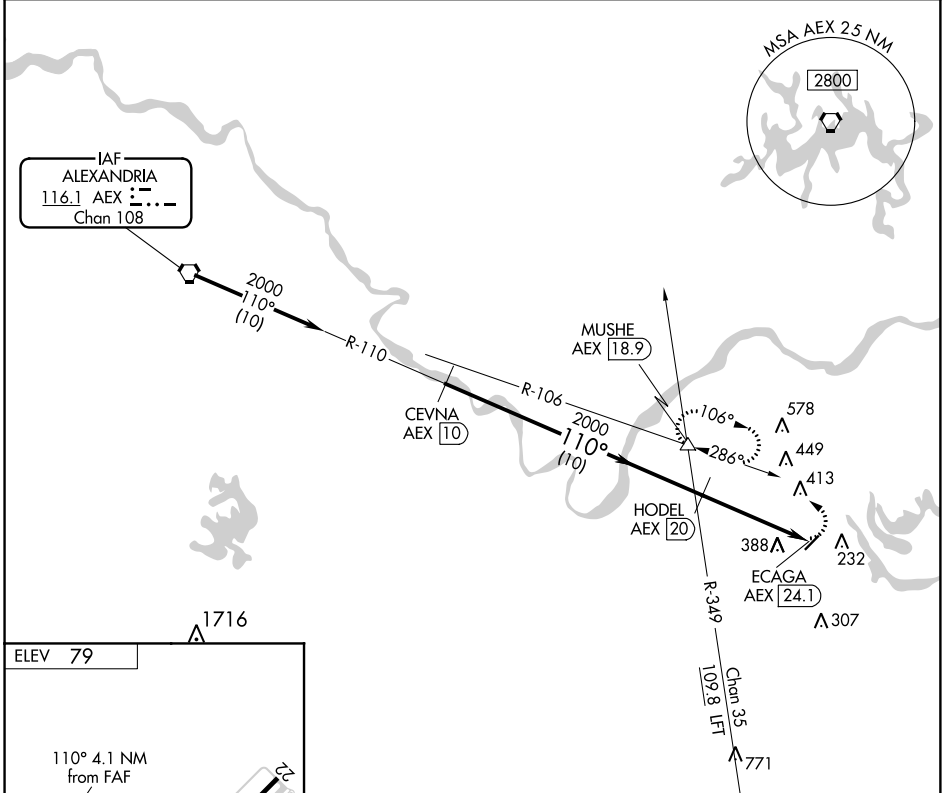

VORTAC AEX <b>116.1</b> Chan <b>108</b>	APP CRS <b>110°</b>	Rwy Idg TDZE Apt Elev <b>N/A</b> <b>N/A</b> <b>79</b>
-----------------------------------------------	------------------------	----------------------------------------------------------------------

# VOR/DME-A

MARKSVILLE MUNI (MKV)

**NA** Use Esler Rgnl altimeter setting. When not received, use Alexandria Intl altimeter setting. When neither is received, procedure NA.

**MISSED APPROACH:** Climbing left turn to 4000 via AEX R-106 to MUSHE INT/AEX 18.9 DME and hold.

POLK APP CON <b>125.4 302.2</b>	CTAF <b>122.9</b>
------------------------------------	----------------------

Procedure Turn NA	4000	MUSHE AEX [18.9]		
CEVNA AEX [10]	HODEL AEX [20]	ECAGA AEX [24.1]		
2000	2000			
10 NM		4.1 NM		
CATEGORY	A	B	C	D
CIRCLING	760-1 681 (700-1)	760-1¼ 681 (700-1¼)	NA	

SC-4, 10 OCT 2019 to 07 NOV 2019

SC-4, 10 OCT 2019 to 07 NOV 2019