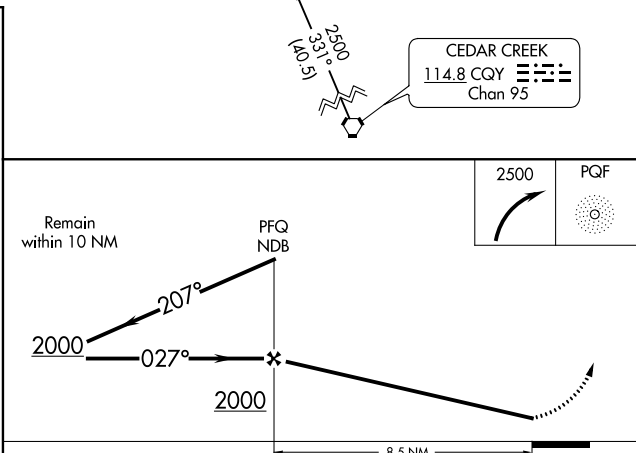

NDB PQF 248	APP CRS 027°	Rwy Idg TDZE Apt Elev	N/A N/A 574
-----------------------	------------------------	-----------------------------	--

NDB-A

RALPH M HALL/ROCKWALL MUNI (F46)

⚠ When local altimeter setting not received, use Dallas Love Field altimeter setting and increase all MDA 80 feet. Procedure NA at night.
⚠ Helicopter visibility reduction below 1 SM NA.

MISSED APPROACH: Climbing right turn to 2500 direct PQF NDB and hold.

AWOS-3 121.25	REGIONAL APP CON 124.3 282.275	UNICOM 122.8 (CTAF) 📻
-------------------------	--	--

FAF to MAP 8.5 NM					
Knots	60	90	120	150	180
Min:Sec	8:30	5:40	4:15	3:24	2:50
CATEGORY	A	B	C	D	
CIRCLING	1400-1¼ 826 (900-1¼)		NA		

NDB-A

SC-2, 10 OCT 2019 to 07 NOV 2019

SC-2, 10 OCT 2019 to 07 NOV 2019