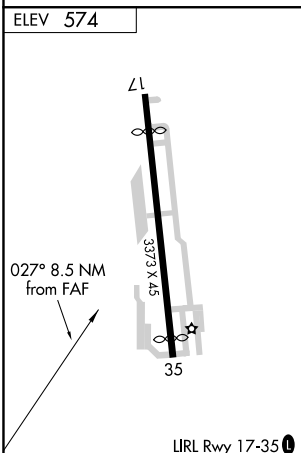

NDB PQF 248	APP CRS 027°	Rwy Idg TDZE Apt Elev	N/A N/A 574
-----------------------	------------------------	-----------------------------	--

NDB-A

RALPH M HALL/ROCKWALL MUNI (F46)

⚠ When local altimeter setting not received, use Dallas Love Field altimeter setting and increase all MDA 80 feet. Procedure NA at night.
⚠ Helicopter visibility reduction below 1 SM NA.

MISSED APPROACH: Climbing right turn to 2500 direct PQF NDB and hold.

AWOS-3 121.25	REGIONAL APP CON 124.3 282.275	UNICOM 122.8 (CTAF) 📻
-------------------------	--	--

FAF to MAP 8.5 NM					
Knots	60	90	120	150	180
Min:Sec	8:30	5:40	4:15	3:24	2:50
CATEGORY	A	B	C	D	
CIRCLING	1400-1¼ 826 (900-1¼)		NA		