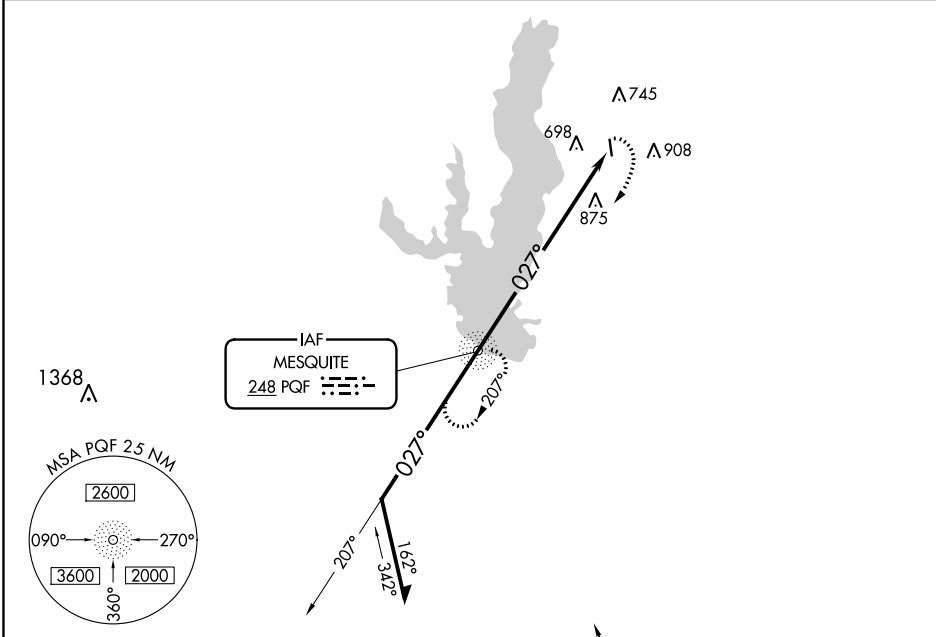

NDB PQF 248	APP CRS 027°	Rwy Idg TDZE Apt Elev	N/A N/A 574
-----------------------	------------------------	-----------------------------	--

NDB-A

RALPH M HALL/ROCKWALL MUNI (F46)

⚠ When local altimeter setting not received, use Dallas Love Field altimeter setting and increase all MDA 80 feet. Procedure NA at night.
⚠ Helicopter visibility reduction below 1 SM NA.

MISSED APPROACH: Climbing right turn to 2500 direct PQF NDB and hold.

AWOS-3 121.25	REGIONAL APP CON 124.3 282.275	UNICOM 122.8 (CTAF) 📻
-------------------------	--	--

FAF to MAP 8.5 NM					
Knots	60	90	120	150	180
Min:Sec	8:30	5:40	4:15	3:24	2:50
CATEGORY	A	B	C	D	
CIRCLING	1400-1¼ 826 (900-1¼)		NA		

NDB-A

SC-2, 10 OCT 2019 to 07 NOV 2019

SC-2, 10 OCT 2019 to 07 NOV 2019