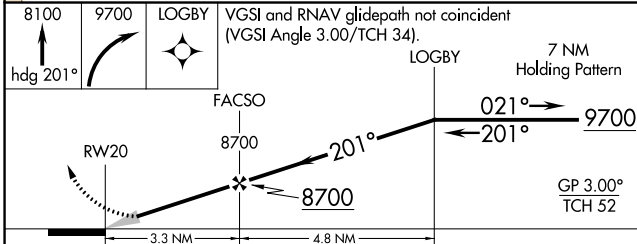

CATEGORY	A	B	C	D
LPV DA		7894-1	284 (300-1)	
LNAV/VNAV DA		7894-1	284 (300-1)	
LNAV MDA		7980-1	370 (400-1)	
C CIRCLING	8060-1 449 (500-1)	8080-1 469 (500-1)	8180-1½ 569 (600-1½)	8360-2½ 749 (800-2½)

SW-1, 10 OCT 2019 to 07 NOV 2019

SW-1, 10 OCT 2019 to 07 NOV 2019