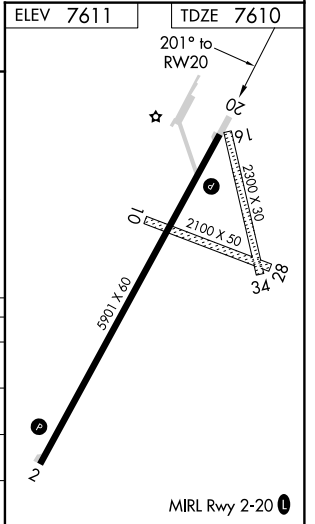

CATEGORY	A	B	C	D
LPV DA		7894-1	284 (300-1)	
LNAV/VNAV DA		7894-1	284 (300-1)	
LNAV MDA		7980-1	370 (400-1)	
C CIRCLING	8060-1 449 (500-1)	8080-1 469 (500-1)	8180-1½ 569 (600-1½)	8360-2½ 749 (800-2½)

SW-1, 10 OCT 2019 to 07 NOV 2019

SW-1, 10 OCT 2019 to 07 NOV 2019