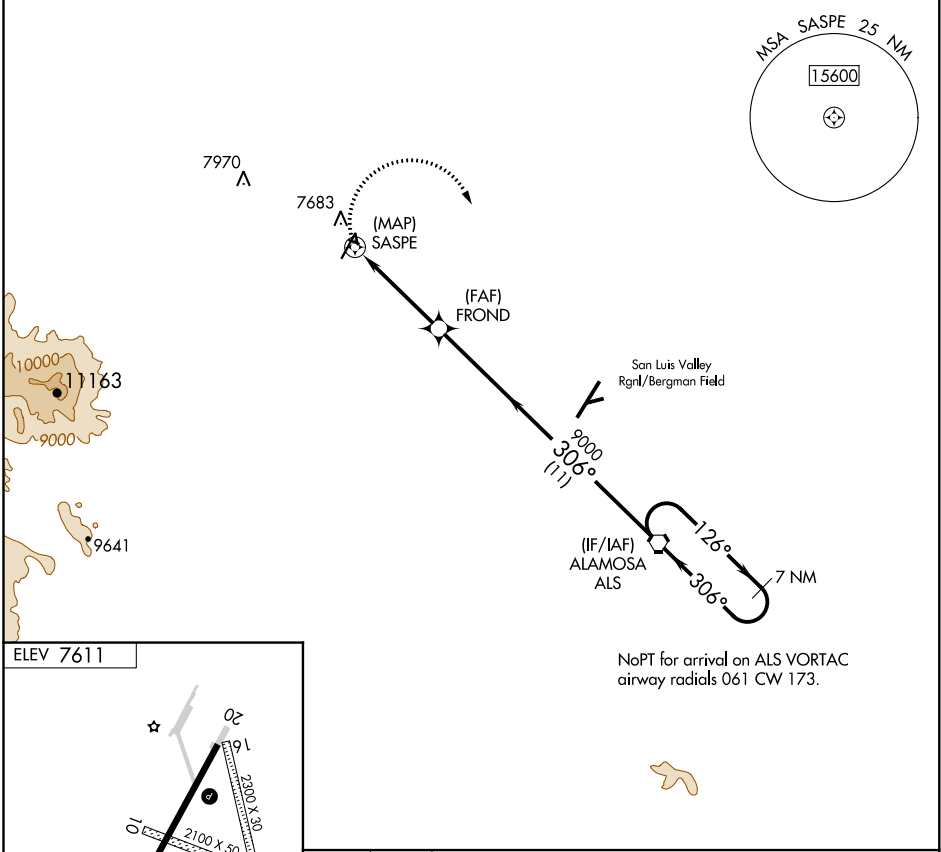

APP CRS 306°	Rwy Idg TDZE Apt Elev	N/A N/A 7611
------------------------	-----------------------------	---

RNAV (GPS)-B

MONTE VISTA MUNI (MVI)

NA DME/DME RNP-0.3 NA.
Use Alamosa altimeter setting.
Circling NA to Rwys 10, 28, 16, and 34.

MISSED APPROACH: Climbing right turn to 11600
direct ALS VORTAC and hold.

ALS AWOS-3 135.175	DENVER CENTER 128.375 379.95	UNICOM 122.8 (CTAF)
------------------------------	--	-------------------------------

CATEGORY	A	B	C	D
CIRCLING	8080-1	469 (500-1)	8180-1½ 569 (600-1½)	8360-2½ 749 (800-2½)

SW-1, 10 OCT 2019 to 07 NOV 2019

SW-1, 10 OCT 2019 to 07 NOV 2019