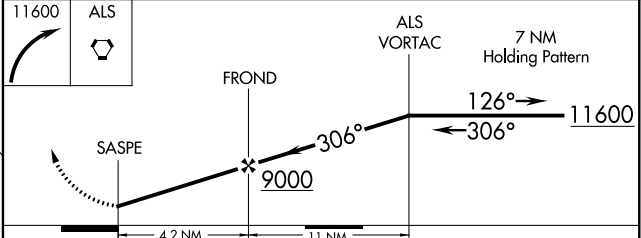

APP CRS 306°	Rwy Idg TDZE Apt Elev	N/A N/A 7611
------------------------	-----------------------------	---

RNAV (GPS)-B

MONTE VISTA MUNI (MVI)

NA DME/DME RNP-0.3 NA.
Use Alamosa altimeter setting.
Circling NA to Rwys 10, 28, 16, and 34.

MISSED APPROACH: Climbing right turn to 11600
direct ALS VORTAC and hold.

ALS AWOS-3 135.175	DENVER CENTER 128.375 379.95	UNICOM 122.8 (CTAF)
------------------------------	--	-------------------------------

CATEGORY	A	B	C	D
CIRCLING	8080-1	469 (500-1)	8180-1½ 569 (600-1½)	8360-2½ 749 (800-2½)

SW-1, 10 OCT 2019 to 07 NOV 2019

SW-1, 10 OCT 2019 to 07 NOV 2019