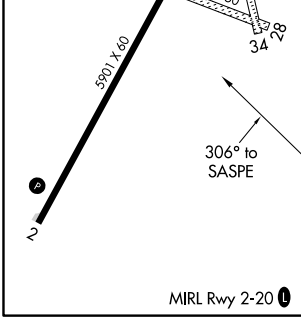

APP CRS 306°	Rwy Idg TDZE Apt Elev	N/A N/A 7611
------------------------	-----------------------------	---

RNAV (GPS)-B

MONTE VISTA MUNI (MVI)

NA DME/DME RNP-0.3 NA.
Use Alamosa altimeter setting.
Circling NA to Rwys 10, 28, 16, and 34.

MISSED APPROACH: Climbing right turn to 11600
direct ALS VORTAC and hold.

ALS AWOS-3 135.175	DENVER CENTER 128.375 379.95	UNICOM 122.8 (CTAF)
------------------------------	--	-------------------------------

CATEGORY	A	B	C	D
CIRCLING	8080-1	469 (500-1)	8180-1½ 569 (600-1½)	8360-2½ 749 (800-2½)

SW-1, 10 OCT 2019 to 07 NOV 2019

SW-1, 10 OCT 2019 to 07 NOV 2019