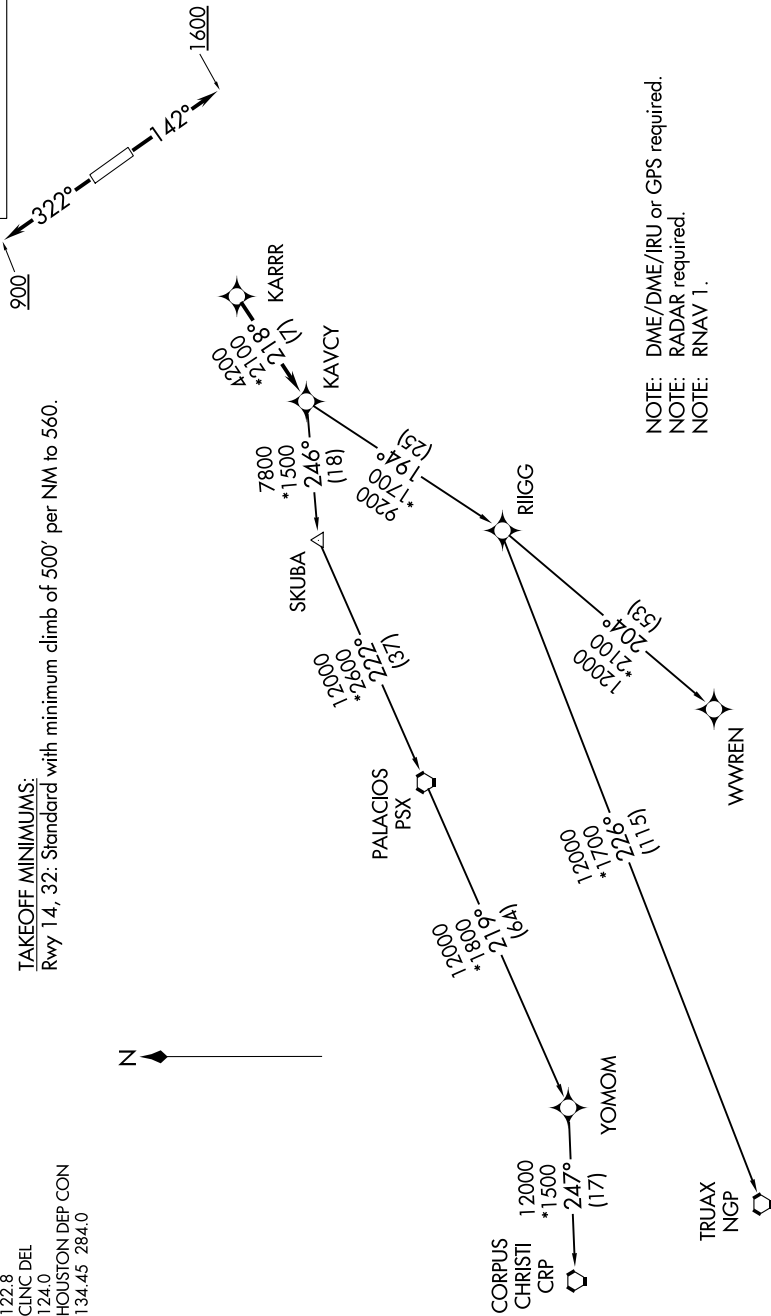

KARR FIVE DEPARTURE (RNAV)

SC-5, 10 OCT 2019 to 07 NOV 2019

**TOP ALTITUDE:
ASSIGNED BY ATC**

TAKEOFF MINIMUMS:
Rwy 14, 32: Standard with minimum climb of 500' per NM to 560.

ASOS 118.525
CTAF 122.8
CLNC DEL 124.0
HOUSTON DEP CON 134.45 284.0

(NARRATIVE ON FOLLOWING PAGE)

NOTE: Chart not to scale.

SC-5, 10 OCT 2019 to 07 NOV 2019

KARR FIVE DEPARTURE (RNAV)

(KARRR5.KARRR) 25APR19