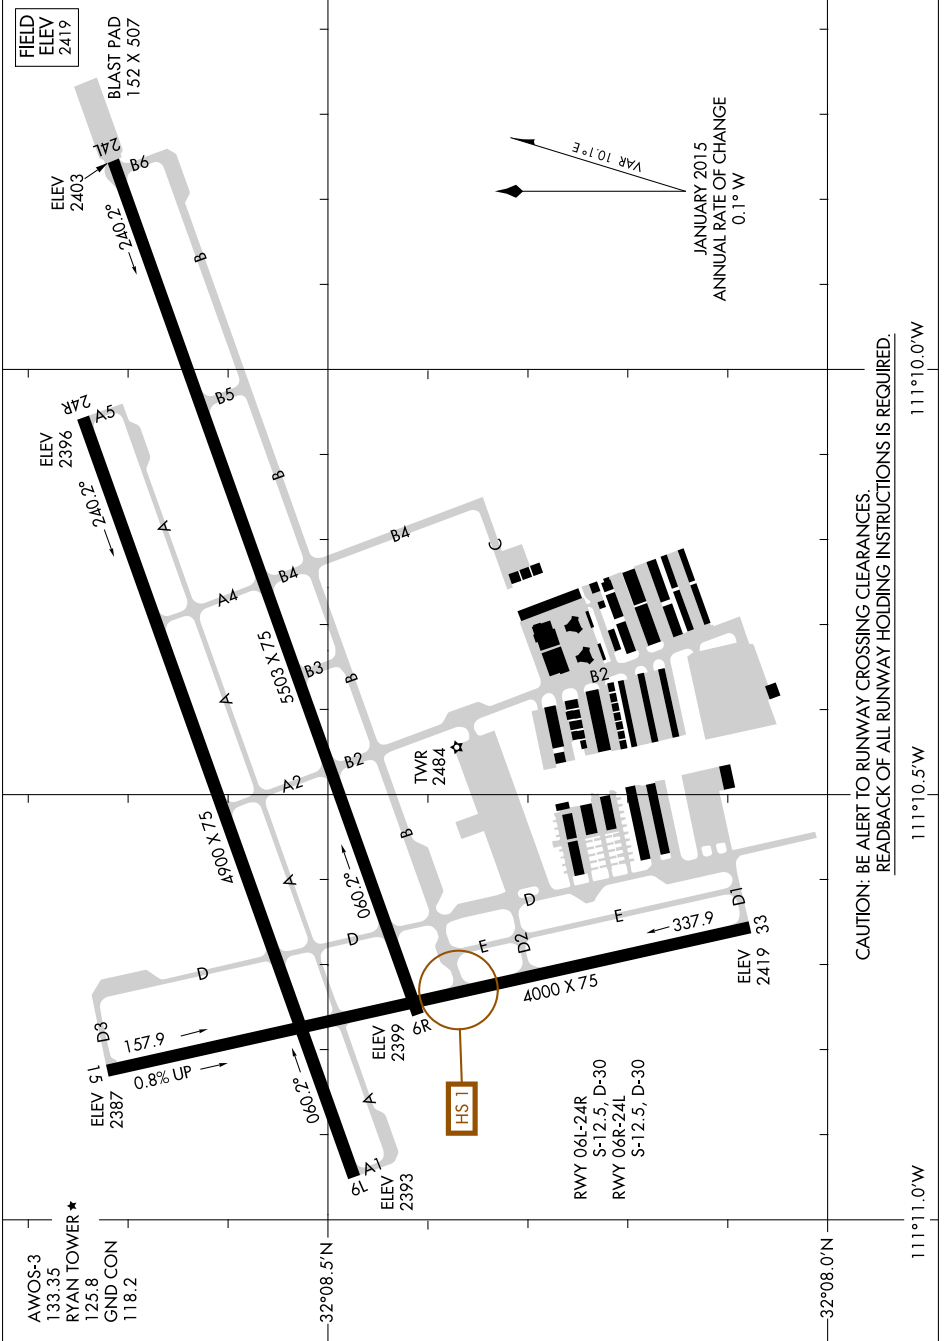

AIRPORT DIAGRAM

AL-6513 (FAA)

RYAN FIELD (RYN)
TUCSON, ARIZONA

SW-4, 10 OCT 2019 to 07 NOV 2019

CAUTION: BE ALERT TO RUNWAY CROSSING CLEARANCES.
READBACK OF ALL RUNWAY HOLDING INSTRUCTIONS IS REQUIRED.

SW-4, 10 OCT 2019 to 07 NOV 2019

AIRPORT DIAGRAM

TUCSON, ARIZONA
RYAN FIELD (RYN)