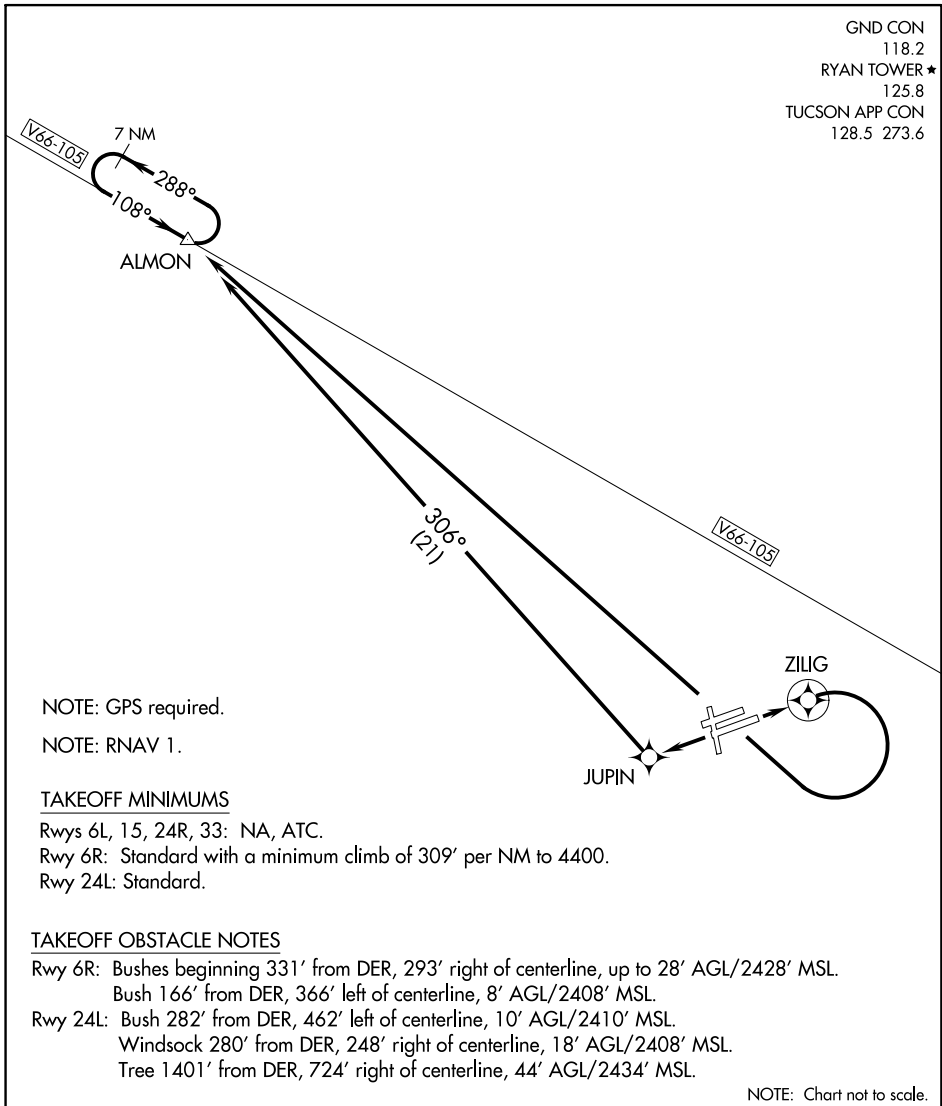

(ALMON1.ALMON) 16203

ALMON ONE DEPARTURE (OBSTACLE) (RNAV)

SL-6513 (FAA)

RYAN FIELD (RYN)
TUCSON, ARIZONA

GND CON
118.2
RYAN TOWER ★
125.8
TUCSON APP CON
128.5 273.6

SW-4, 10 OCT 2019 to 07 NOV 2019

SW-4, 10 OCT 2019 to 07 NOV 2019

DEPARTURE ROUTE DESCRIPTION

TAKEOFF RUNWAY 6R: Climb direct ZILIG then via depicted route to ALMON. Maintain 8000 or assigned altitude.

TAKEOFF RUNWAY 24L: Climb direct JUPIN then via depicted route to ALMON. Maintain 8000 or assigned altitude.

ALMON ONE DEPARTURE (OBSTACLE) (RNAV)

(ALMON1.ALMON) 29JUL10

TUCSON, ARIZONA
RYAN FIELD (RYN)