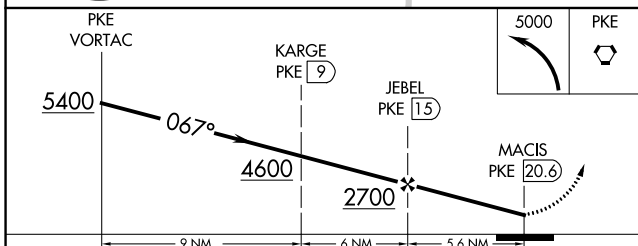

VORTAC PKE 117.9 Chan 126	APP CRS 067°	Rwy Idg TDZE Apt Elev	N/A N/A 458

VOR/DME-A
AVI SUQUILLA (P20)

V When local altimeter setting not received, use Blythe altimeter setting and increase all MDA 100 feet. **MISSED APPROACH:** Climbing left turn to 5000 direct PKE VORTAC and hold.

AWOS-3PT 132.75	LOS ANGELES CENTER 128.15 285.6	UNICOM 122.725 (CTAF) 0

CATEGORY	A	B	C	D
C CIRCLING	1900-1¼ 1442 (1500-1¼)	1900-1½ 1442 (1500-1½)	1900-3 1442 (1500-3)	NA

SW-4, 10 OCT 2019 to 07 NOV 2019

SW-4, 10 OCT 2019 to 07 NOV 2019