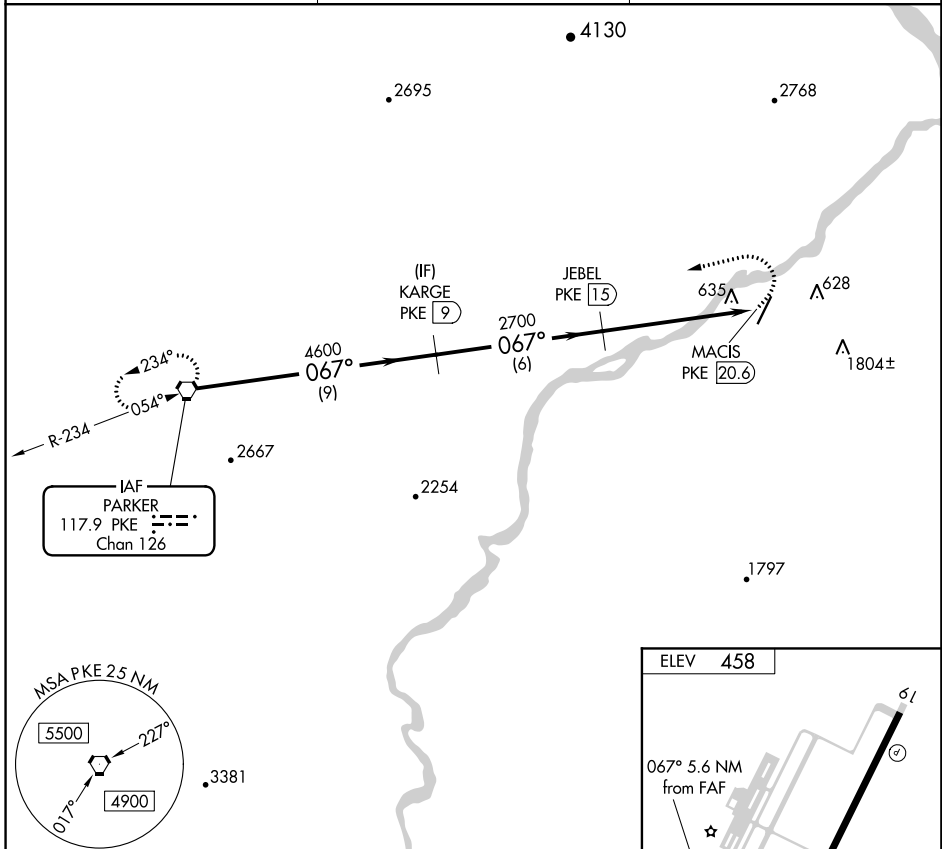

VORTAC PKE 117.9 Chan 126	APP CRS 067°	Rwy Idg TDZE Apt Elev	N/A N/A 458
-----------------------------------------------	------------------------	-----------------------------	----------------------------------------

VOR/DME-A
AVI SUQUILLA (P20)

V When local altimeter setting not received, use Blythe altimeter setting and increase all MDA 100 feet. **MISSED APPROACH:** Climbing left turn to 5000 direct PKE VORTAC and hold.

AWOS-3PT 132.75	LOS ANGELES CENTER 128.15 285.6	UNICOM 122.725 (CTAF) 0
---------------------------	-------------------------------------------	------------------------------------------

CATEGORY	A	B	C	D
C CIRCLING	1900-1¼ 1442 (1500-1¼)	1900-1½ 1442 (1500-1½)	1900-3 1442 (1500-3)	NA

SW-4, 10 OCT 2019 to 07 NOV 2019

SW-4, 10 OCT 2019 to 07 NOV 2019