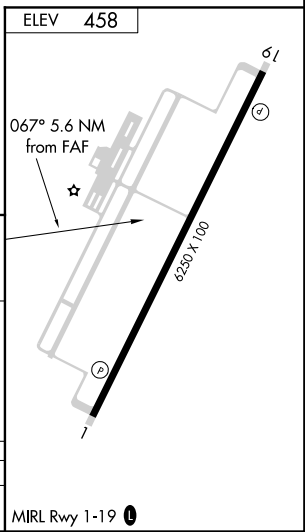

VORTAC PKE 117.9 Chan 126	APP CRS 067°	Rwy Idg TDZE Apt Elev	N/A N/A 458

VOR/DME-A
AVI SUQUILLA (P20)

V When local altimeter setting not received, use Blythe altimeter setting and increase all MDA 100 feet. **MISSED APPROACH:** Climbing left turn to 5000 direct PKE VORTAC and hold.

AWOS-3PT 132.75	LOS ANGELES CENTER 128.15 285.6	UNICOM 122.725 (CTAF) 0

CATEGORY	A	B	C	D
C CIRCLING	1900-1¼ 1442 (1500-1¼)	1900-1½ 1442 (1500-1½)	1900-3 1442 (1500-3)	NA

SW-4, 10 OCT 2019 to 07 NOV 2019

SW-4, 10 OCT 2019 to 07 NOV 2019