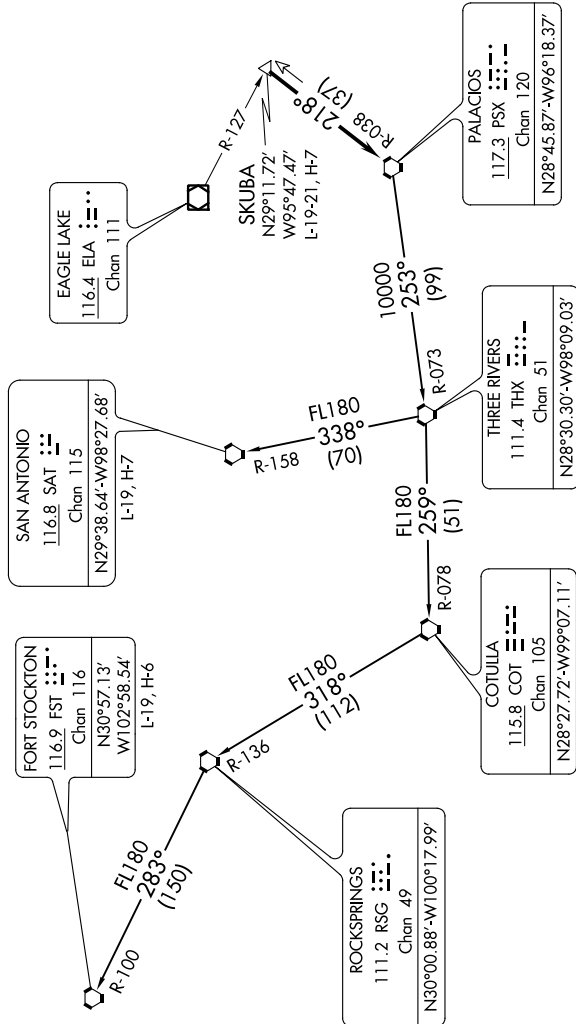

# PALACIOS ONE DEPARTURE

**TOP ALTITUDE:  
ASSIGNED BY ATC**

**TAKEOFF MINIMUMS**  
Rwy 8, 26: Standard.  
Rwy 14, 32: Standard - NA at night.

CTAF  
122.7  
HOUSTON DEP CON  
134.45 284.0

(NARRATIVE ON FOLLOWING PAGE)

NOTE: RADAR required.  
NOTE: Chart not to scale.