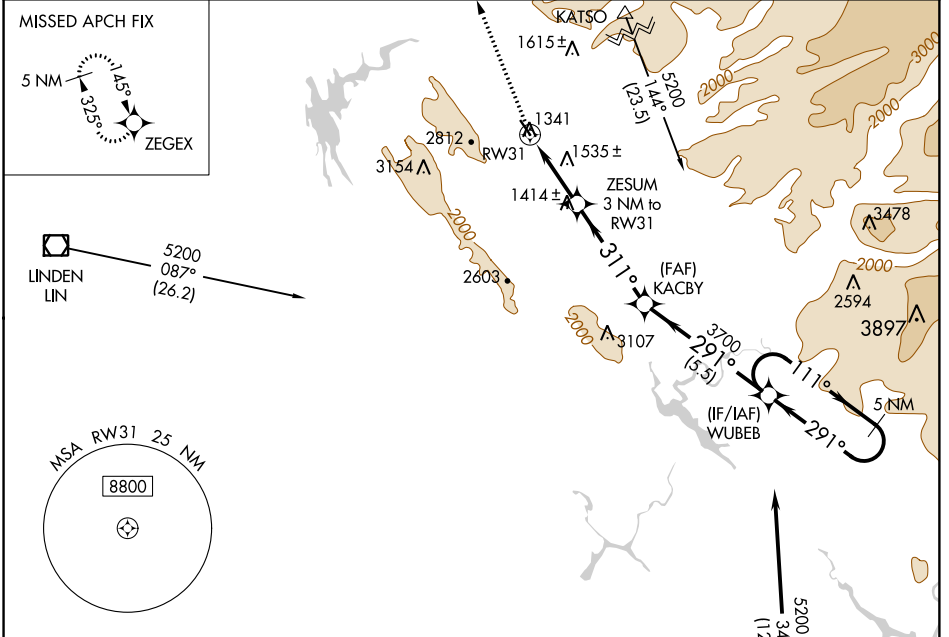

WAAS CH <b>81842</b> <b>W31A</b>	APP CRS <b>311°</b>	Rwy Idg TDZE Apt Elev	<b>3602</b> <b>1328</b> <b>1328</b>
--	------------------------	-----------------------------	---

# RNAV (GPS) RWY 31

CALAVERAS CO-MAURY RASMUSSEN FIELD (CPU)

RNP APCH. MISSED APPROACH: Climb to 4400 direct ZEGEX and hold, continue climb-in-hold to 4400.

**▲** Circling NA southwest of Rwy 31-13.

AWOS-3P <b>118.525</b>	NORCAL APP CON <b>125.1 363.2</b>	UNICOM <b>123.0 (CTAF) ①</b>
---------------------------	--------------------------------------	---------------------------------

ELEV 1328	TDZE 1328
-----------	-----------

CATEGORY	A	B	C	D
LP MDA	1600-1 272 (300-1)			NA
LNAV MDA	1860-1	532 (600-1)	1860-1½ 532 (600-1½)	NA
<b>☑</b> CIRCLING	1860-1 532 (600-1)	2040-1 712 (800-1)	2360-3 1032 (1100-3)	NA

SW-2, 10 OCT 2019 to 07 NOV 2019

SW-2, 10 OCT 2019 to 07 NOV 2019