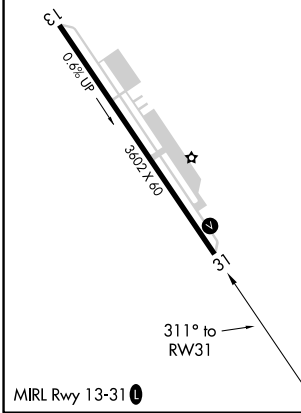

# RNAV (GPS) RWY 31

CALAVERAS CO-MAURY RASMUSSEN FIELD (CPU)

RNP APCH. MISSED APPROACH: Climb to 4400 direct ZEGEX and hold, continue climb-in-hold to 4400.

**▲** Circling NA southwest of Rwy 31-13.

AWOS-3P <b>118.525</b>	NORCAL APP CON <b>125.1 363.2</b>	UNICOM <b>123.0 (CTAF) ①</b>
---------------------------	--------------------------------------	---------------------------------

ELEV 1328	TDZE 1328
-----------	-----------

CATEGORY	A	B	C	D
LP MDA	1600-1 272 (300-1)			NA
LNAV MDA	1860-1	532 (600-1)	1860-1½ 532 (600-1½)	NA
<b>☑</b> CIRCLING	1860-1 532 (600-1)	2040-1 712 (800-1)	2360-3 1032 (1100-3)	NA