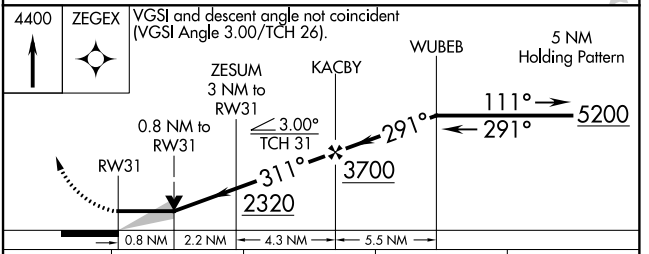

# RNAV (GPS) RWY 31

CALAVERAS CO-MAURY RASMUSSEN FIELD (CPU)

RNP APCH. MISSED APPROACH: Climb to 4400 direct ZEGEX and hold, continue climb-in-hold to 4400.

**▲** Circling NA southwest of Rwy 31-13.

AWOS-3P <b>118.525</b>	NORCAL APP CON <b>125.1 363.2</b>	UNICOM <b>123.0 (CTAF) ①</b>
---------------------------	--------------------------------------	---------------------------------

ELEV 1328	TDZE 1328
-----------	-----------

CATEGORY	A	B	C	D
LP MDA	1600-1 272 (300-1)			NA
LNAV MDA	1860-1	532 (600-1)	1860-1½ 532 (600-1½)	NA
<b>☑</b> CIRCLING	1860-1 532 (600-1)	2040-1 712 (800-1)	2360-3 1032 (1100-3)	NA