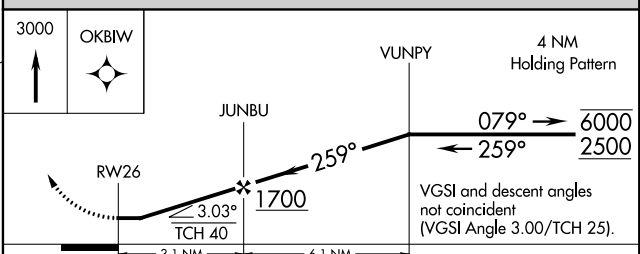

APP CRS 259°	Rwy Idg TDZE Apt Elev	3830 661 668

RNAV (GPS) RWY 26

DRUMMOND ISLAND (DRM)

RNP APCH.

▼ Rwy 26 helicopter visibility reduction below 1 SM NA. Procedure NA at night. Circling to Rwy 1-19 NA. MISSED APPROACH: Climb to 3000 direct OKBIW and hold.

AWOS-3 118.325	TORONTO CENTER 132.65 344.5	UNICOM 122.8 (CTAF) 0

CATEGORY	A	B	C	D
LNAV MDA	1180-1	519 (600-1)	1180-1½ 519 (600-1½)	NA
CIRCLING	1180-1	512 (600-1)	1180-1½ 512 (600-1½)	NA

EC-1, 10 OCT 2019 to 07 NOV 2019

EC-1, 10 OCT 2019 to 07 NOV 2019