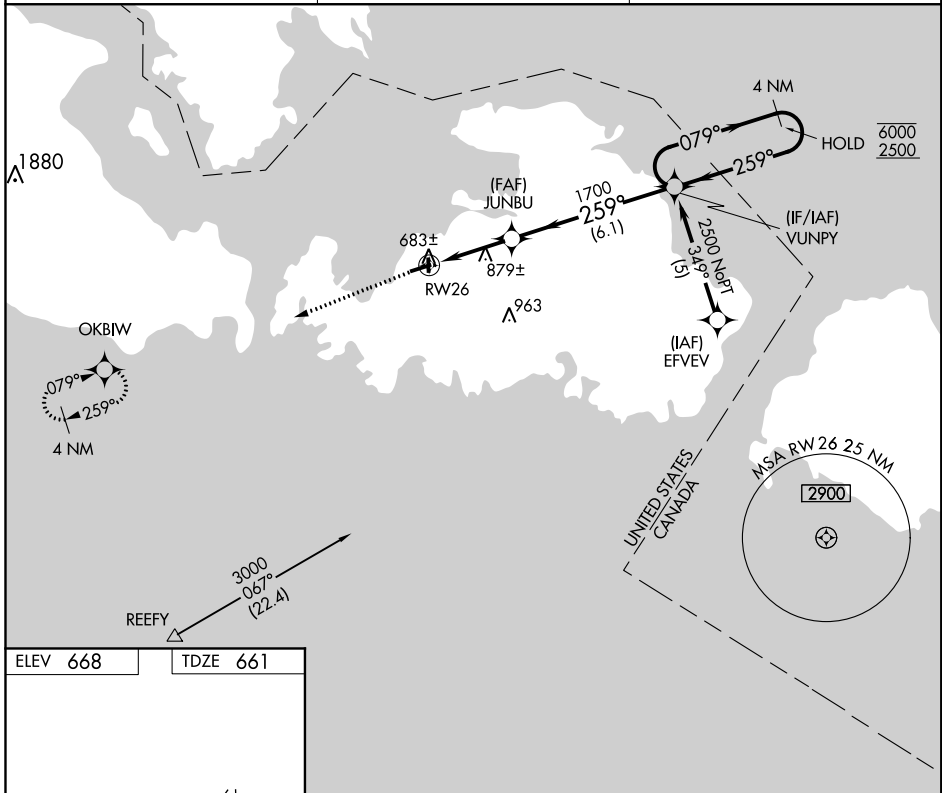

APP CRS 259°	Rwy Idg TDZE Apt Elev	3830 661 668
------------------------	-----------------------------	---

RNAV (GPS) RWY 26

DRUMMOND ISLAND (DRM)

RNP APCH.

▼ Rwy 26 helicopter visibility reduction below 1 SM NA. Procedure NA at night. Circling to Rwy 1-19 NA. MISSED APPROACH: Climb to 3000 direct OKBIW and hold.

AWOS-3 118.325	TORONTO CENTER 132.65 344.5	UNICOM 122.8 (CTAF) 0
--------------------------	---------------------------------------	---------------------------------

CATEGORY	A	B	C	D
LNAV MDA	1180-1	519 (600-1)	1180-1½ 519 (600-1½)	NA
CIRCLING	1180-1	512 (600-1)	1180-1½ 512 (600-1½)	NA

EC-1, 10 OCT 2019 to 07 NOV 2019

EC-1, 10 OCT 2019 to 07 NOV 2019