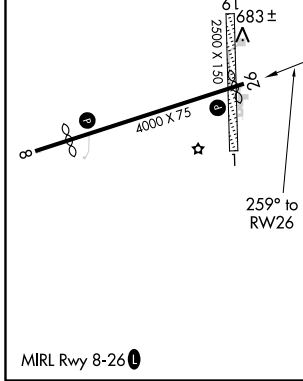

APP CRS 259°	Rwy Idg TDZE Apt Elev	3830 661 668

RNAV (GPS) RWY 26

DRUMMOND ISLAND (DRM)

RNP APCH.

▼ Rwy 26 helicopter visibility reduction below 1 SM NA. Procedure NA at night. Circling to Rwy 1-19 NA. MISSED APPROACH: Climb to 3000 direct OKBIW and hold.

AWOS-3 118.325	TORONTO CENTER 132.65 344.5	UNICOM 122.8 (CTAF) 0

CATEGORY	A	B	C	D
LNAV MDA	1180-1	519 (600-1)	1180-1½ 519 (600-1½)	NA
CIRCLING	1180-1	512 (600-1)	1180-1½ 512 (600-1½)	NA

EC-1, 10 OCT 2019 to 07 NOV 2019

EC-1, 10 OCT 2019 to 07 NOV 2019