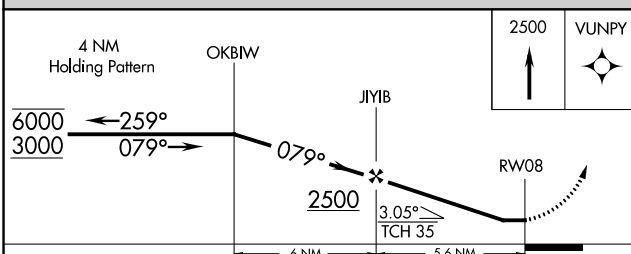

MISSED APPROACH: Climb to 2500 direct VUNPY and hold.

AWOS-3
118.325

TORONTO CENTER
132.65 344.5

UNICOM
122.8 (CTAF) ①

Procedure NA for arrivals at REEFY on V45 southbound.

ELEV 668	TDZE 661
----------	----------