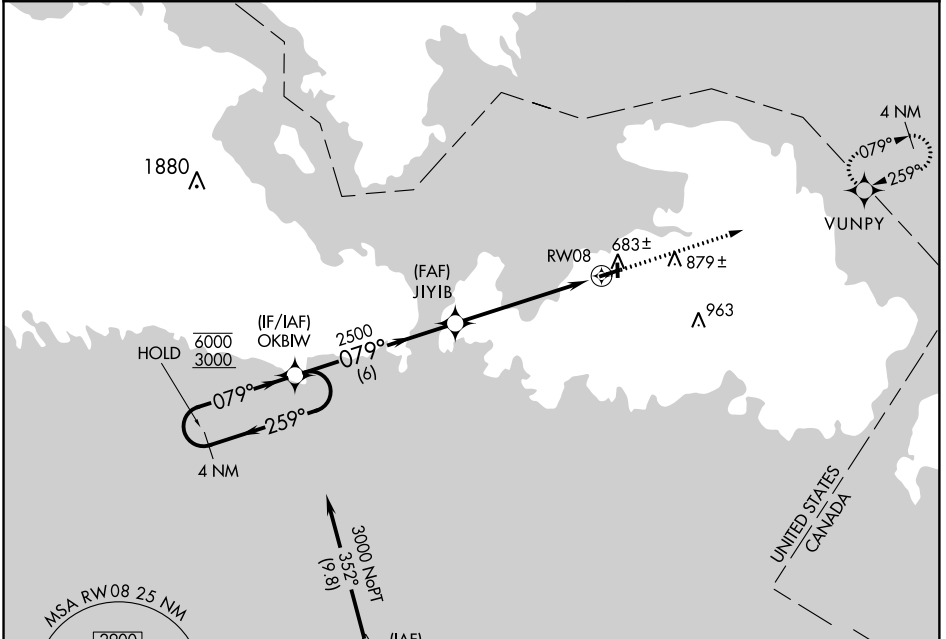

APP CRS 079°	Rwy Idg TDZE Apt Elev	3350 661 668
------------------------	-----------------------------	---

RNAV (GPS) RWY 8

DRUMMOND ISLAND (DRM)

RNP APCH.

▼ Rwy 8 helicopter visibility reduction below 1 SM NA.
Procedure NA at night. Circling to Rwy 1-19 NA.

MISSED APPROACH: Climb to 2500 direct VUNPY and hold.

AWOS-3
118.325

TORONTO CENTER
132.65 344.5

UNICOM
122.8 (CTAF) ①

Procedure NA for arrivals at REEFY on V45 southbound.

ELEV 668	TDZE 661
----------	----------