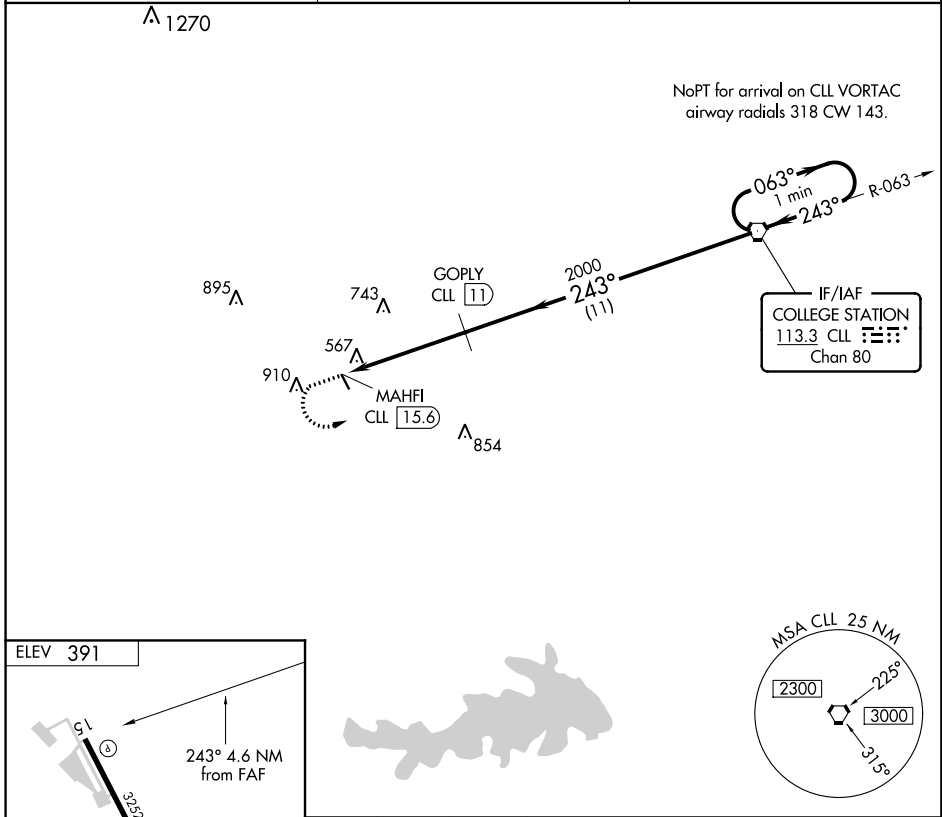

VORTAC CLL 113.3 Chan 80	APP CRS 243°	Rwy Idg TDZE Apt Elev 391	N/A N/A 391
--	------------------------	---	--------------------------

VOR/DME-A

CALDWELL MUNI (RWV)

⚠ When local altimeter setting not received, use College Station altimeter setting and increase MDA 60 feet. Circling NA east of Rwy 15-33. Procedure NA at night.

MISSED APPROACH: Climb to 2000 then climbing left turn to 2100 direct CLL VORTAC and hold.

AWOS-3 118.35	HOUSTON APP CON 134.3 360.85	CTAF 122.9
-------------------------	--	----------------------

SC-5, 10 OCT 2019 to 07 NOV 2019

SC-5, 10 OCT 2019 to 07 NOV 2019