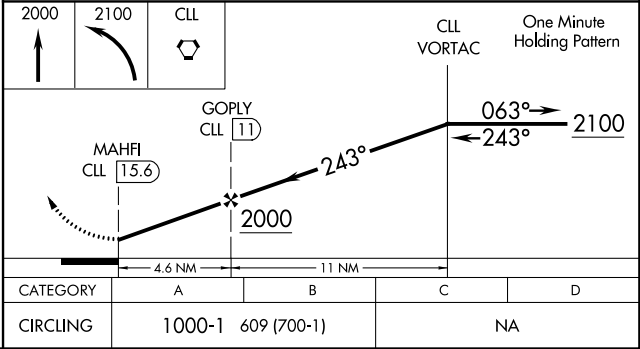

VORTAC CLL 113.3 Chan 80	APP CRS 243°	Rwy Idg TDZE Apt Elev 391	N/A N/A 391
--	------------------------	---	--------------------------

VOR/DME-A

CALDWELL MUNI (RWV)

⚠ When local altimeter setting not received, use College Station altimeter setting and increase MDA 60 feet. Circling NA east of Rwy 15-33. Procedure NA at night.

MISSED APPROACH: Climb to 2000 then climbing left turn to 2100 direct CLL VORTAC and hold.

AWOS-3 118.35	HOUSTON APP CON 134.3 360.85	CTAF 122.9
-------------------------	--	----------------------

SC-5, 10 OCT 2019 to 07 NOV 2019