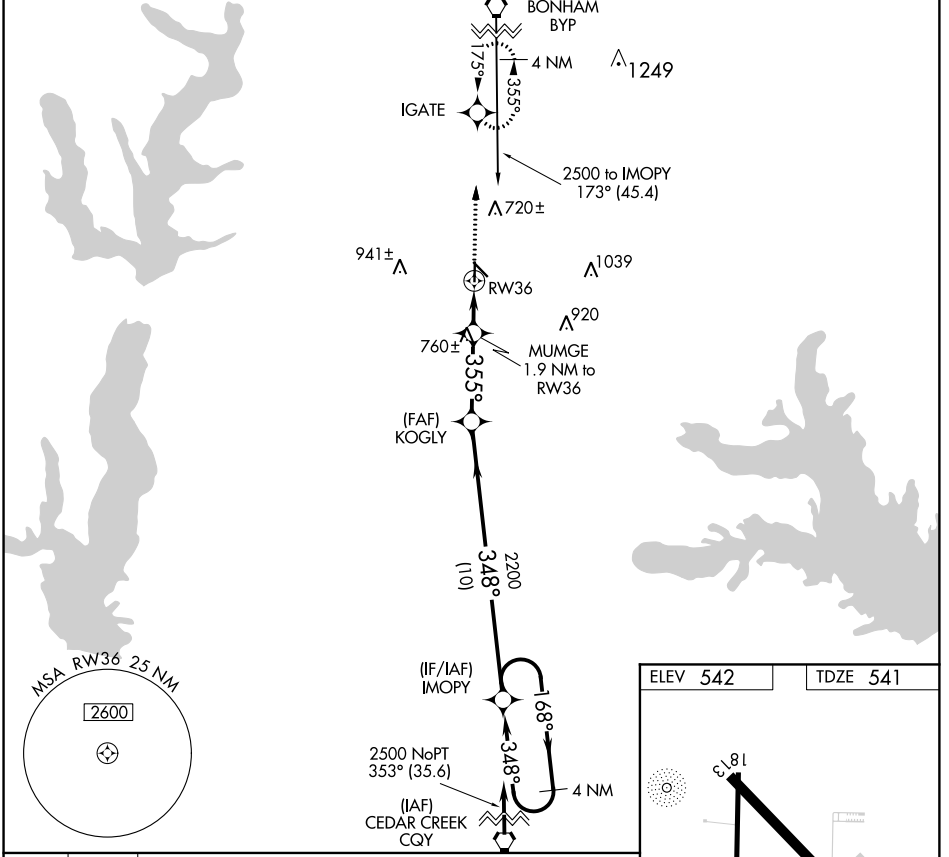

APP CRS 355°	Rwy Idg TDZE Apt Elev	4000 541 542
------------------------	-----------------------------	---

RNAV (GPS) RWY 36

CADDO MILLS MUNI (7F3)

▲ NA Use Dallas-Love Field altimeter setting, if not received use Dallas-Fort Worth Intl altimeter setting and increase all MDAs 20 feet. DME/DME RNP-0.3 NA. **MISSED APPROACH:** Climb to 2500 direct IGATE and hold.

FORT WORTH CENTER
132.025 360.75

UNICOM
122.8 (CTAF) 0

CATEGORY	A	B	C	D
LNVA MDA	980-1	439 (500-1)	980-1¼ 439 (500-1¼)	NA
CIRCLING	1040-1	498 (500-1)	1040-1½ 498 (500-1½)	NA

SC-2, 10 OCT 2019 to 07 NOV 2019

SC-2, 10 OCT 2019 to 07 NOV 2019