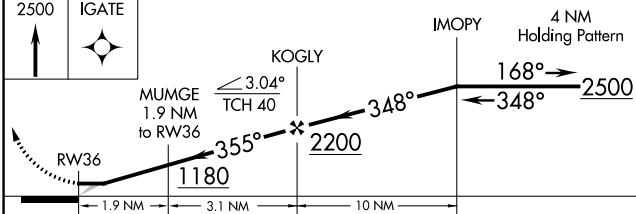

APP CRS 355°	Rwy Idg TDZE Apt Elev	4000 541 542

RNAV (GPS) RWY 36

CADDO MILLS MUNI (7F3)

▲ NA Use Dallas-Love Field altimeter setting, if not received use Dallas-Fort Worth Intl altimeter setting and increase all MDAs 20 feet. DME/DME RNP-0.3 NA. **MISSED APPROACH:** Climb to 2500 direct IGATE and hold.

FORT WORTH CENTER
132.025 360.75

UNICOM
122.8 (CTAF) 0

CATEGORY	A	B	C	D
LNVA MDA	980-1	439 (500-1)	980-1¼ 439 (500-1¼)	NA
CIRCLING	1040-1	498 (500-1)	1040-1½ 498 (500-1½)	NA

SC-2, 10 OCT 2019 to 07 NOV 2019

SC-2, 10 OCT 2019 to 07 NOV 2019