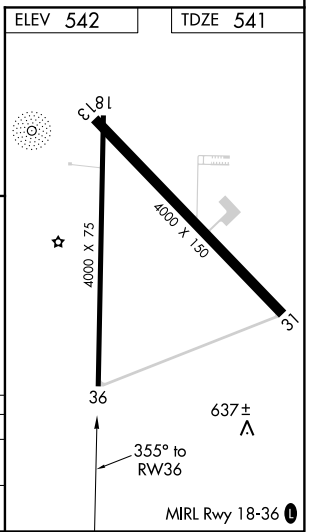

APP CRS 355°	Rwy Idg TDZE Apt Elev	4000 541 542
------------------------	-----------------------------	---

RNAV (GPS) RWY 36

CADDO MILLS MUNI (7F3)

▲ NA Use Dallas-Love Field altimeter setting, if not received use Dallas-Fort Worth Intl altimeter setting and increase all MDAs 20 feet. DME/DME RNP-0.3 NA. **MISSED APPROACH:** Climb to 2500 direct IGATE and hold.

FORT WORTH CENTER
132.025 360.75

UNICOM
122.8 (CTAF) 0

CATEGORY	A	B	C	D
LNVA MDA	980-1	439 (500-1)	980-1¼ 439 (500-1¼)	NA
CIRCLING	1040-1	498 (500-1)	1040-1½ 498 (500-1½)	NA

SC-2, 10 OCT 2019 to 07 NOV 2019