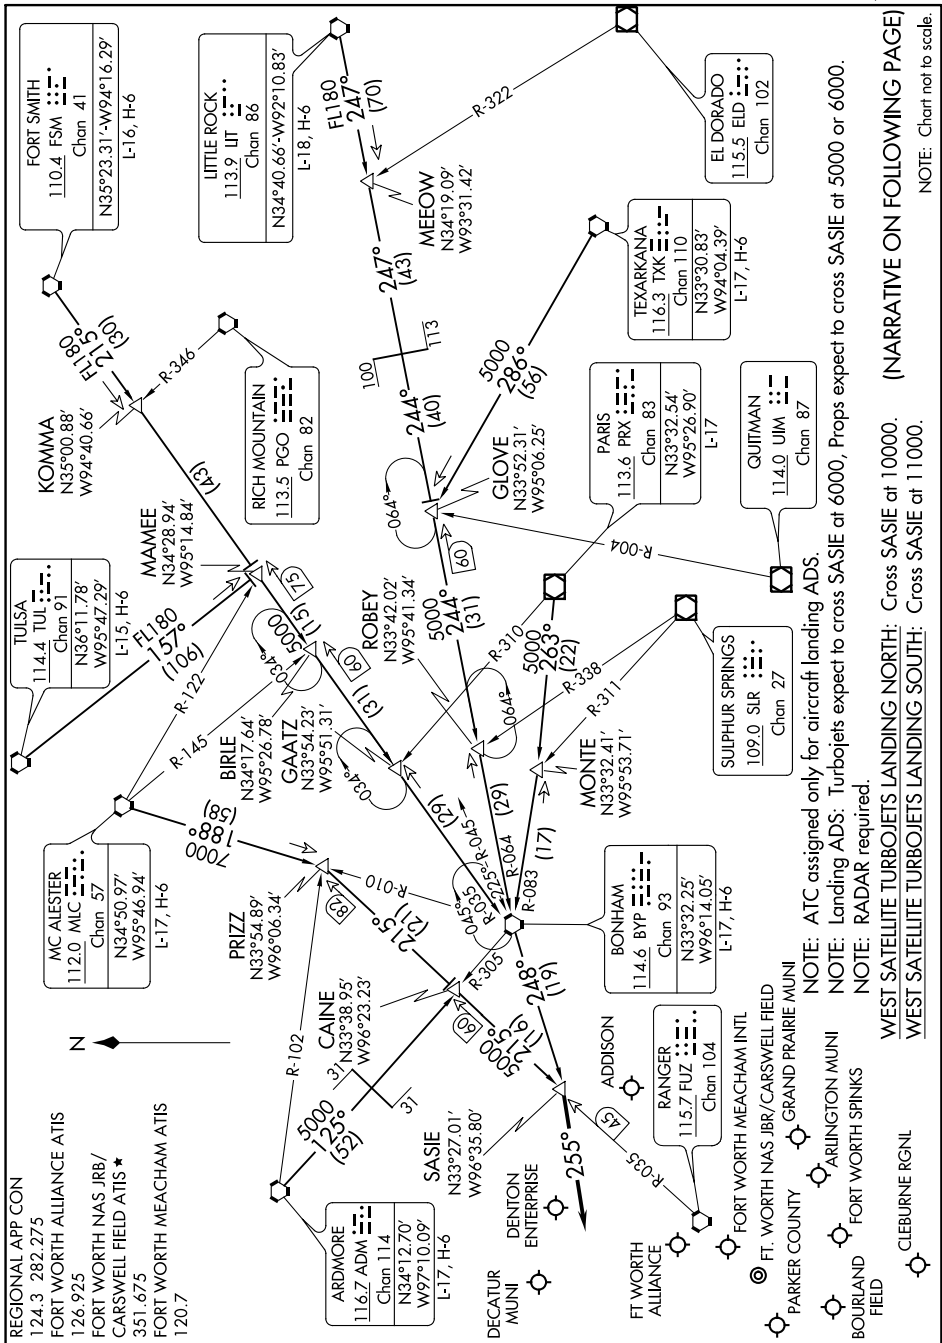

SC-2, 10 OCT 2019 to 07 NOV 2019

NOTE: Chart not to scale.

(NARRATIVE ON FOLLOWING PAGE)

WEST SATELLITE TURBOJETS LANDING NORTH: Cross SASIE at 10000.  
WEST SATELLITE TURBOJETS LANDING SOUTH: Cross SASIE at 11000.

SC-2, 10 OCT 2019 to 07 NOV 2019