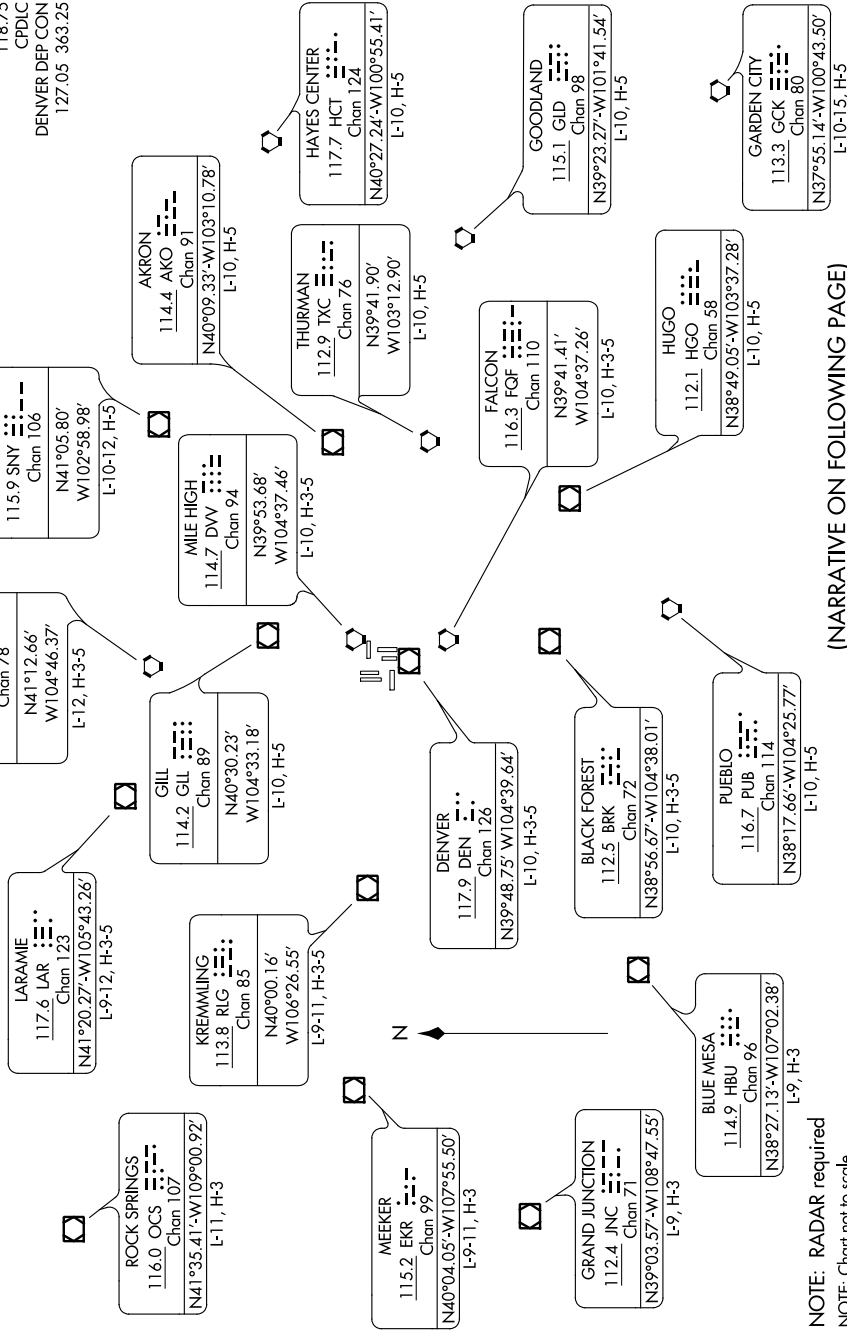

DENVER ONE DEPARTURE

AL-9077 (FAA)

DENVER INTL (DEN)
DENVER, COLORADO

6102 AON Z 01 01 00 10 OCT 2019 11:1-MS

D-ATIS DEP
134.025
CUNC DEL
118.75
CPDLC
DENVER DEP CON
127.05 363.25

**TOP ALTITUDE:
10000**

TAKEOFF MINIMUMS
All runways: Standard.

(NARRATIVE ON FOLLOWING PAGE)

NOTE: RADAR required
NOTE: Chart not to scale.

DENVER ONE DEPARTURE

DENVER, COLORADO
DENVER INTL (DEN)