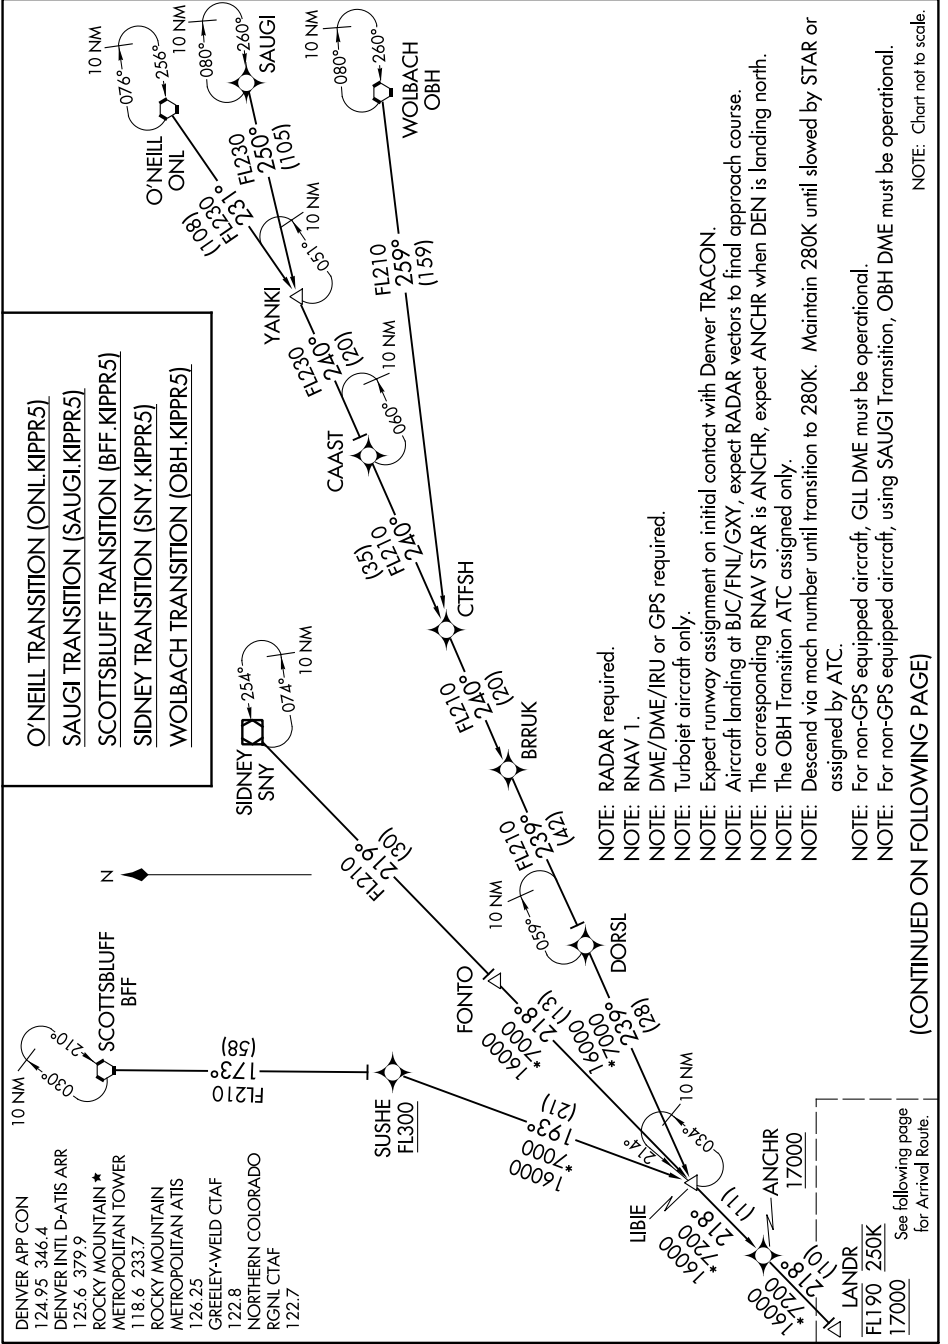

6102 AON Z 01 10 OCT 2019 11:1-MS

(CONTINUED ON FOLLOWING PAGE)

NOTE: Chart not to scale.

SW-1, 10 OCT 2019 to 07 NOV 2019

See following page for Arrival Route.