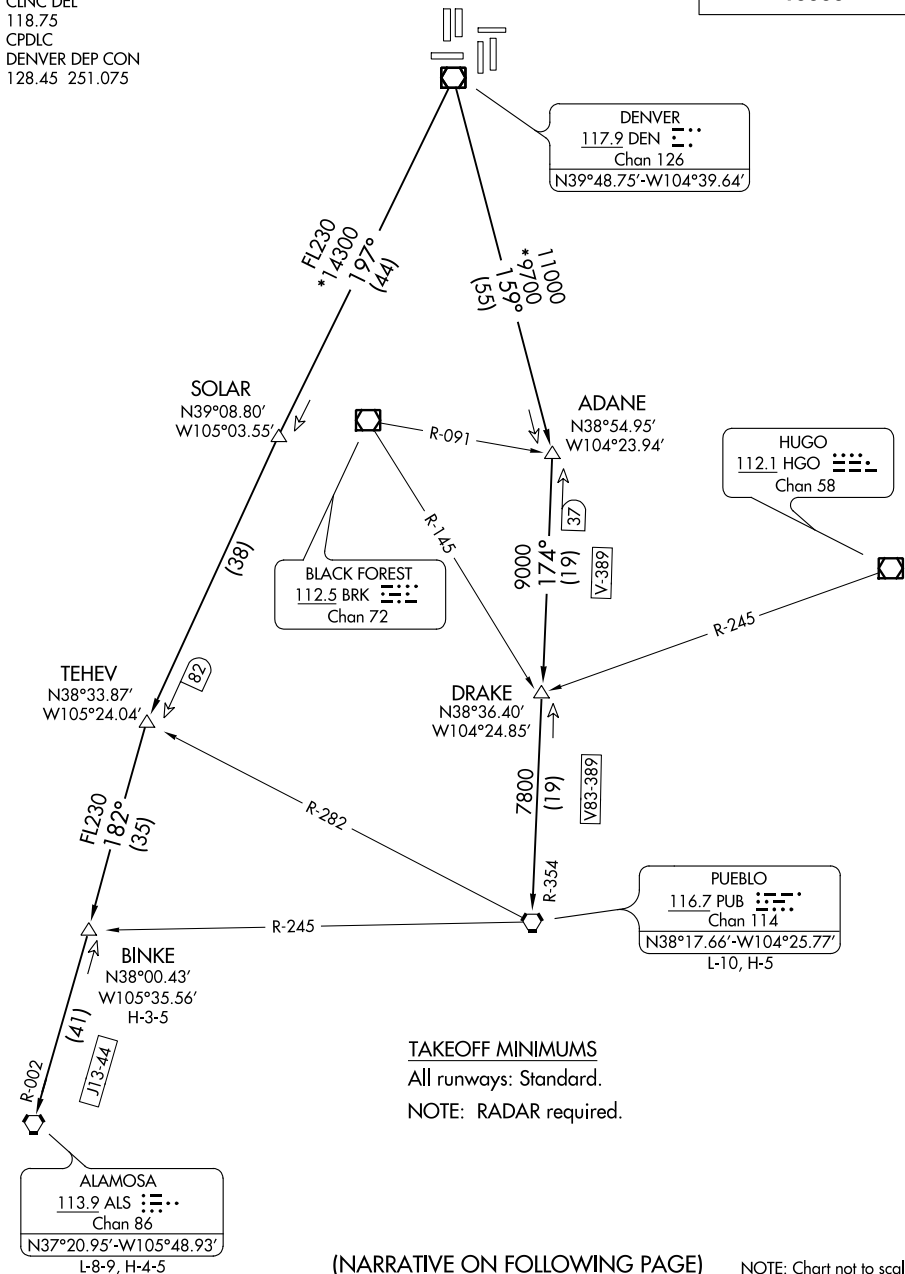

PIKES ONE DEPARTURE

AL-9077 (FAA)

DENVER INTL (DEN)
DENVER, COLORADO

D-ATIS DEP
134.025
CLNC DEL
118.75
CPDLC
DENVER DEP CON
128.45 251.075

**TOP ALTITUDE:
10000**

TAKEOFF MINIMUMS
All runways: Standard.
NOTE: RADAR required.

(NARRATIVE ON FOLLOWING PAGE)

NOTE: Chart not to scale.

SW-1, 10 OCT 2019 to 07 NOV 2019

SW-1, 10 OCT 2019 to 07 NOV 2019

PIKES ONE DEPARTURE

DENVER, COLORADO
DENVER INTL (DEN)