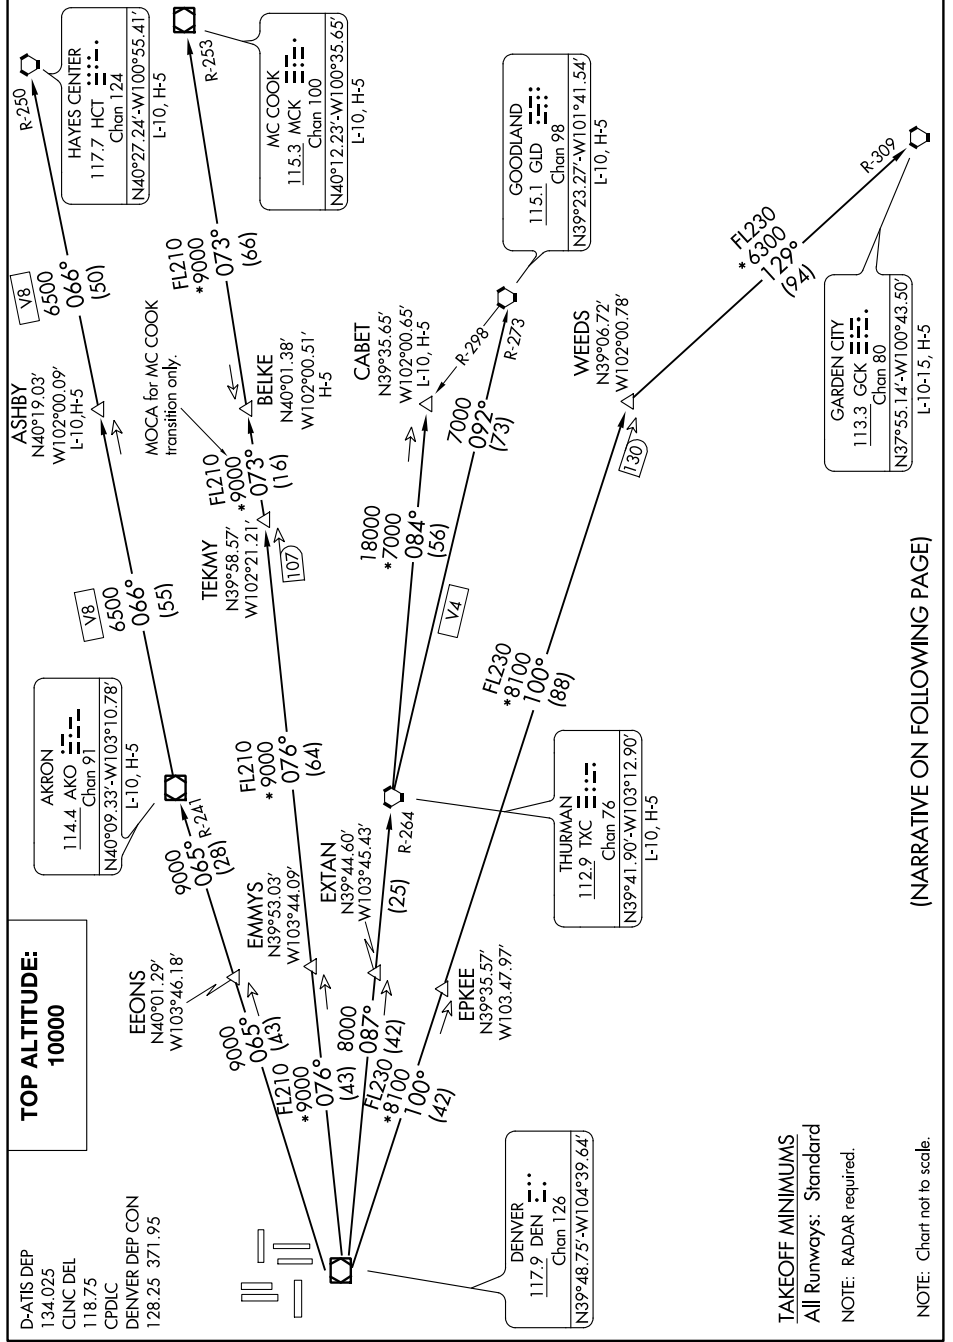

610Z MON 01 OCT 2019 01:14MS

(NARRATIVE ON FOLLOWING PAGE)

TAKEOFF MINIMUMS
 All Runways: Standard
 NOTE: RADAR required.
 NOTE: Chart not to scale.

SW-1, 10 OCT 2019 to 07 NOV 2019