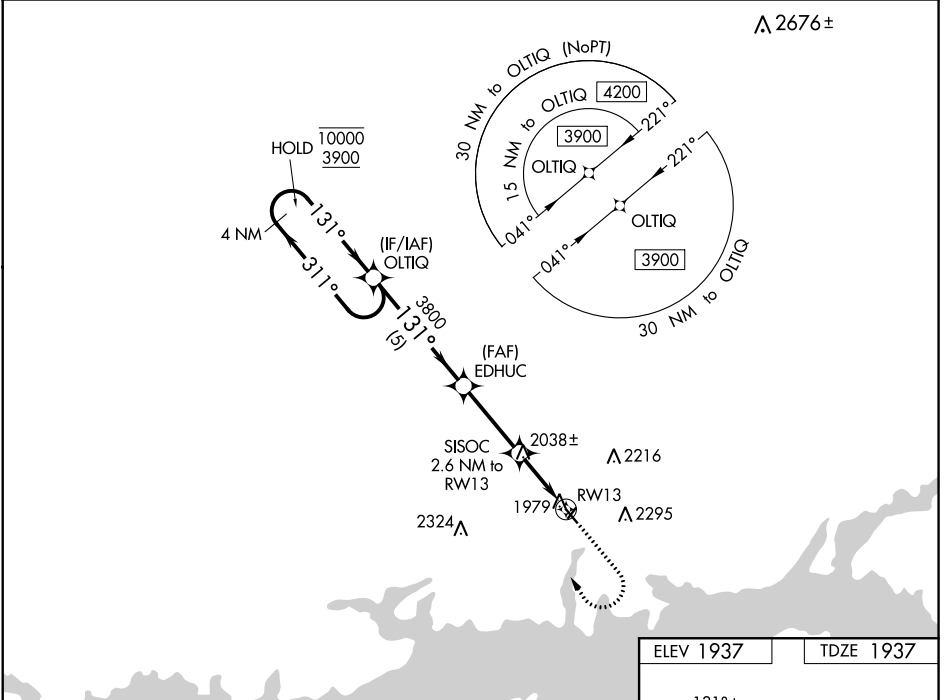

WAAS CH 66040 W13A	APP CRS 131°	Rwy Idg 3699 TDZE 1937 Apt Elev 1937
--	------------------------	---

RNAV (GPS) RWY 13

GARRISON MUNI (D05)

RNP APCH.	MISSED APPROACH: Climb to 2500 then climbing right turn to 3900 direct OLTIQ and hold.	
<p>▼ Circling NA to Rws 3 and 21. Baro-VNAV NA.</p> <p>▲ NA Use Minot Intl altimeter setting.</p>		
MINOT INTL ASOS 118.725	MINNEAPOLIS CENTER 127.6 279.6	CTAF 122.9

CATEGORY	A	B	C	D
LPV DA	2310-1	373 (400-1)		NA
LNNAV/VNAV DA	2310-1	373 (400-1)		NA
LNNAV MDA	2420-1	483 (500-1)		NA
CIRCLING	2640-1 703 (800-1)	2720-1 783 (800-1)		NA

NC-1, 10 OCT 2019 to 07 NOV 2019

NC-1, 10 OCT 2019 to 07 NOV 2019