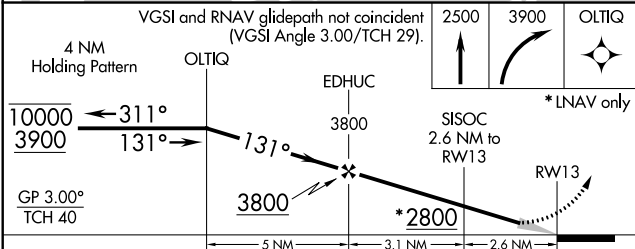

WAAS CH 66040 W13A	APP CRS 131°	Rwy Idg 3699 TDZE 1937 Apt Elev 1937
--	------------------------	---

RNAV (GPS) RWY 13

GARRISON MUNI (D05)

RNP APCH.	MISSED APPROACH: Climb to 2500 then climbing right turn to 3900 direct OLTIQ and hold.	
<p>▼ Circling NA to Rws 3 and 21. Baro-VNAV NA.</p> <p>▲ NA Use Minot Intl altimeter setting.</p>		
MINOT INTL ASOS 118.725	MINNEAPOLIS CENTER 127.6 279.6	CTAF 122.9

CATEGORY	A	B	C	D
LPV DA	2310-1	373 (400-1)		NA
LNNAV/VNAV DA	2310-1	373 (400-1)		NA
LNNAV MDA	2420-1	483 (500-1)		NA
CIRCLING	2640-1 703 (800-1)	2720-1 783 (800-1)		NA

NC-1, 10 OCT 2019 to 07 NOV 2019

NC-1, 10 OCT 2019 to 07 NOV 2019