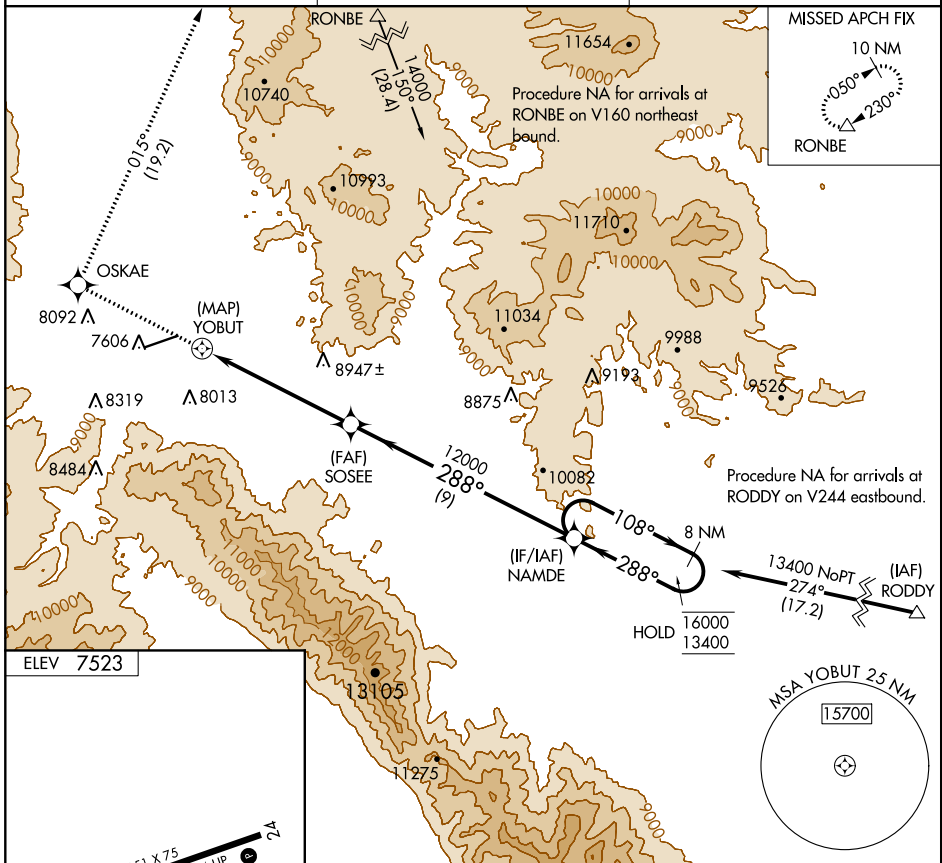

APP CRS	Rwy Idg	N/A
288°	TDZE	N/A
	Apt Elev	7523

RNAV (GPS)-A

SALIDA AIRPORT HARRIETT ALEXANDER FIELD (A.NK)

RNP APCH	MISSED APPROACH: Climb to 16200 direct OSKAE and on track 015° to RONBE and hold, continue climb-in-hold to 16200.
<p>⚠ Circling to Rwy 6 NA at night.</p> <p>⚠ When local altimeter setting not received, procedure NA.</p>	

AWOS-3 133.85	DENVER CENTER 128.375 379.95	UNICOM 122.7 (CTAF)
-------------------------	--	-------------------------------

CATEGORY	A	B	C	D
CIRCLING	9720-1¼ 2197 (2200-1¼)	9720-1½ 2197 (2200-1½)	NA	

RNAV (GPS)-A

SW-1, 10 OCT 2019 to 07 NOV 2019

SW-1, 10 OCT 2019 to 07 NOV 2019