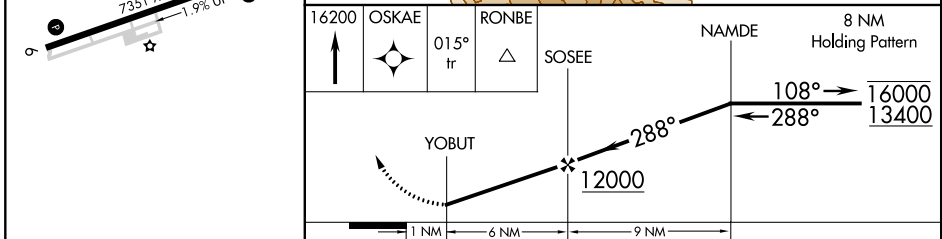

APP CRS	Rwy Idg	N/A
288°	TDZE	N/A
	Apt Elev	7523

RNAV (GPS)-A

SALIDA AIRPORT HARRIETT ALEXANDER FIELD (A.NK)

RNP APCH	MISSED APPROACH: Climb to 16200 direct OSKAE and on track 015° to RONBE and hold, continue climb-in-hold to 16200.
⚠ Circling to Rwy 6 NA at night. ⚠ When local altimeter setting not received, procedure NA.	

AWOS-3 133.85	DENVER CENTER 128.375 379.95	UNICOM 122.7 (CTAF)

CATEGORY	A	B	C	D
CIRCLING	9720-1¼ 2197 (2200-1¼)	9720-1½ 2197 (2200-1½)	NA	

RNAV (GPS)-A

SW-1, 10 OCT 2019 to 07 NOV 2019

SW-1, 10 OCT 2019 to 07 NOV 2019