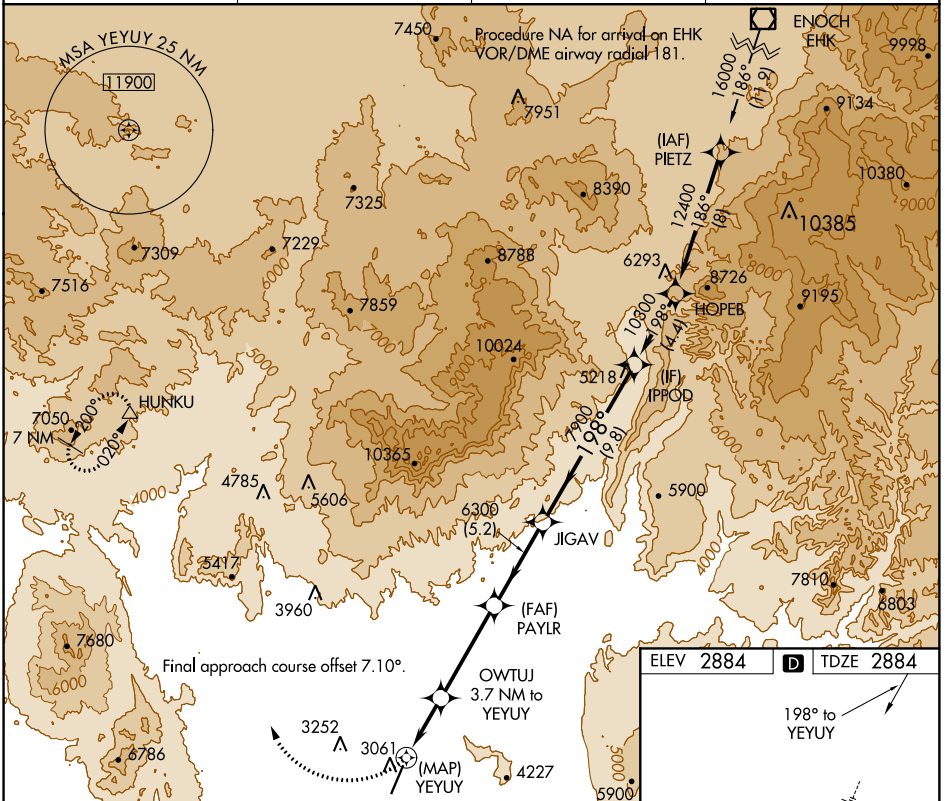

APP CRS 198°	Rwy ldg TDZE Apt Elev	9300 2884 2884
------------------------	-----------------------------	---

RNAV (GPS) RWY 19

ST GEORGE RGNL (SGU)

 -17°C	DME/DME RNP-0.3 NA.	 	MISSED APPROACH: Climbing right turn to 9800 direct HUNKU and hold, continue climb-in-hold to 9800.
---------------	---------------------	------	---

AWOS-3PT 135.075	LOS ANGELES CENTER 124.2 343.6	CLNC DEL 133.3	UNICOM 122.8 (CTAF)
----------------------------	--	--------------------------	-------------------------------

9800	HUNKU					
	YEYUY	OWTUJ 3.7 NM to YEYUY	PAYLR	JIGAV	IPPOD	
		2.6 NM to YEYUY	3.18° TCH 55		198°	10300
		4300	6300	7900		
0.5	2.6 NM	1.1 NM	5.8 NM	5.2 NM	9.8 NM	
CATEGORY	A	B	C	D		
RNAV MDA	3940-3/4 1056 (1100-3/4)	3940-1 1056 (1100-1)	3940-2 1/2 1056 (1100-2 1/2)			
CIRCLING	3940-1 1/4 1056 (1100-1 1/4)	3940-1 1/2 1056 (1100-1 1/2)	3940-3 1056 (1100-3)			

SW-4, 10 OCT 2019 to 07 NOV 2019

SW-4, 10 OCT 2019 to 07 NOV 2019