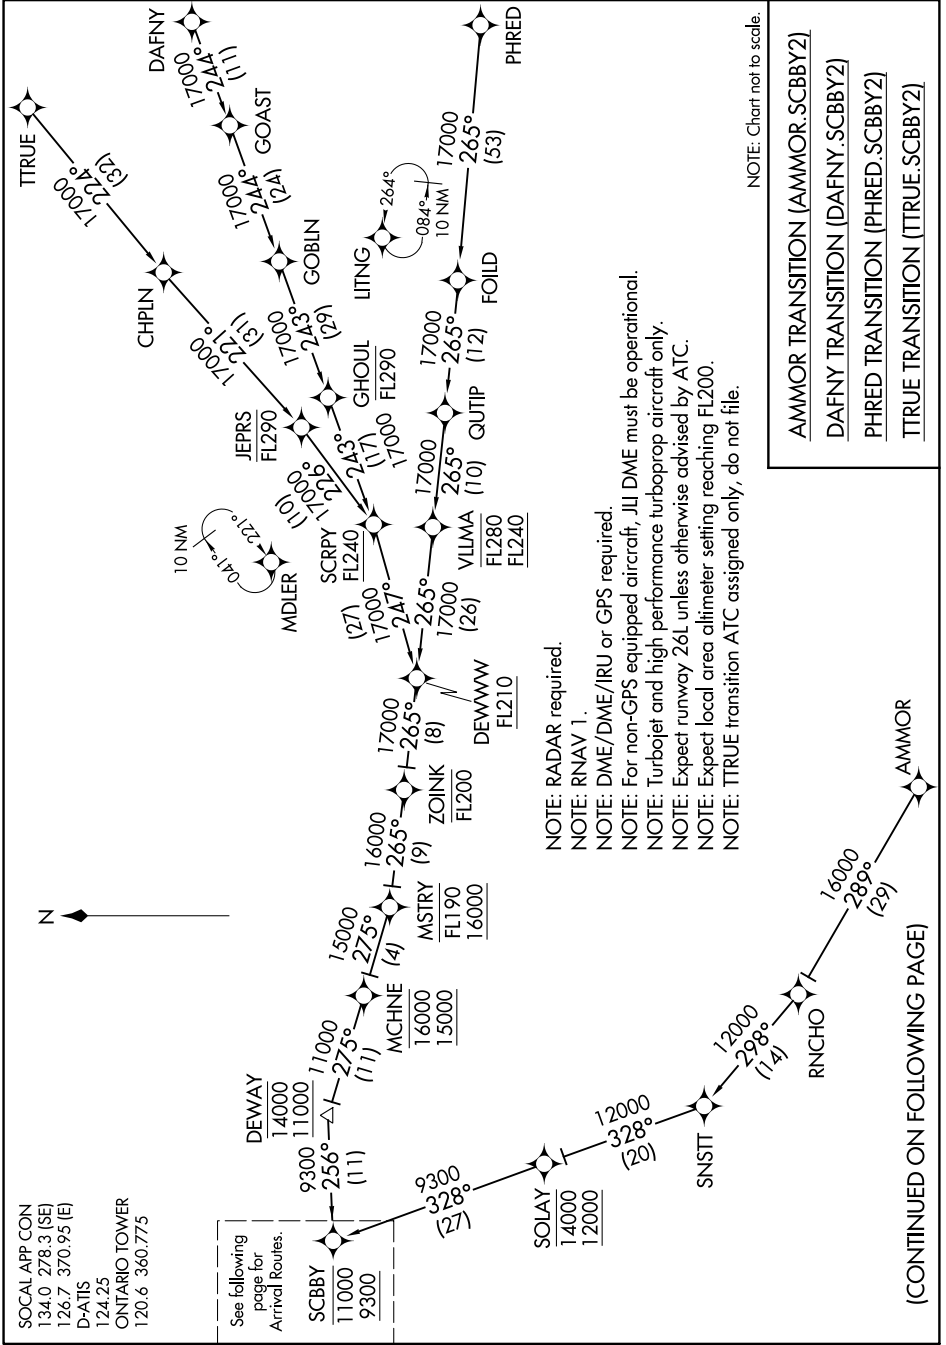

# SCBBY TWO ARRIVAL (RNAV) Transition Routes

AL-965 (FAA)

ONTARIO INTL (ONT)  
ONTARIO, CALIFORNIA

SW-3, 27 FEB 2020 to 26 MAR 2020

NOTE: Chart not to scale.

- AMMOR TRANSITION (AMMOR.SCBBY2)
- DAFNY TRANSITION (DAFNY.SCBBY2)
- PHRED TRANSITION (PHRED.SCBBY2)
- TRRUE TRANSITION (TRRUE.SCBBY2)

(CONTINUED ON FOLLOWING PAGE)

SW-3, 27 FEB 2020 to 26 MAR 2020

# SCBBY TWO ARRIVAL (RNAV) Transition Routes

ONTARIO, CALIFORNIA  
ONTARIO INTL (ONT)