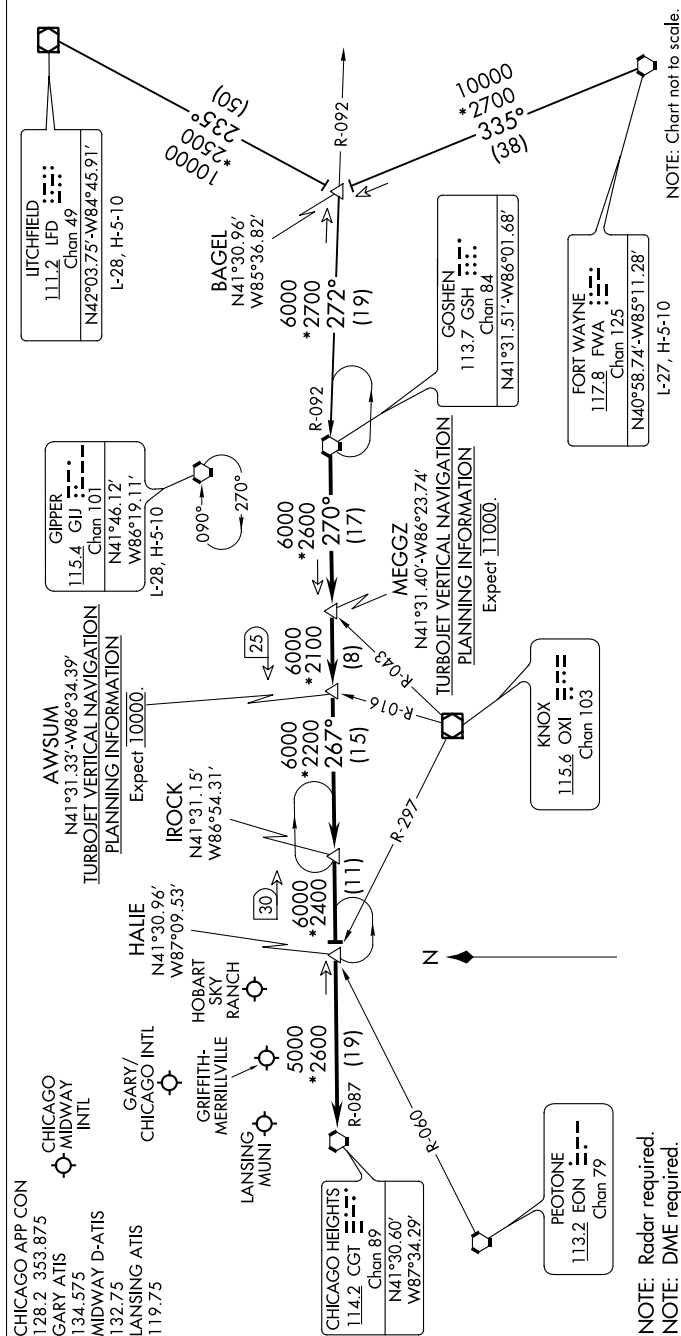

GOSHEN SEVEN ARRIVAL

EC-3, 26 MAR 2020 to 23 APR 2020

ARRIVAL ROUTE DESCRIPTION

FORT WAYNE TRANSITION (FWA.GSH7): From over FWA VORTAC on FWA R-335 to BAGEL then on GSH R-092 to GSH VORTAC. Thence...

LITCHFIELD TRANSITION (LFD.GSH7): From over LFD VOR/DME on LFD R-235 to BAGEL then on GSH R-092 to GSH VORTAC. Thence...

...From over GSH VORTAC on GSH R-270 to MEGGZ, then on GSH R-270 to AWSUM, then on GSH R-270 and CGT R-087 to IROCK, then on CGT R-087 to HALIE INT, then on CGT R-087 to CGT VORTAC. Expect radar vectors to final approach course.

EC-3, 26 MAR 2020 to 23 APR 2020

GOSHEN SEVEN ARRIVAL