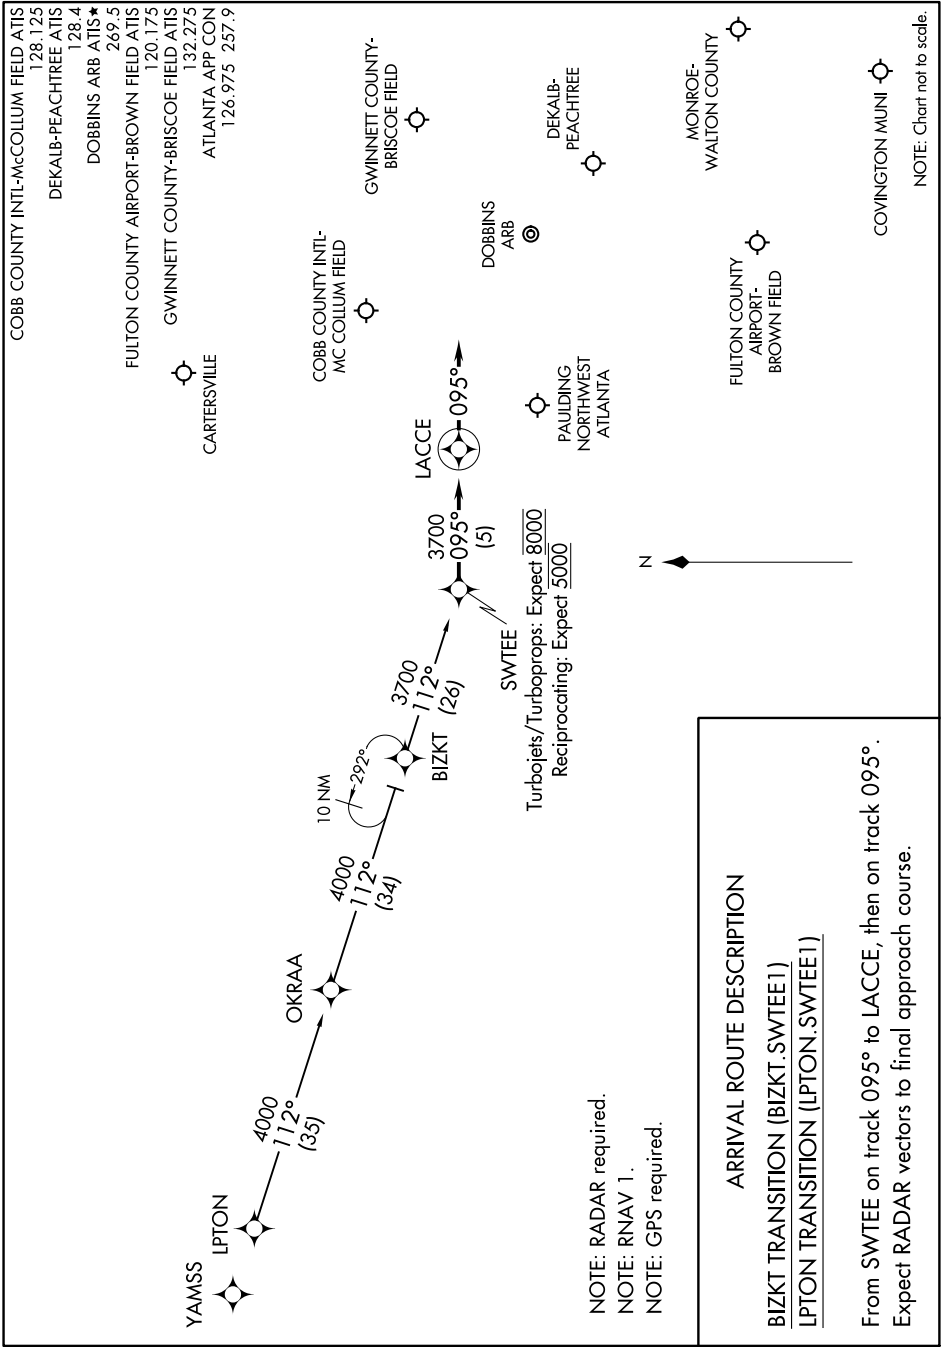

(SWTEE.SWTEE1) 16315

SWTEE ONE ARRIVAL (RNAV)

ST-469 (FAA)

ATLANTA, GEORGIA

SE-4, 26 MAR 2020 to 23 APR 2020

SE-4, 26 MAR 2020 to 23 APR 2020

SWTEE ONE ARRIVAL (RNAV)

(SWTEE.SWTEE1) 15SEP16

ATLANTA, GEORGIA