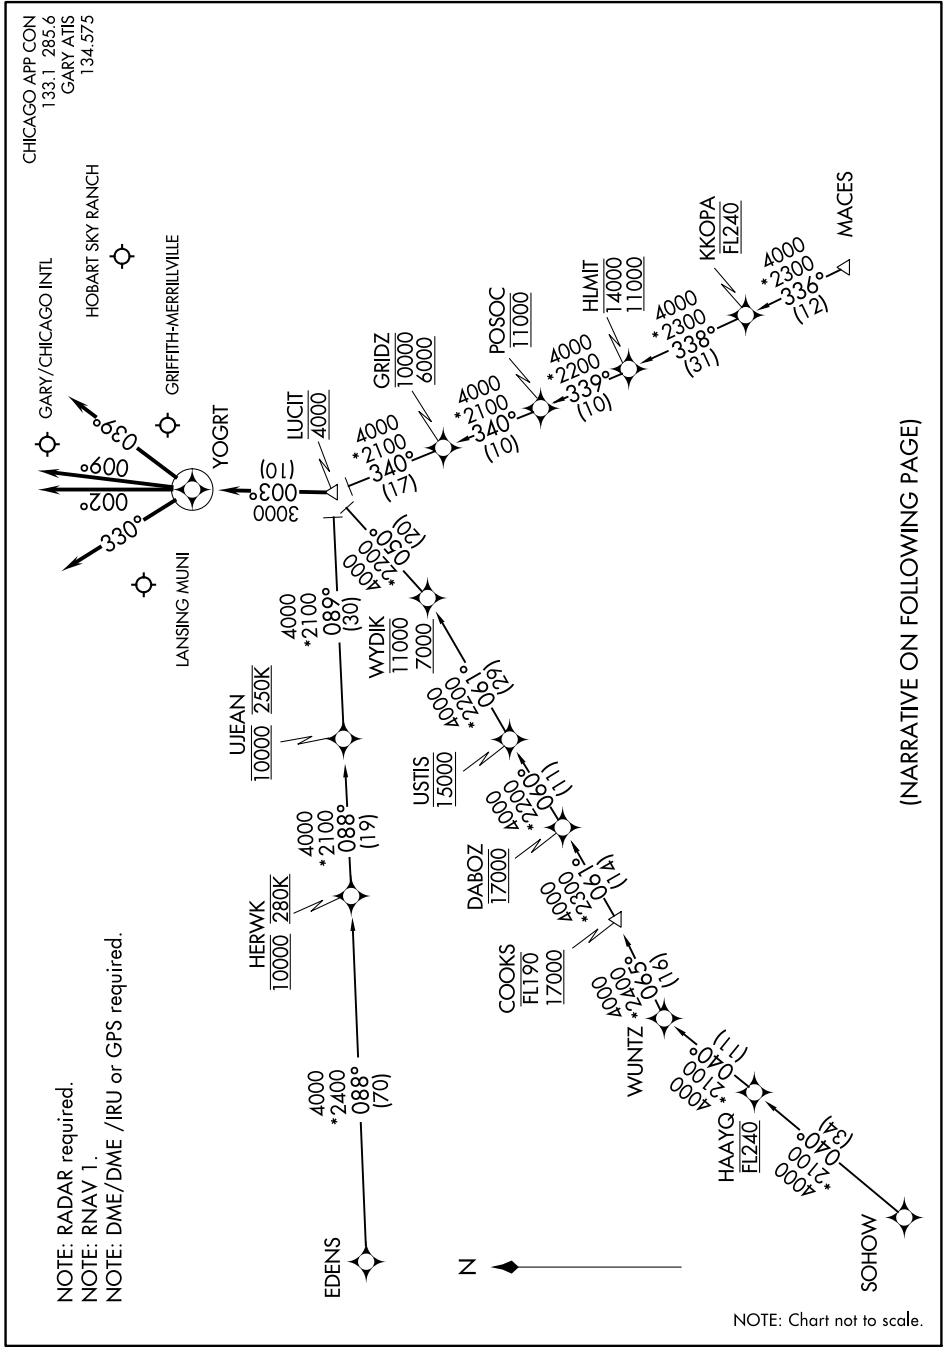

LUCIT ONE ARRIVAL (RNAV)

GARY, INDIANA

EC-2, 26 MAR 2020 to 23 APR 2020

(NARRATIVE ON FOLLOWING PAGE)

EC-2, 26 MAR 2020 to 23 APR 2020

LUCIT ONE ARRIVAL (RNAV)

GARY, INDIANA