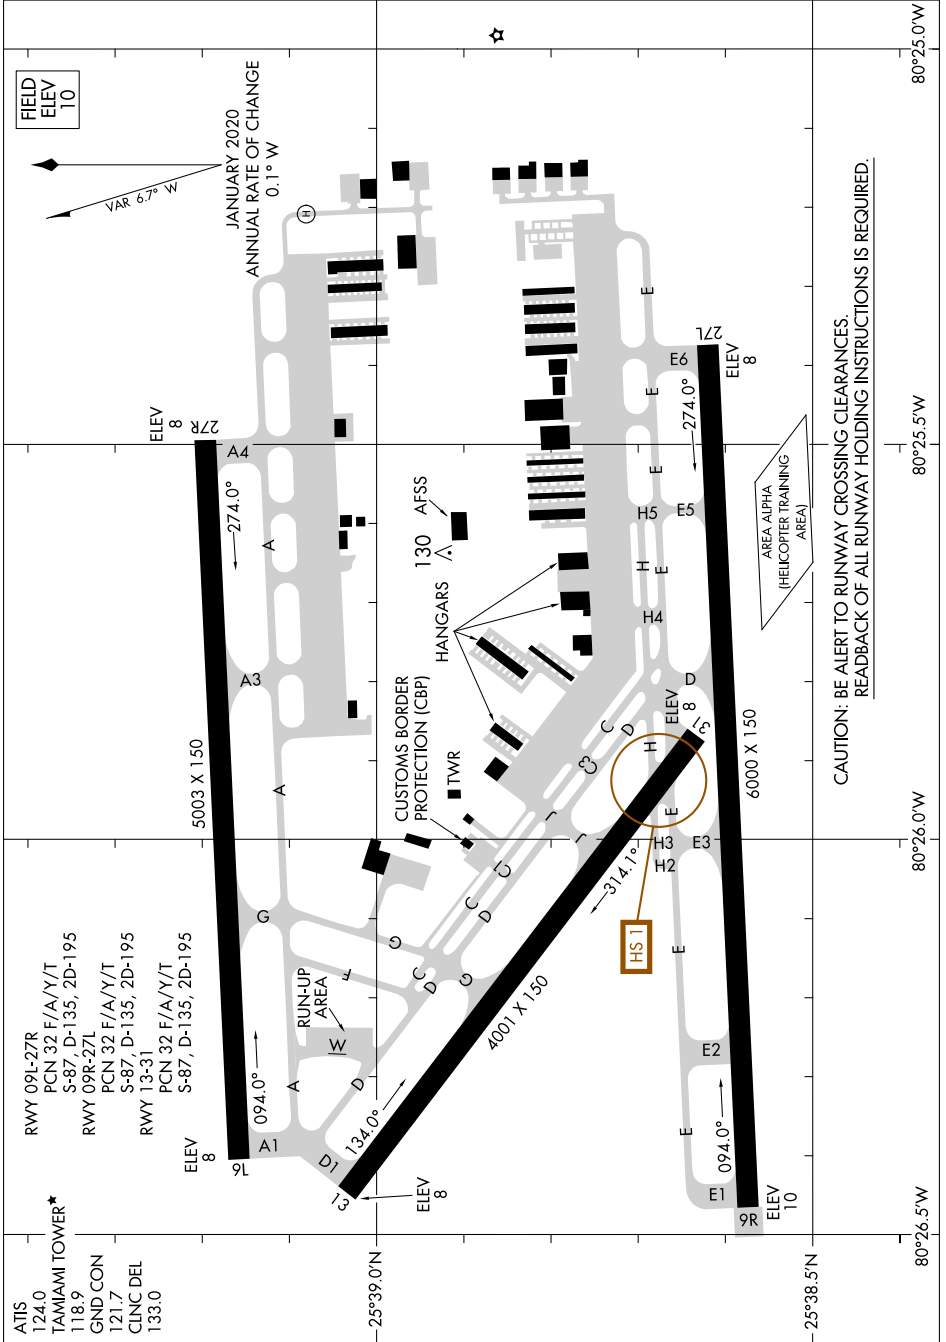

AIRPORT DIAGRAM

AL-5349 (FAA)

MIAMI EXECUTIVE (TMB)
MIAMI, FLORIDA

SE-3, 23 APR 2020 to 21 MAY 2020

CAUTION: BE ALERT TO RUNWAY CROSSING CLEARANCES.
REARBACK OF ALL RUNWAY HOLDING INSTRUCTIONS IS REQUIRED.

AIRPORT DIAGRAM

MIAMI, FLORIDA
MIAMI EXECUTIVE (TMB)

SE-3, 23 APR 2020 to 21 MAY 2020