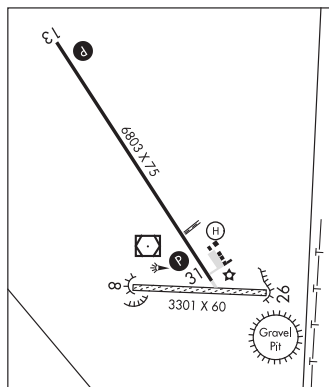

BIG PINEY

MILEY MEM FLD (BPI)(KBPI) 3 N UTC-7(-6DT) N42°34.93' W110°06.53'

6994 B NOTAM FILE BPI

RWY 13-31: H6803X75 (ASPH) S-45, D-60 PCN 31 F/A/X/T MIRL
0.7% up NW

RWY 13: REIL. PAPI(P2L)—GA 3.0° TCH 34'.

RWY 31: REIL. PAPI(P2L)—GA 3.0° TCH 33'.

RWY 08-26: 3301X60 (TURF-DIRT)

RWY 08: Pole.

SERVICE: FUEL 100LL, JET A LGT Actvt REIL Rwys 13 and 31; PAPI Rwys 13 and 31; MIRL Rwy 13-31—122.7.

AIRPORT REMARKS: Attended Mon-Fri 1600-2300Z†. For svc after hrs call 307-276-4022. Fuel: 24 hr credit card svc avbl, Jet A truck also avbl. Rwy 08-26 no line of sight between rwy ends.

RADIO AIDS TO NAVIGATION: NOTAM FILE BPI.

BIG PINEY (H) VORW/DME 116.5 BPI Chan 112 N42°34.77'

W110°06.55' at fld. 6952/16E.

SALT LAKE CITY

H-3E, L-11D

IAP

BOYSEN RESERVOIR TBX N43°27.88' W108°14.31' /7298

AWOS-3PT 119.150 (307) 709-4487

CHEYENNE

H-3E, L-11E

BOYSEN RESERVOIR N43°27.79' W108°17.98' NOTAM FILE CPR.

(H) VORW/DME 117.8 BOY Chan 125 7550/16E.

RCO 122.3 (CASPER RADIO)

CHEYENNE

H-3E, L-11E

BUFFALO