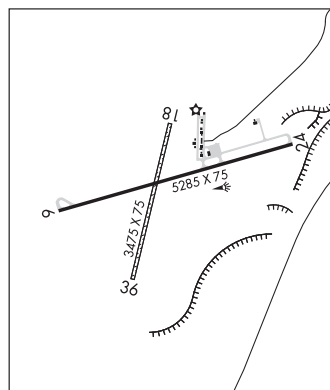

BIG SANDY (3U8) 1 S UTC-7(-6DT) N48°09.81' W110°06.86'
 2699 B TPA-3499(800) NOTAM FILE GTF
RWY 06-24: H3570X60 (ASPH) S-12.5 MIRL
RWY 06: PAPI(P2L)—GA 3.0° TCH 30'.
RWY 24: PAPI(P2L)—GA 3.0° TCH 30'. Road.
RWY 13-31: 2100X100 (TURF)
RWY 13: P-line.
RWY 31: Road.

COMMUNICATIONS: CTAF/UNICOM 122.8

Ⓡ SALT LAKE CENTER APP/DEP CON 127.75

CLEARANCE DELIVERY PHONE: For CD ctc Salt Lake ARTCC at 801-320-2568.

RADIO AIDS TO NAVIGATION: NOTAM FILE LVM.

LIVINGSTON (L) VORW/DME 116.1 LVM Chan 108 N45°42.15' W110°26.55' 057° 20.5 NM to fld. 4653/15E.

VOR/DME unusable:

100°-190° byd 15 NM

255°-280° byd 20 NM

345°-041° byd 15 NM

BIGFORK

FERNDALE AIRFIELD (53U) 3 NE UTC-7(-6DT) N48°03.63' W114°00.07'
 3072 TPA—See Remarks NOTAM FILE GTF

GREAT FALLS

RWY 15-33: 3500X95 (TURF) 0.7% up SE

RWY 15: Trees.

RWY 33: Trees.

SERVICE: S4

AIRPORT REMARKS: Unattended. Snow removal may be delayed call for conditions 406-257-5994. Rwy 15-33 white cones mark full rwy length. Red t/c cones mark each rwy thld with 100 foot displaced threshold. TPA—Dep procedure straight out through TPA of 4072(1000).