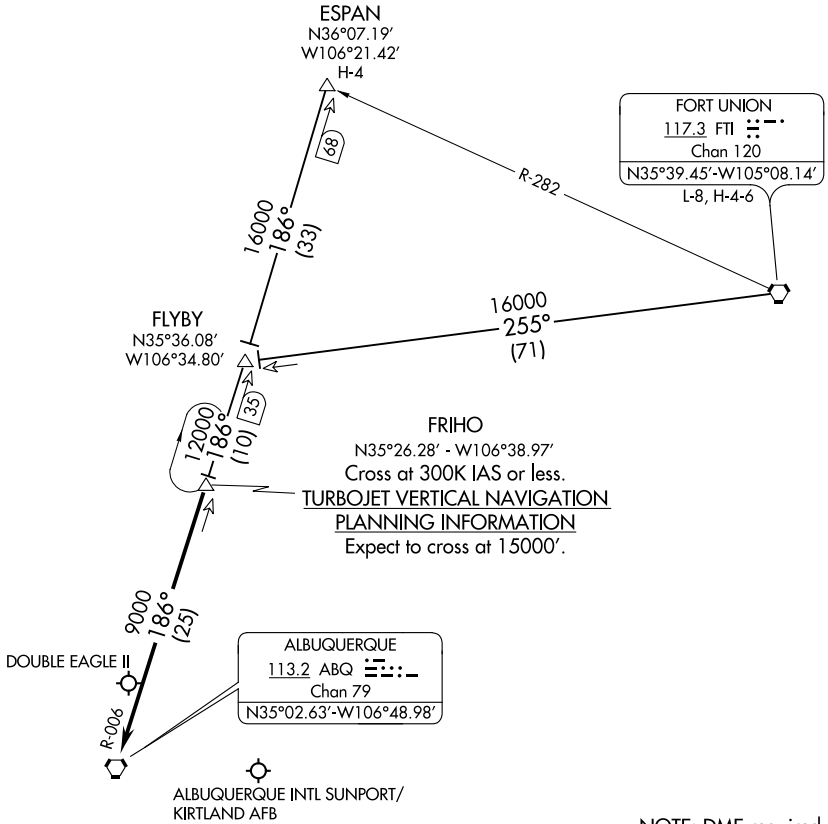

SW-1, 10 SEP 2020 to 08 OCT 2020

SW-1, 10 SEP 2020 to 08 OCT 2020

NOTE: DME required.

NOTE: Chart not to scale.

**ESPAN TRANSITION (ESPAN.FRIHO4):** From over ESPAN DME fix via ABQ R-006 to FRIHO DME fix, thence....

**FORT UNION TRANSITION (FTI.FRIHO4):** From over FTI VORTAC via FTI R-255 and ABQ R-006 to FRIHO DME fix, thence....

.... From over FRIHO DME fix via ABQ R-006 to ABQ VORTAC. Expect vectors to final approach course after passing FRIHO DME fix.