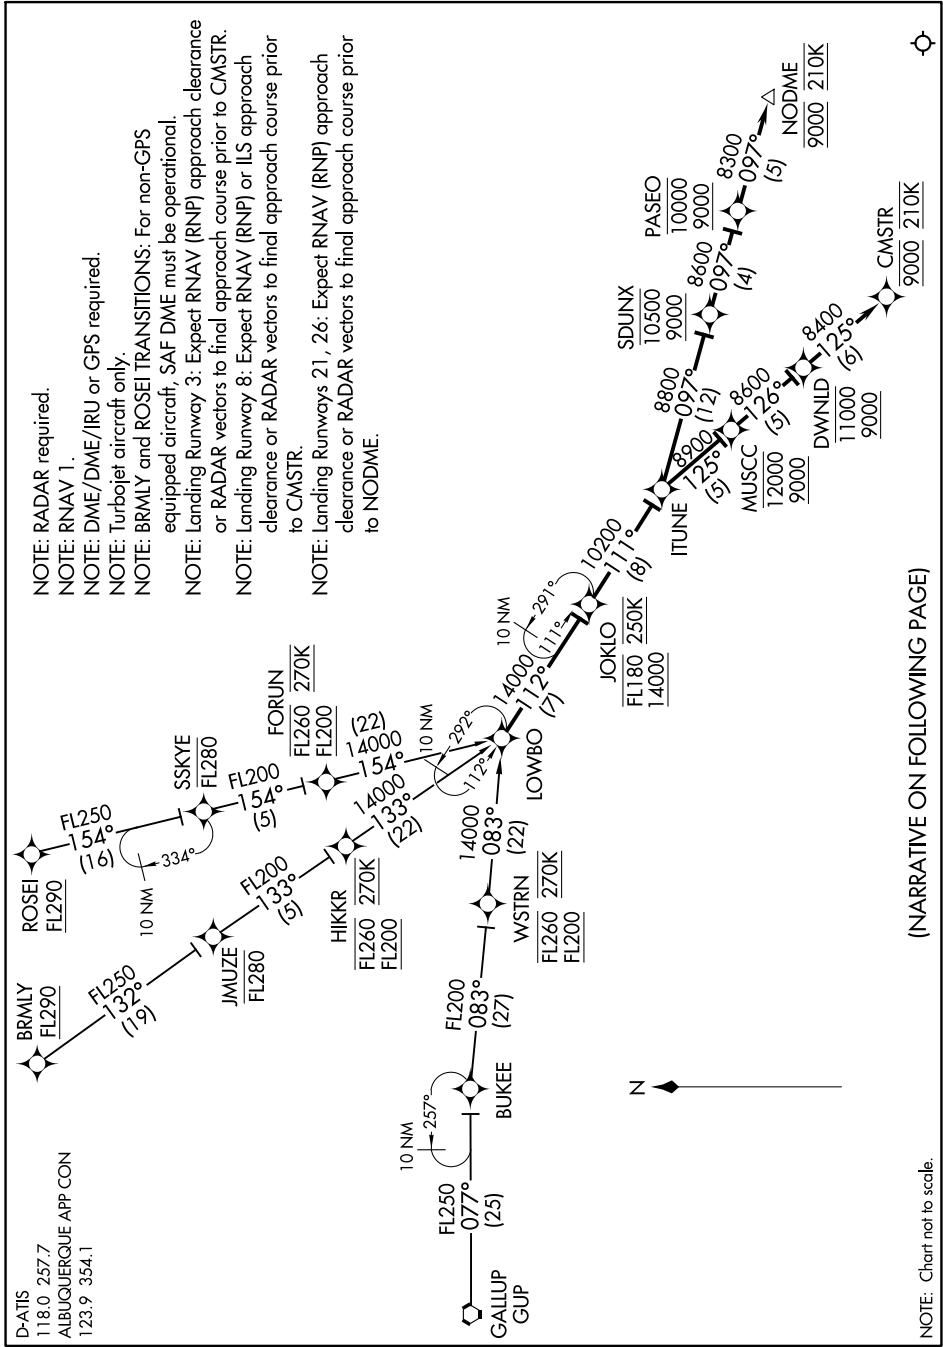

LOWBO THREE ARRIVAL (RNAV)

AL-12 (FAA)

ALBUQUERQUE INTL SUNPORT (ABQ)
ALBUQUERQUE, NEW MEXICO

SW-1, 10 SEP 2020 to 08 OCT 2020

(NARRATIVE ON FOLLOWING PAGE)

SW-1, 10 SEP 2020 to 08 OCT 2020

NOTE: Chart not to scale.