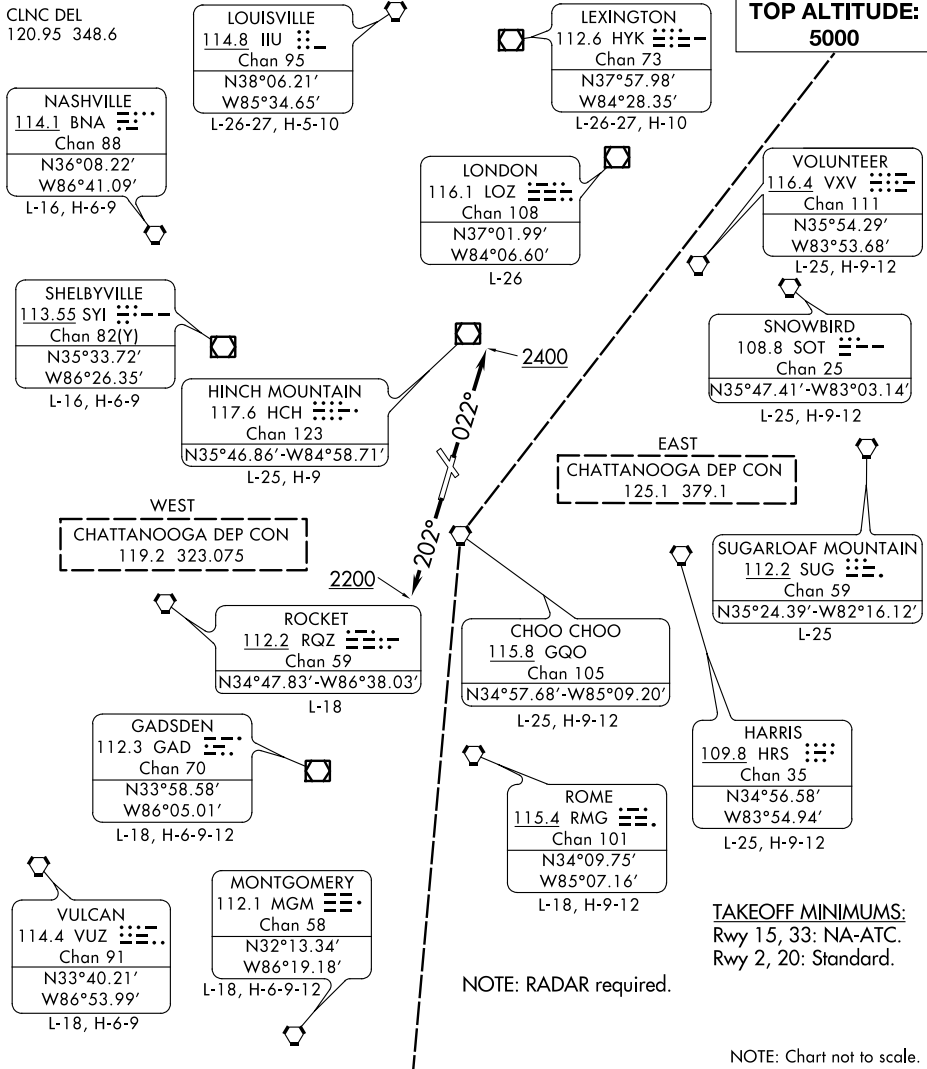

# CHATTANOOGA SIX DEPARTURE

SE-1, 10 SEP 2020 to 08 OCT 2020

SE-1, 10 SEP 2020 to 08 OCT 2020

**DEPARTURE ROUTE DESCRIPTION**

**TAKEOFF RUNWAY 2:** Climb heading 022° to 2400 before turning, thence...

**TAKEOFF RUNWAY 20:** Climb heading 202° to 2200 before turning, thence...

...Expect vectors to join assigned route. Maintain 5000 feet or assigned lower altitude. Expect further clearance to filed altitude ten minutes after departure.