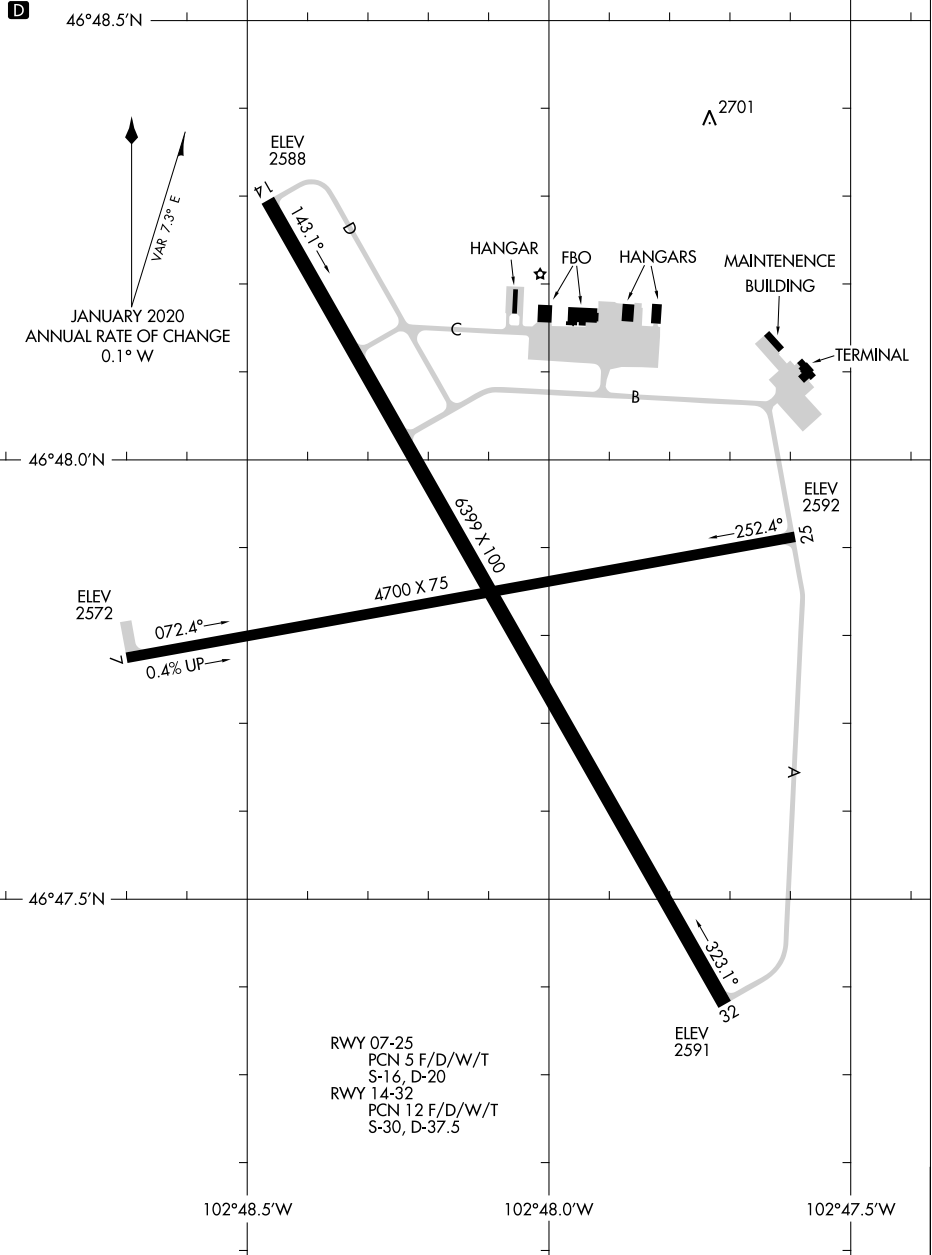

ASOS
 118.375
 CTAF/UNICOM
 123.0

FIELD
 ELEV
 2592

NC-1, 10 SEP 2020 to 08 OCT 2020

NC-1, 10 SEP 2020 to 08 OCT 2020