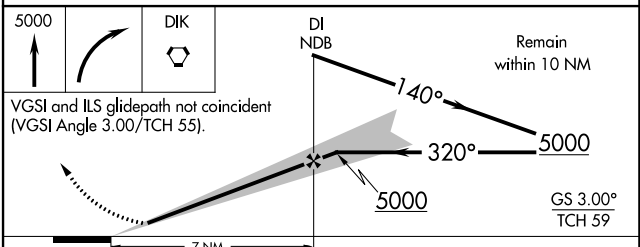

LOC I-DIK 108.3	APP CRS 320°	Rwy Idg 6399
		TDZE 2591
		Apt Elev 2592

ILS or LOC RWY 32

DICKINSON-THEODORE ROOSEVELT RGNL (DIK)

ADF Required. ▼ ▲ ❄️ -30°C	MALSR AS AS	MISSED APPROACH: Climb to 5000 then right turn direct DIK VORTAC and hold.
-------------------------------------	-------------------	--

ASOS 118.375	MINNEAPOLIS CENTER 124.25 236.825	UNICOM 123.0 (CTAF) 0
------------------------	---	---------------------------------

CATEGORY	A	B	C	D
S-ILS 32	2791-1/2 200 (200-1/2)			
S-LOC 32	3080-1/2	489 (500-1/2)	3080-1	489 (500-1)
CIRCLING	3080-1 488 (500-1)	3100-1 508 (600-1)	3120-1 1/2 528 (600-1 1/2)	3220-2 628 (700-2)