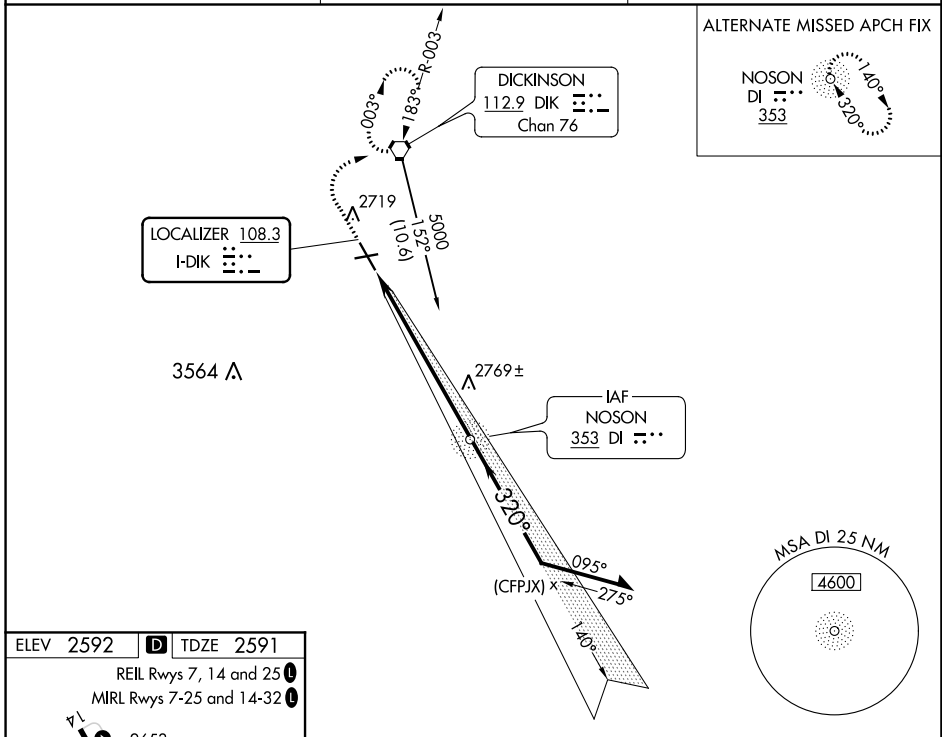

LOC I-DIK 108.3	APP CRS 320°	Rwy Idg 6399
		TDZE 2591
		Apt Elev 2592

ILS or LOC RWY 32

DICKINSON-THEODORE ROOSEVELT RGNL (DIK)

ADF Required. ▼ ▲ ❄️ -30°C	MALSR AS AS	MISSED APPROACH: Climb to 5000 then right turn direct DIK VORTAC and hold.
-------------------------------------	-------------------	--

ASOS 118.375	MINNEAPOLIS CENTER 124.25 236.825	UNICOM 123.0 (CTAF) 0
------------------------	---	---------------------------------

CATEGORY	A	B	C	D
S-ILS 32	2791-1/2 200 (200-1/2)			
S-LOC 32	3080-1/2	489 (500-1/2)	3080-1	489 (500-1)
CIRCLING	3080-1 488 (500-1)	3100-1 508 (600-1)	3120-1 1/2 528 (600-1 1/2)	3220-2 628 (700-2)

ILS or LOC RWY 32

NC-1, 10 SEP 2020 to 08 OCT 2020

NC-1, 10 SEP 2020 to 08 OCT 2020