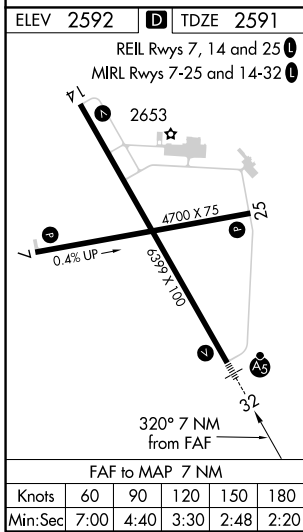

LOC I-DIK 108.3	APP CRS 320°	Rwy Idg 6399
		TDZE 2591
		Apt Elev 2592

ILS or LOC RWY 32

DICKINSON-THEODORE ROOSEVELT RGNL (DIK)

ADF Required. ▼ ▲ ❄️ -30°C	MALSR AS AS	MISSED APPROACH: Climb to 5000 then right turn direct DIK VORTAC and hold.
-------------------------------------	-------------------	--

ASOS 118.375	MINNEAPOLIS CENTER 124.25 236.825	UNICOM 123.0 (CTAF) 0
------------------------	---	---------------------------------

CATEGORY	A	B	C	D
S-ILS 32	2791-1/2 200 (200-1/2)			
S-LOC 32	3080-1/2	489 (500-1/2)	3080-1	489 (500-1)
CIRCLING	3080-1 488 (500-1)	3100-1 508 (600-1)	3120-1 1/2 528 (600-1 1/2)	3220-2 628 (700-2)

ILS or LOC RWY 32

NC-1, 10 SEP 2020 to 08 OCT 2020

NC-1, 10 SEP 2020 to 08 OCT 2020