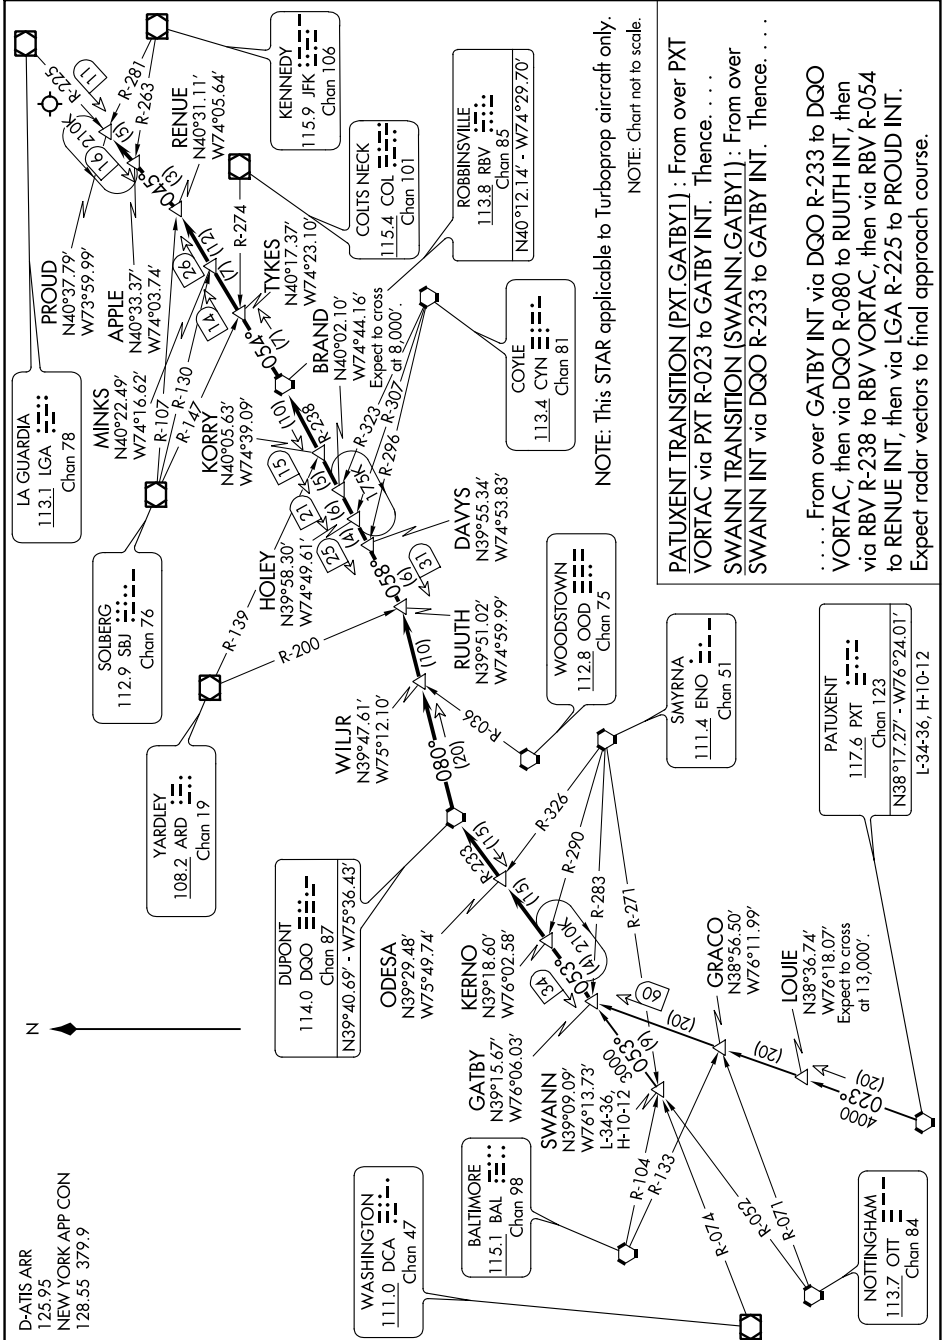

GATBY ONE ARRIVAL

NE-2, 10 SEP 2020 to 08 OCT 2020

GATBY ONE ARRIVAL

NE-2, 10 SEP 2020 to 08 OCT 2020