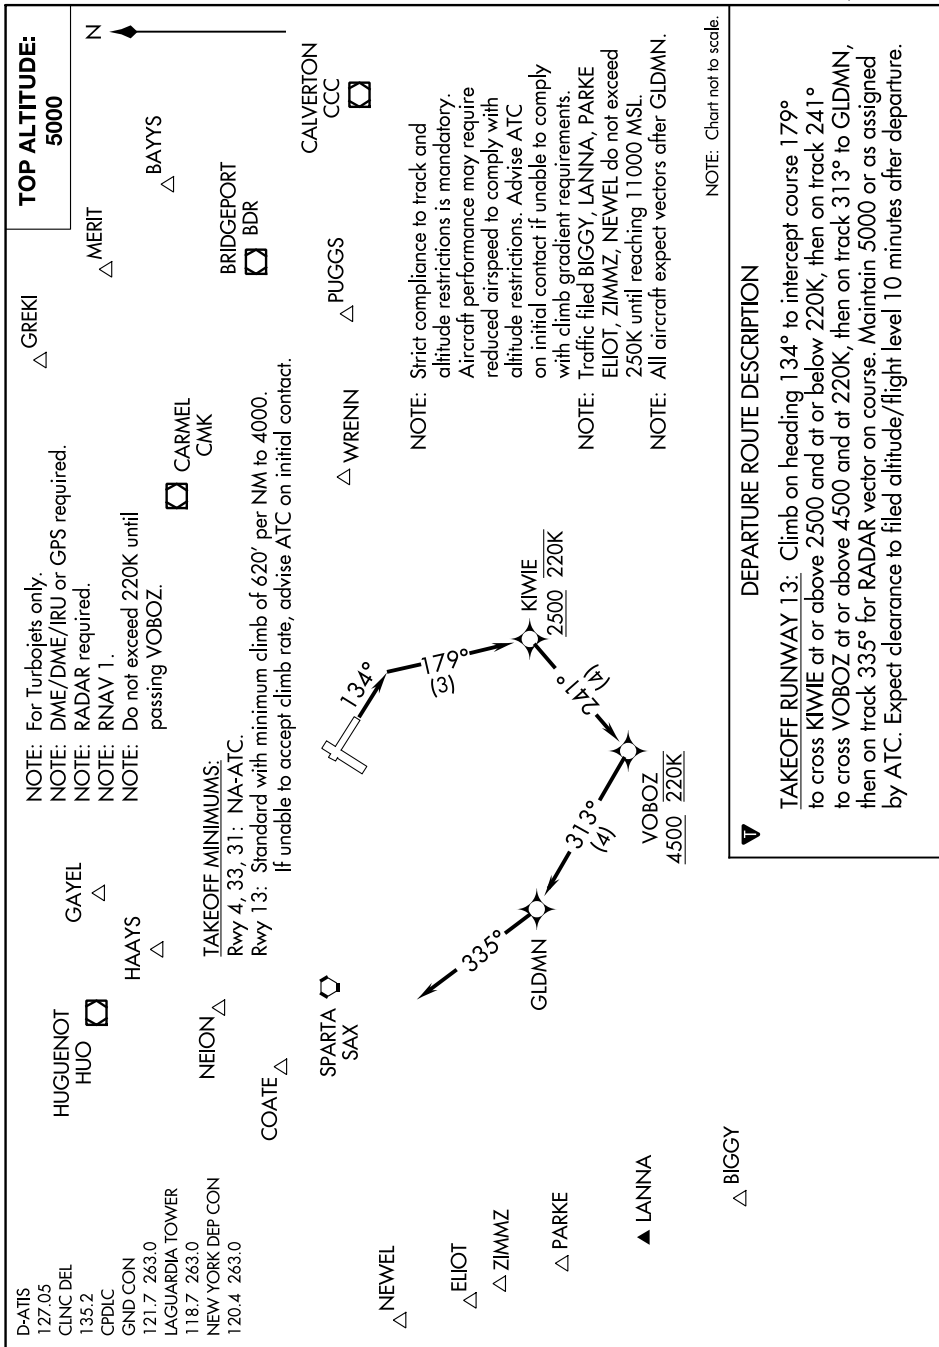

GLDMN SIX DEPARTURE (RNAV)

NE-2, 10 SEP 2020 to 08 OCT 2020

NE-2, 10 SEP 2020 to 08 OCT 2020

GLDMN SIX DEPARTURE (RNAV)