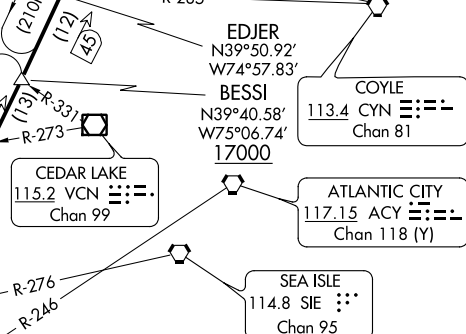

KORRY FOUR ARRIVAL

WASHINGTON CENTER
125.45
NEW YORK APP CON
127.3
D-ATIS ARR
125.95

NOTE: STAR applicable to turbojet aircraft only.
NOTE: AGARD transition for Washington Metropolitan departures only.
NOTE: Maintain last assigned altitude until cleared to "descend via the KORRY4". Then comply with altitude restrictions as published.

(NARRATIVE ON FOLLOWING PAGE)

NOTE: Chart not to scale.

NE-2, 10 SEP 2020 to 08 OCT 2020

NE-2, 10 SEP 2020 to 08 OCT 2020

KORRY FOUR ARRIVAL (ENO.KORRY4) 12OCT17

NEW YORK, NEW YORK LAGUARDIA (L.G.A)