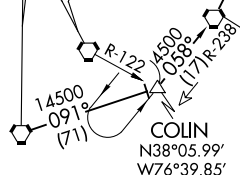

KORRY FOUR ARRIVAL

WASHINGTON CENTER
125.45
NEW YORK APP CON
127.3
D-ATIS ARR
125.95

NOTE: STAR applicable to turbojet aircraft only.
NOTE: AGARD transition for Washington Metropolitan departures only.
NOTE: Maintain last assigned altitude until cleared to "descend via the KORRY4". Then comply with altitude restrictions as published.

(NARRATIVE ON FOLLOWING PAGE)

NOTE: Chart not to scale.

NE-2, 10 SEP 2020 to 08 OCT 2020

NE-2, 10 SEP 2020 to 08 OCT 2020

KORRY FOUR ARRIVAL (ENO.KORRY4) 12OCT17

NEW YORK, NEW YORK LAGUARDIA (L.G.A)