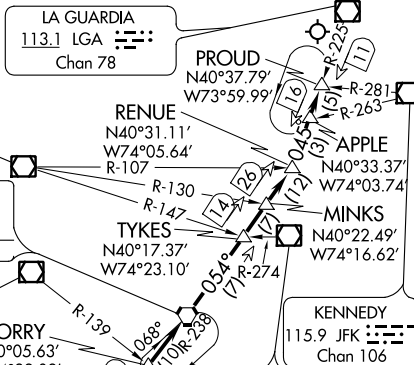

KORRY FOUR ARRIVAL

WASHINGTON CENTER
125.45
NEW YORK APP CON
127.3
D-ATIS ARR
125.95

NOTE: STAR applicable to turbojet aircraft only.
NOTE: AGARD transition for Washington Metropolitan departures only.
NOTE: Maintain last assigned altitude until cleared to "descend via the KORRY4". Then comply with altitude restrictions as published.

(NARRATIVE ON FOLLOWING PAGE)

NOTE: Chart not to scale.

NE-2, 10 SEP 2020 to 08 OCT 2020

NE-2, 10 SEP 2020 to 08 OCT 2020

KORRY FOUR ARRIVAL (ENO.KORRY4) 12OCT17

NEW YORK, NEW YORK LAGUARDIA (L.G.A)